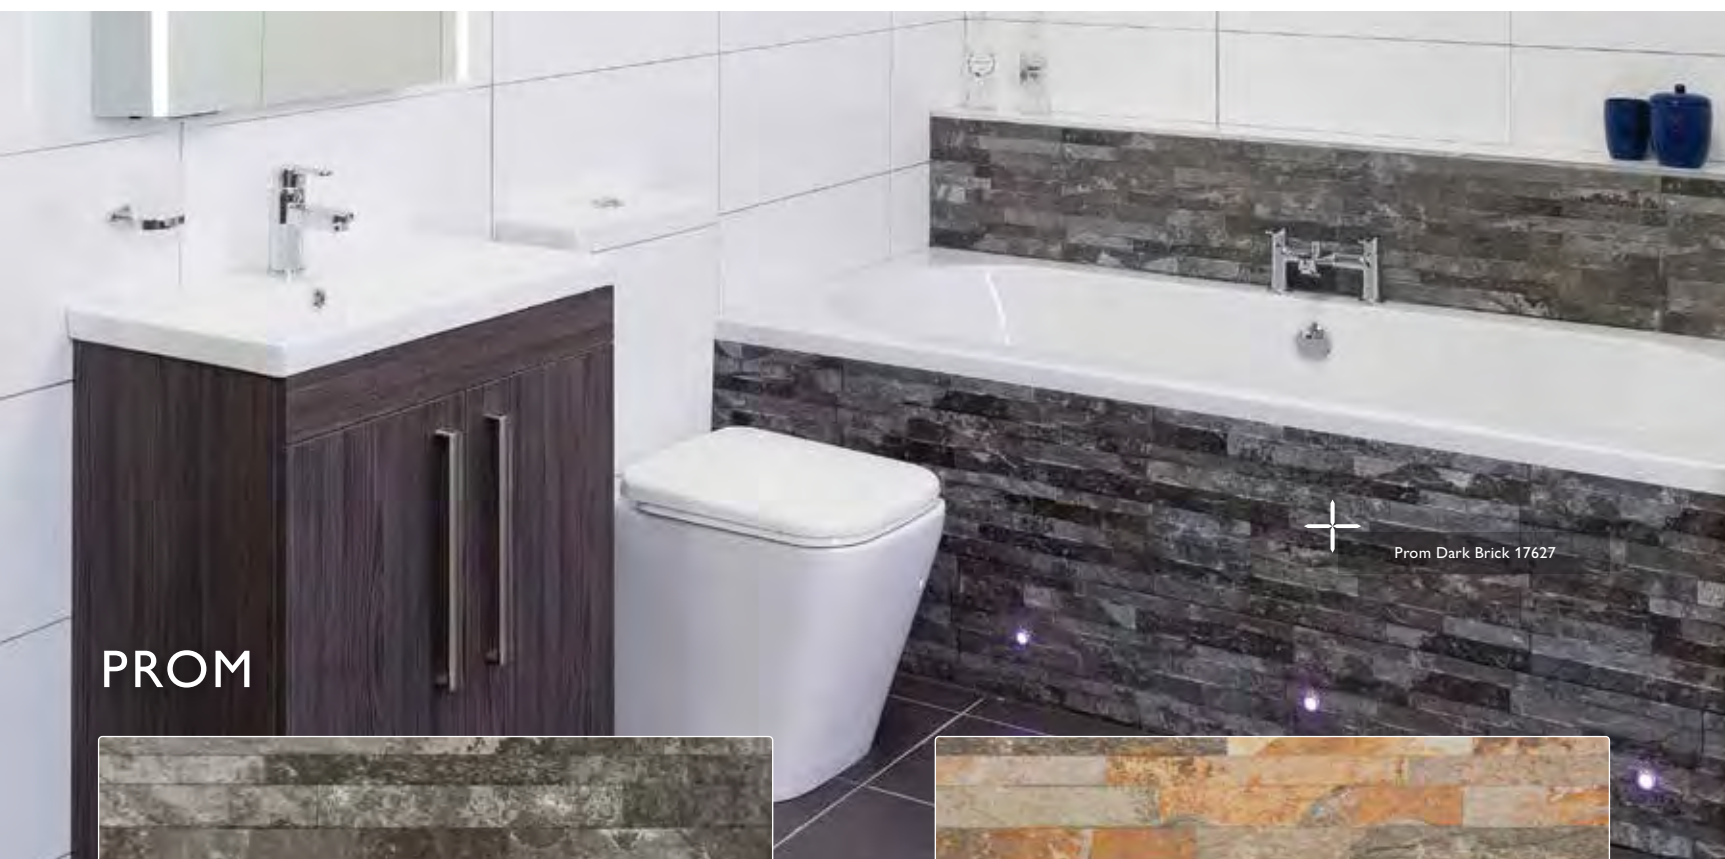

GRIS DECOR

Size (mm)	Code	Finish	Price per m ²
1200 x 400	110422	Matt	£79.00

Size (mm)	Suitable For	Finish	Material	Tile Thickness	Quantity per m ²	Slip Rating	Rectified
1200 x 400	Wall	Matt	Ceramic	10.9mm	2.08	-	•
900 x 900	Wall/Floor	Semi-Lappato	Porcelain	10.4mm	1.23	R10	•
900 x 450	Wall/Floor	Matt	Porcelain	10.4mm	2.47	R10	•