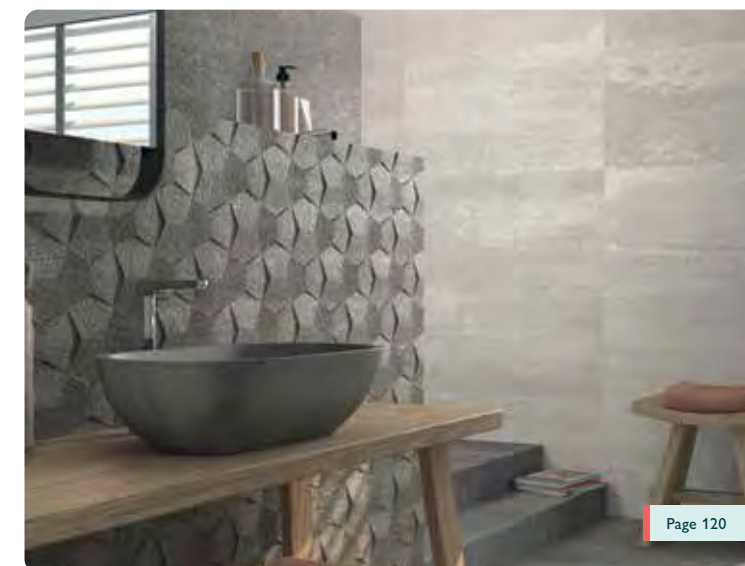

+ TEXTURED

Add depth, interest, and tactile appeal to your space with the textured tile effect. Designed to capture the beauty of natural textures and patterns, these tiles offer a dynamic surface that enhances both the visual and sensory experience of any room. From subtle waves and geometric shapes to bold, rustic finishes, textured tiles bring an extra layer of dimension and character to floors, walls, and even accent features. Available in a wide range of colours and finishes, textured tiles bring a unique, custom-designed look to any interior.