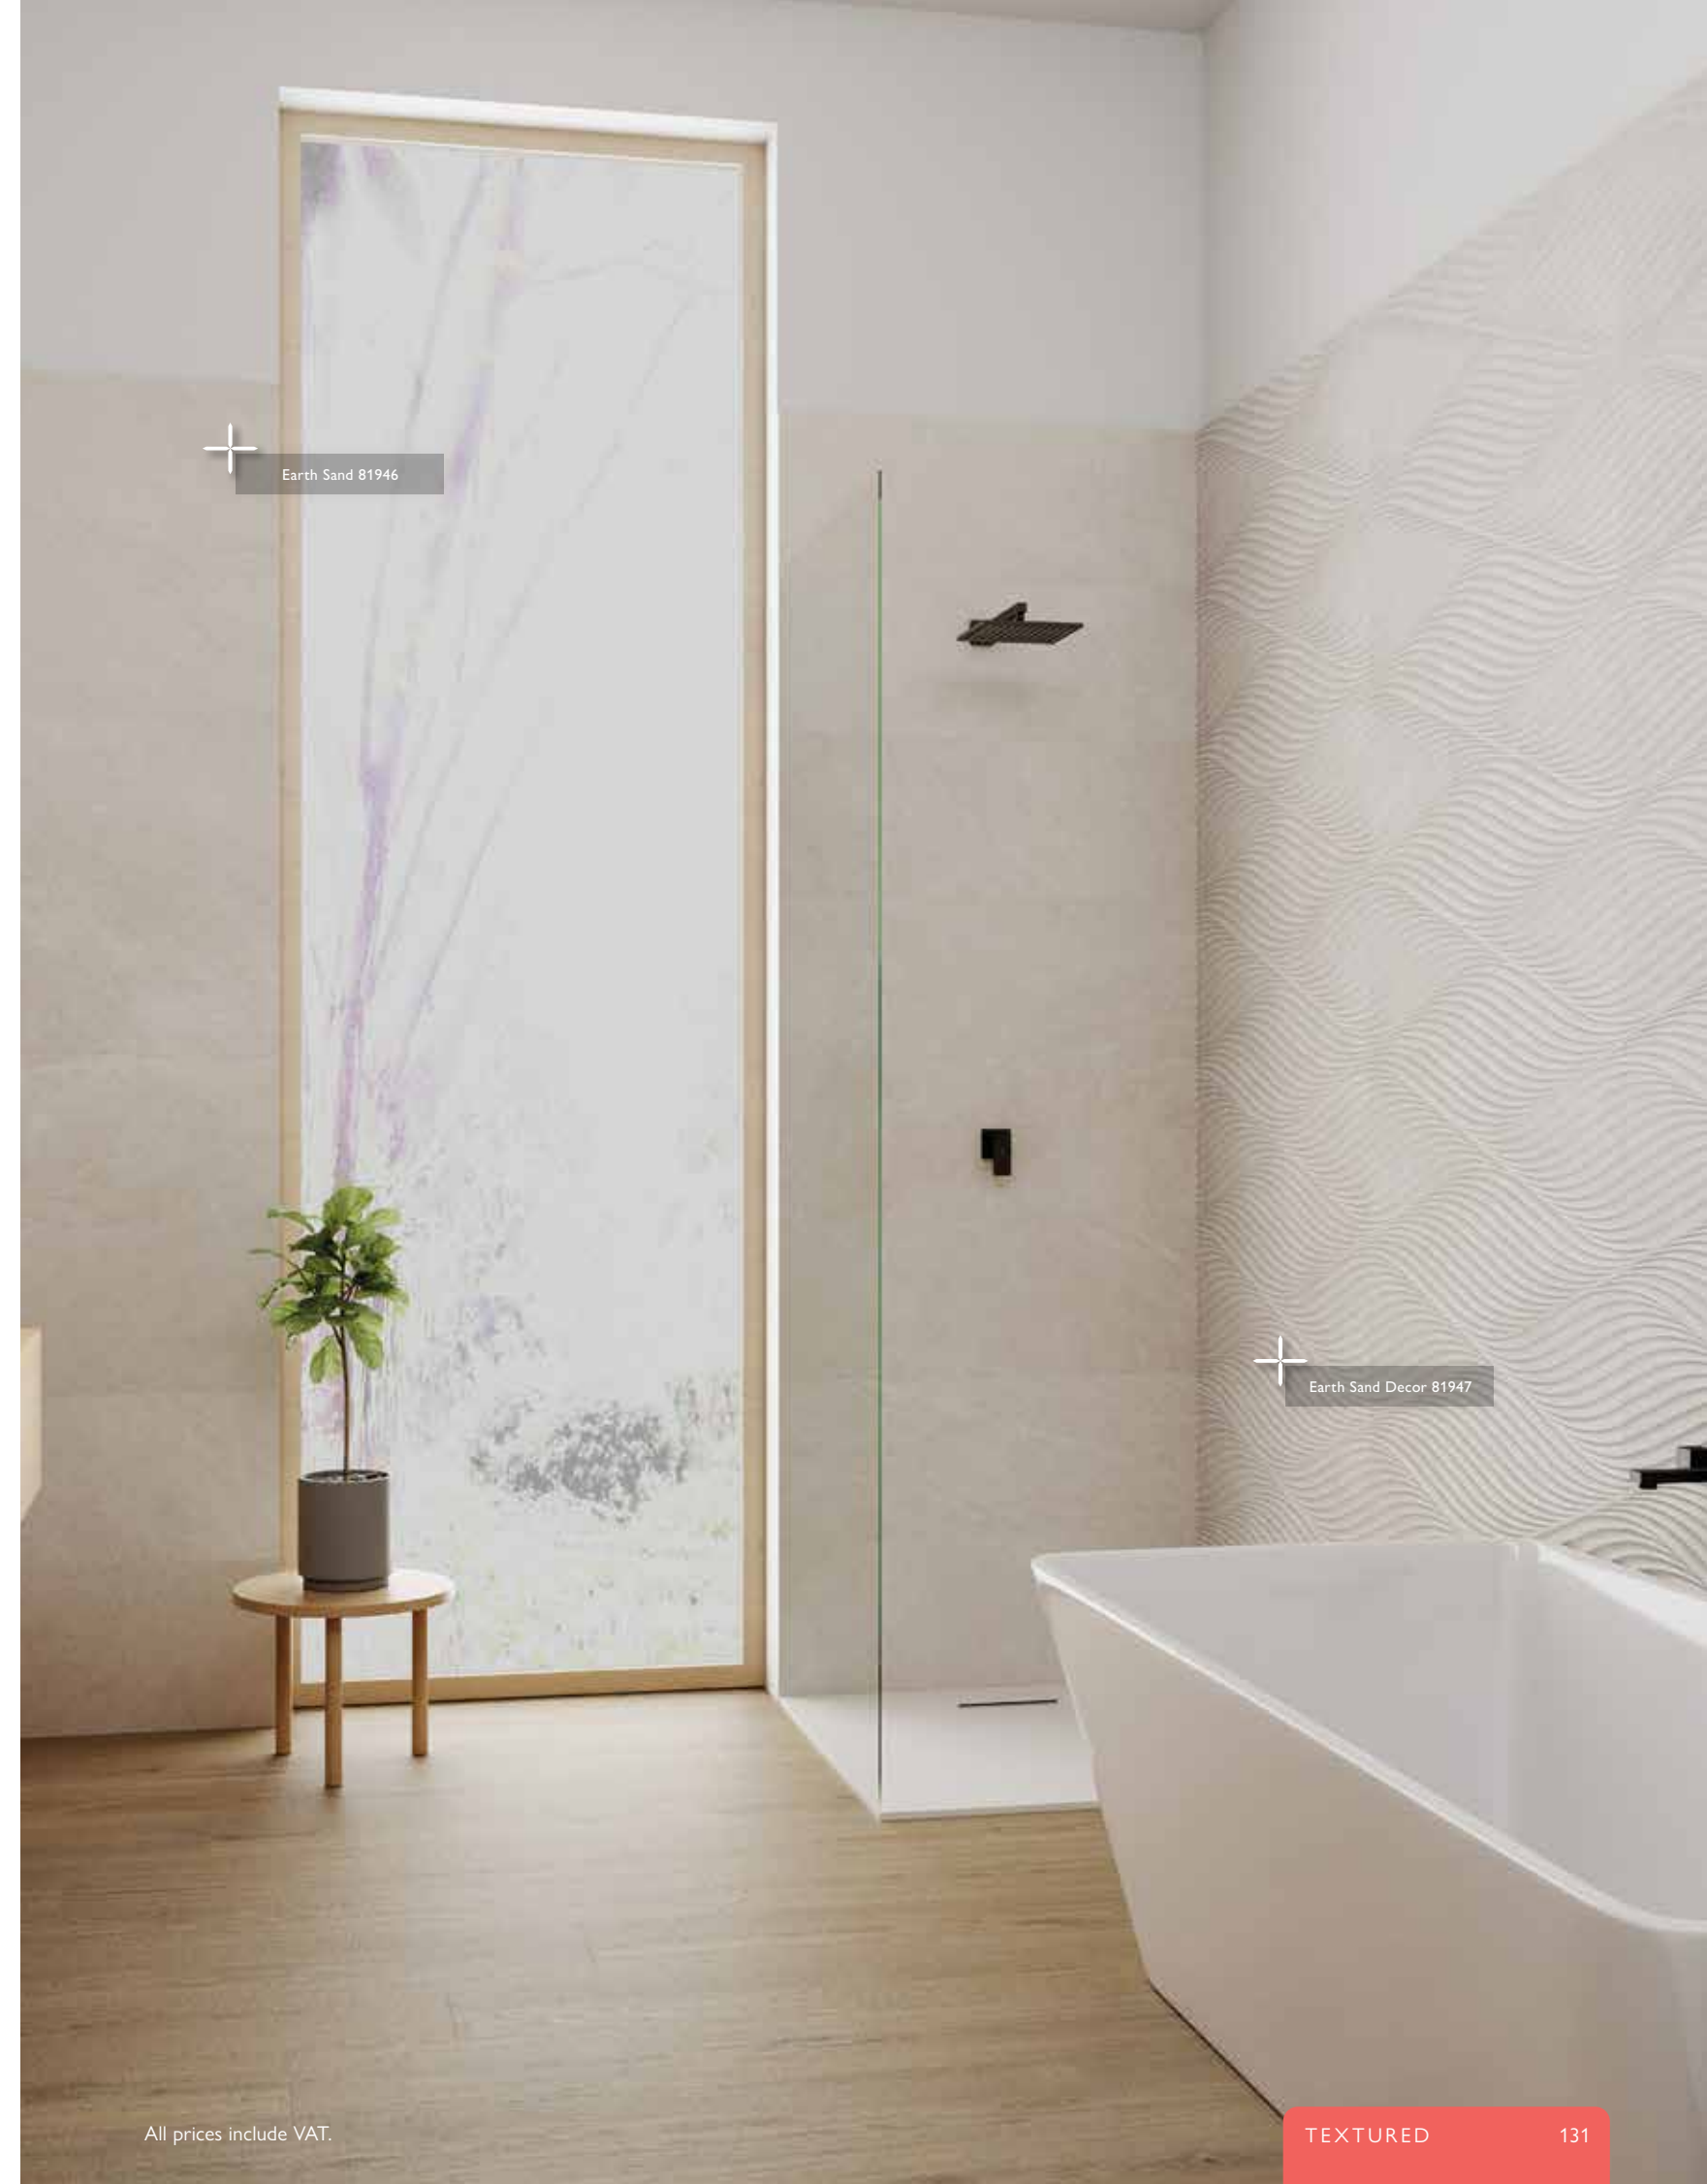

SILVER

Size (mm)	Code	Finish	Price per m ²
900 x 320	81948	Matt	£60.00

SILVER DECOR

Size (mm)	Code	Finish	Price per m ²
900 x 320	81949	Matt	£62.00

Size (mm)	Suitable For	Finish	Material	Tile Thickness	Quantity per m ²	Slip Rating	Rectified
900 x 320	Wall	Matt	Ceramic	10.5mm	3.47	-	•