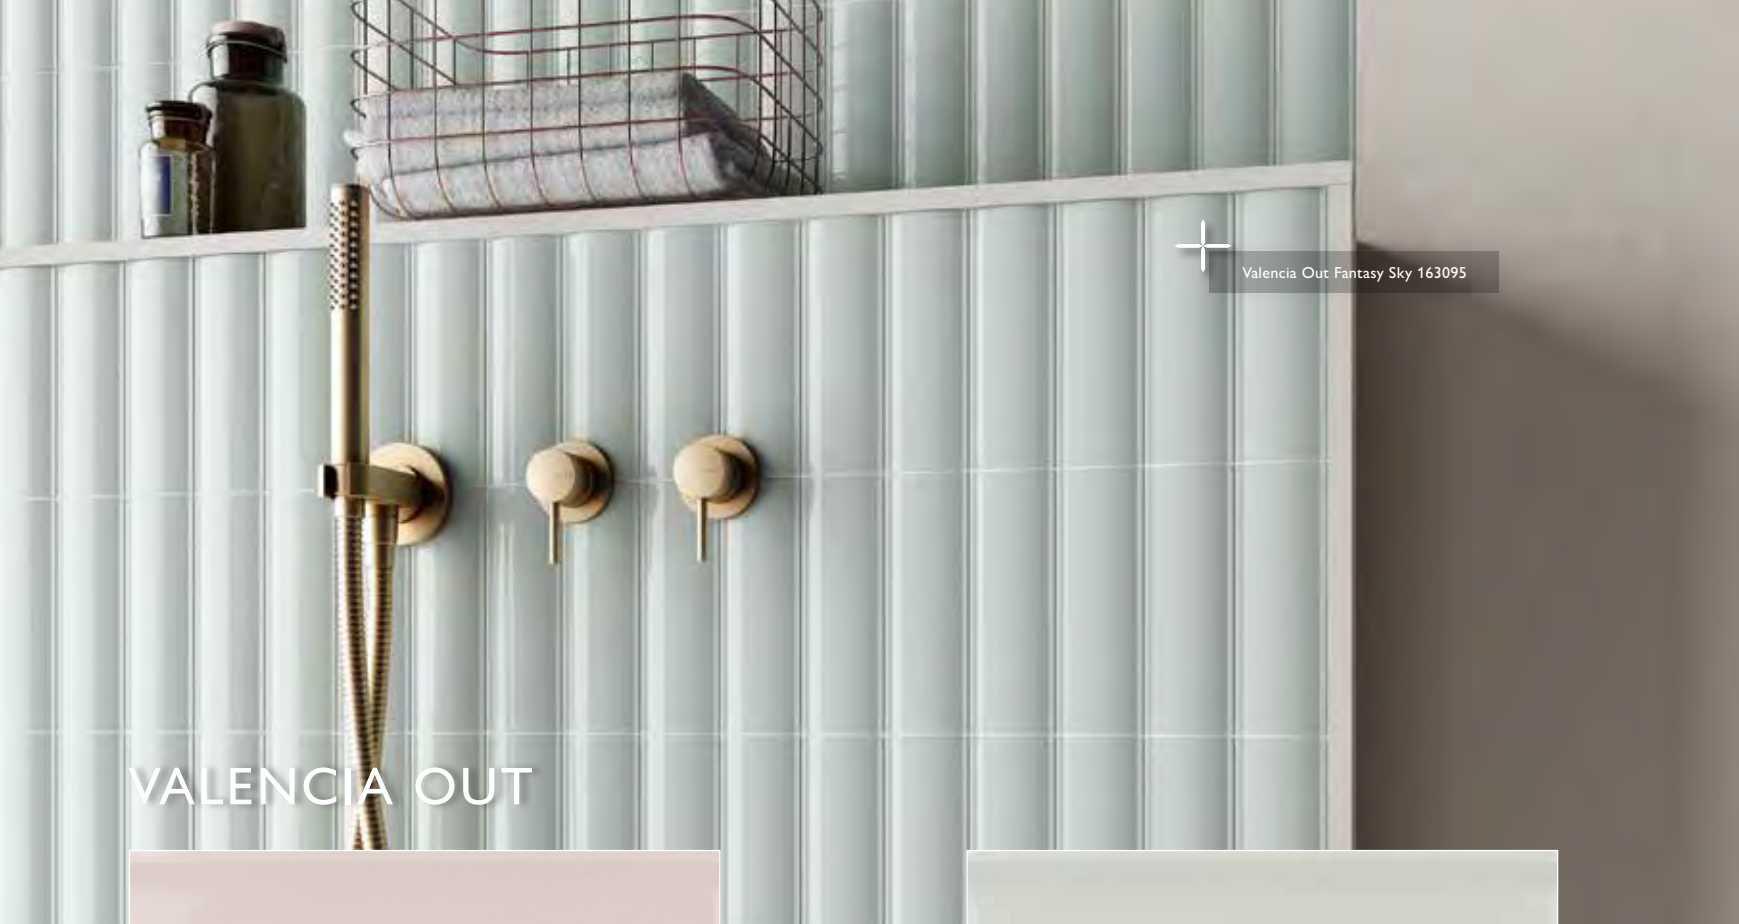

VALENCIA OUT

163094

163096

163099

Size (mm)	Finish	Price per m²
200 x 65	Matt	£72.00

Size (mm)	Suitable For	Finish	Material	Tile Thickness	Quantity per m²	Slip Rating	Rectified
200 x 65	Wall	Gloss	Ceramic	8mm	76.92	-	-