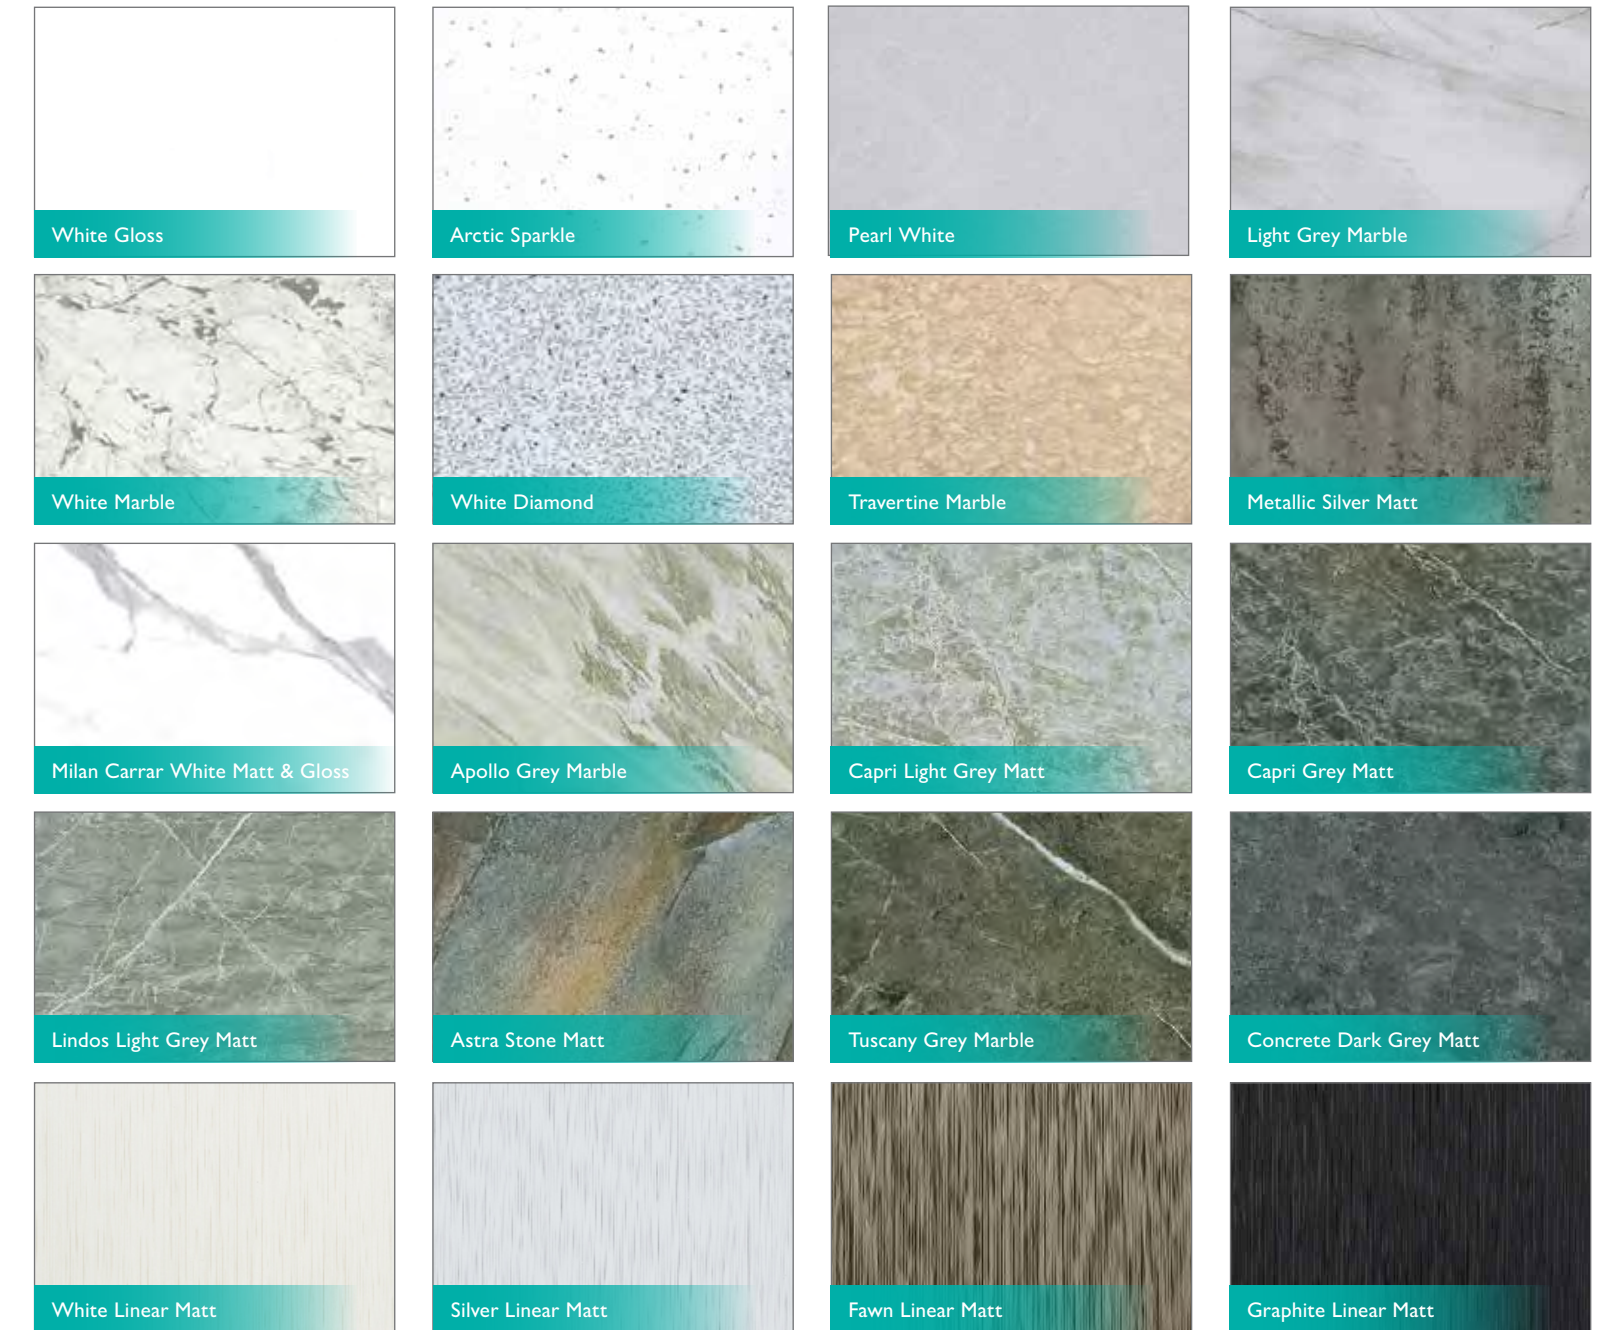

ATLANTIS ACCESSORIES

Product	Code	Price
White Sealant	111720	£34.00
Grey Sealant	111719	£34.00

Product	Code	Price
Panel Adhesive	111717	£30.00
Clear Sealant	111718	£30.00

ATLANTIS WATERPROOF PVC SHOWER & WALL PANELS

H 2.4m x W 1m x D 10mm

10 YEAR GUARANTEE

ATLANTIS PVC 1M WIDEPANEL

Tongue & Groove Panel - H 2.4m x W 1m x D 10mm

Finish	Code	Price per Board
Arctic Sparkle	111682	£110.00
Concrete Dark Grey Matt	111683	£110.00
Light Grey Marble	111684	£110.00
Pearl White	111685	£110.00
Metallic Silver Matt	111686	£110.00
Travertine Marble	111687	£110.00
White Diamond	111688	£110.00