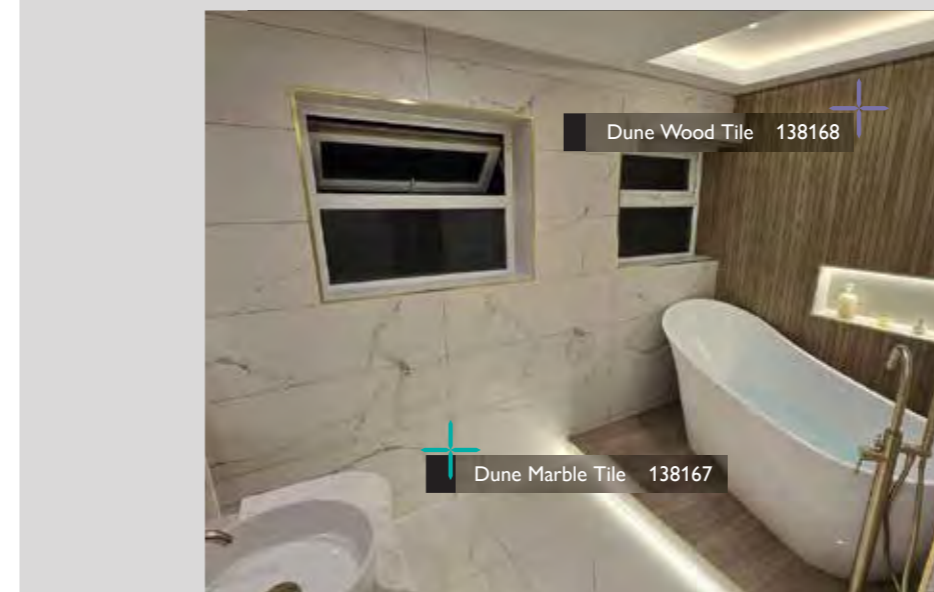

CUSTOMER INSPO

Whether you're drawn to the timeless elegance of traditional designs with vintage fixtures and intricate tilework, or prefer the clean lines and bold aesthetics of modern bathrooms, our range offers something for everyone. Let's explore how our customers have transformed their bathrooms into unique and personalised sanctuaries.

From traditional details to contemporary finishes, these transformations showcase the perfect harmony of styles. Let their creativity inspire your own designs—start your journey with the ideas inside our brochure!