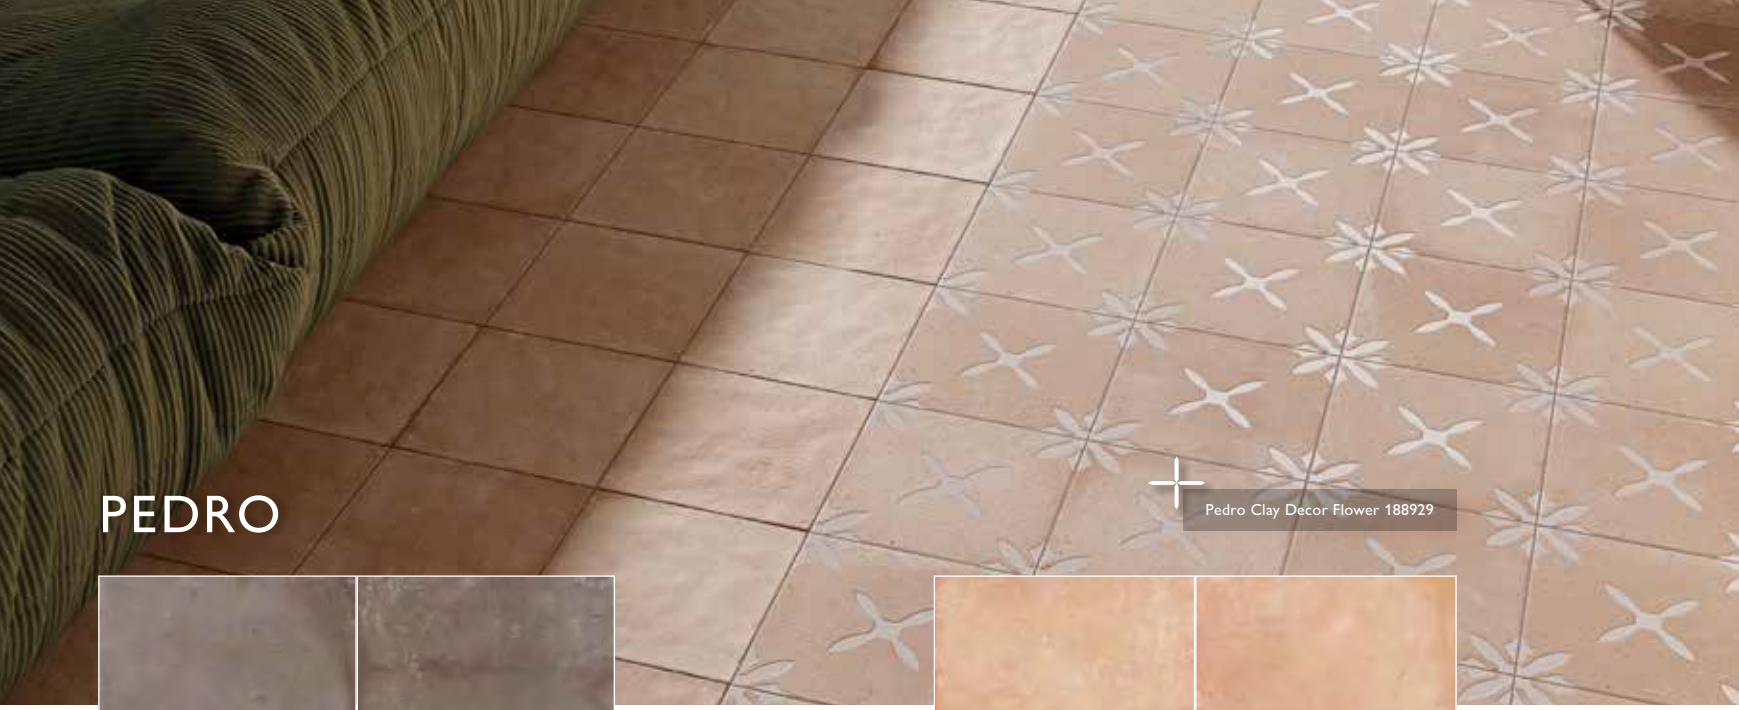

PEDRO

BROWN

Size (mm)	Code	Finish	Price per m²
223 x 223	188926	Matt	£66.00

CLAY

Size (mm)	Code	Finish	Price per m²
223 x 223	188929	Matt	£66.00

SAND

Size (mm)	Code	Finish	Price per m²
223 x 223	188932	Matt	£66.00

BROWN DECOR FLOWER

Size (mm)	Code	Finish	Price per m²
223 x 223	188924	Matt	£81.00

CLAY DECOR FLOWER

Size (mm)	Code	Finish	Price per m²
223 x 223	188927	Matt	£74.00

SAND DECOR FLOWER

Size (mm)	Code	Finish	Price per m²
223 x 223	188930	Matt	£81.00

BROWN DECOR SPOT

Size (mm)	Code	Finish	Price per m²
223 x 223	188925	Matt	£81.00

CLAY DECOR SPOT

Size (mm)	Code	Finish	Price per m²
223 x 223	188928	Matt	£74.00

SAND DECOR SPOT

Size (mm)	Code	Finish	Price per m²
223 x 223	188931	Matt	£81.00

Size (mm)	Suitable For	Finish	Material	Tile Thickness	Quantity per m²	Slip Rating	Rectified
223 x 223	Wall/Floor	Matt	Porcelain	9mm	20.11	R10	-