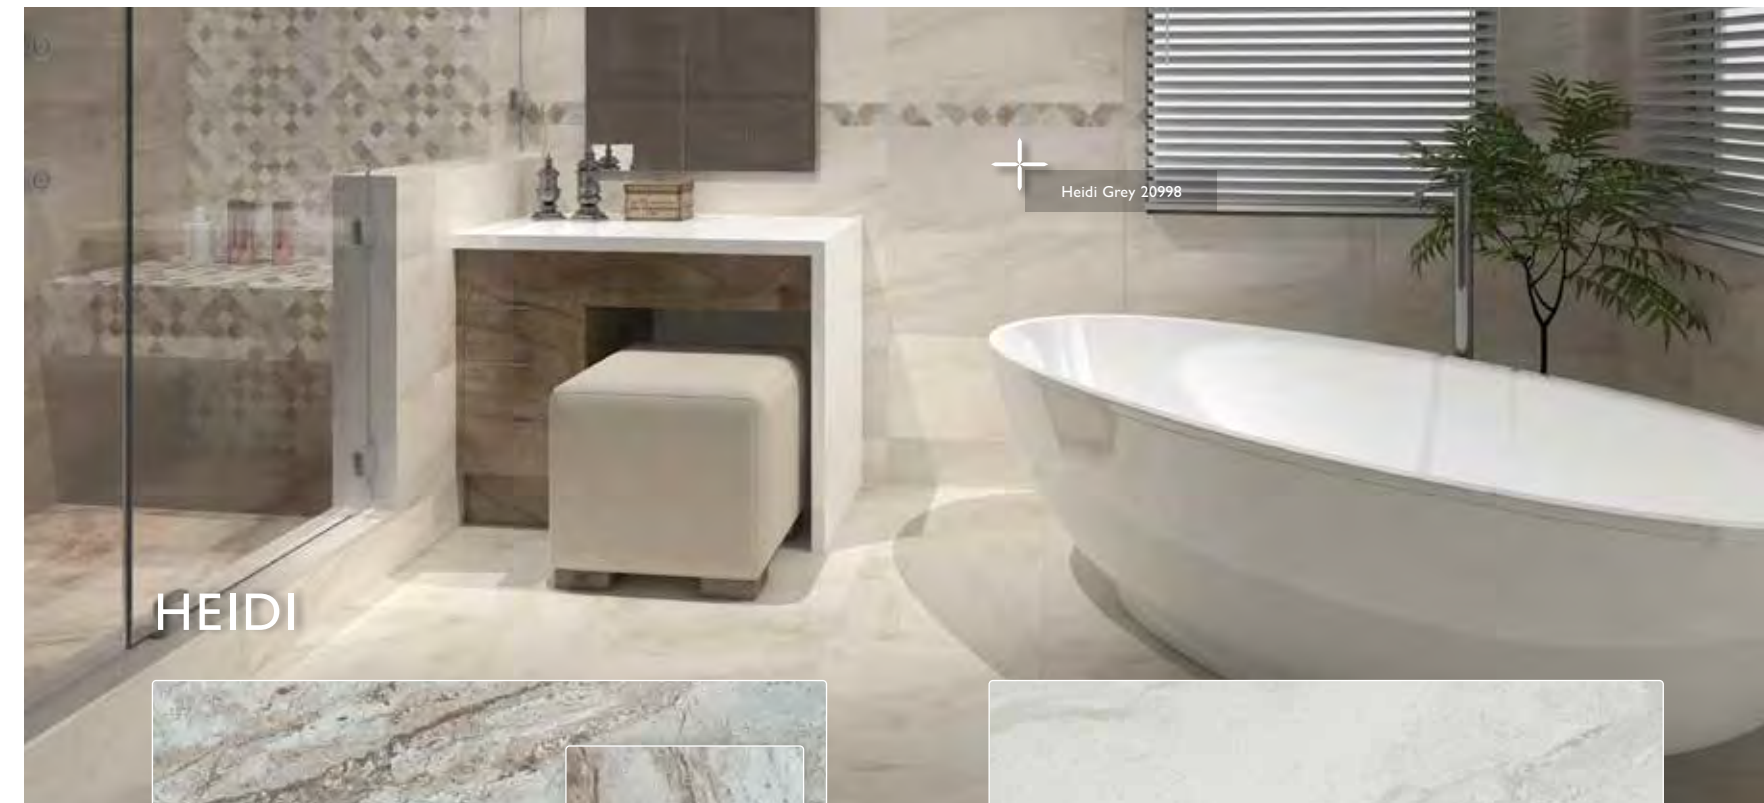

HEIDI

ANTHRACITE

Size (mm)	Code	Finish	Price per m ²
600 x 300	20870	Gloss	£38.00
450 x 450	20871	Gloss	£38.00

GREY

Size (mm)	Code	Finish	Price per m ²
600 x 300	20998	Gloss	£38.00

Size (mm)	Suitable For	Finish	Material	Tile Thickness	Quantity per m ²	Slip Rating	Rectified
600 x 300	Wall	Gloss	Ceramic	8.9mm	5.56	-	-
450 x 450	Wall/Floor	Gloss	Ceramic	8.2mm	4.94	-	-