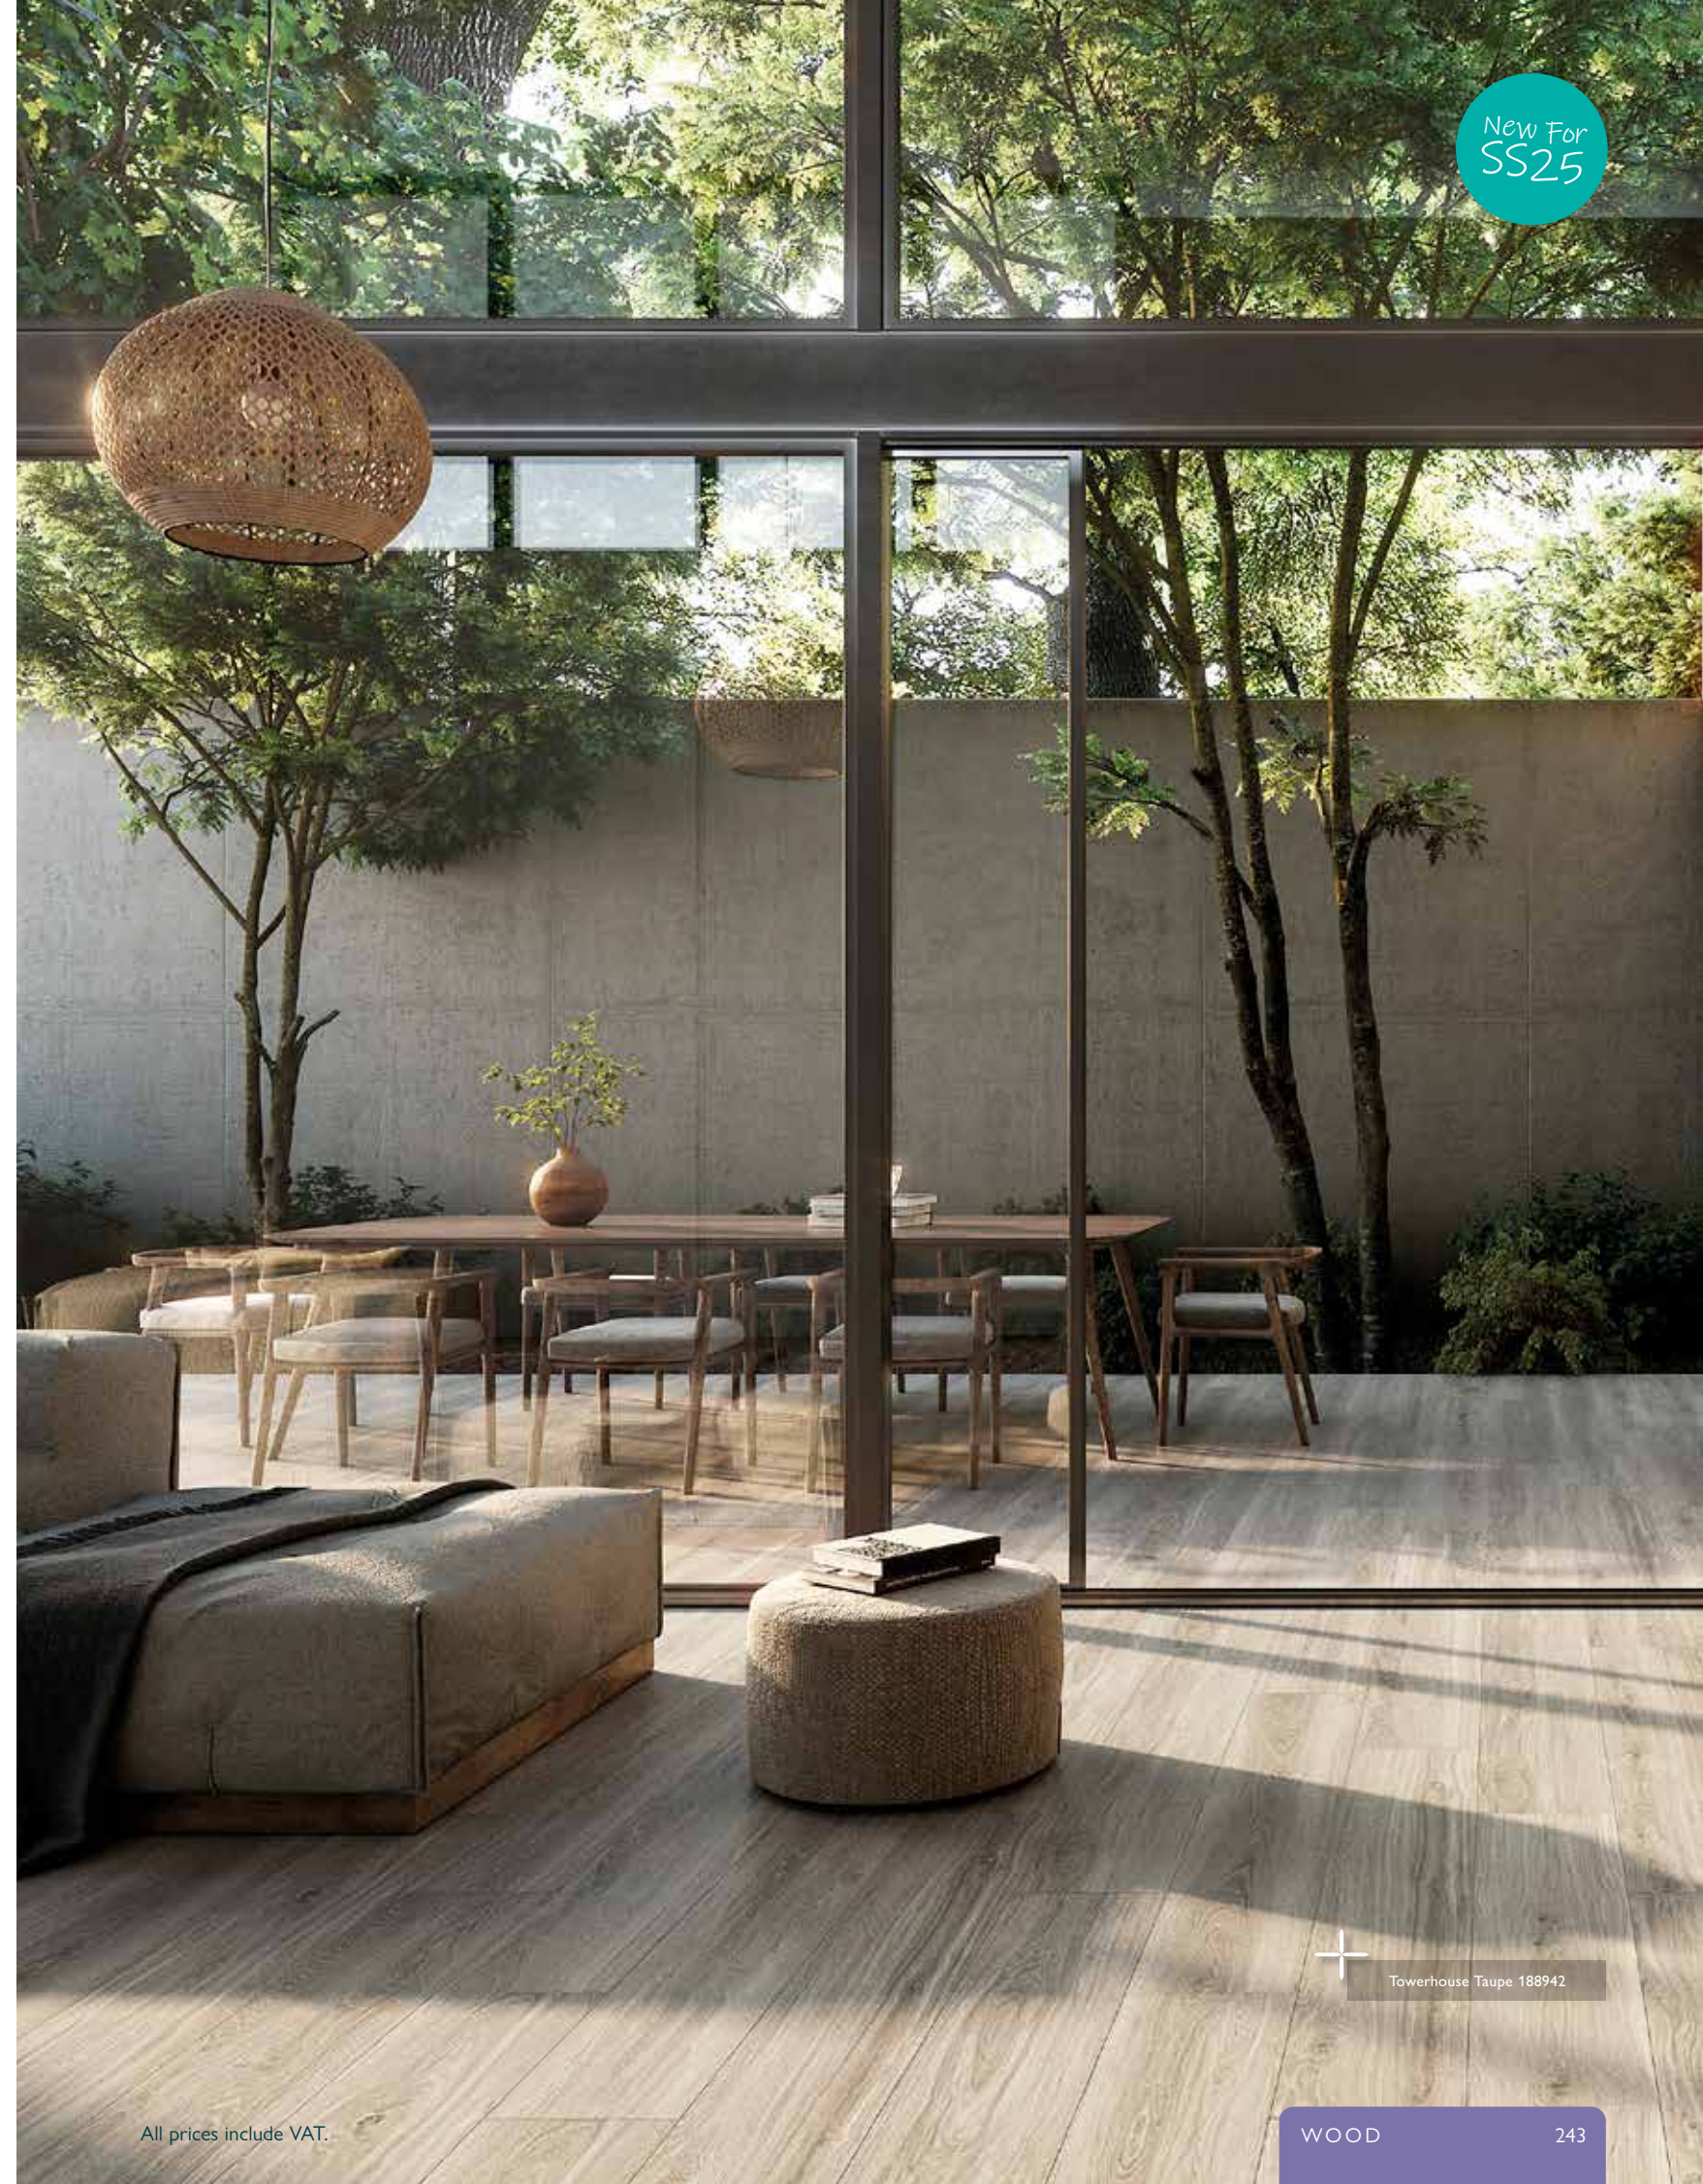

New For
SS25

Towerhouse Taupe 188942

New For
SS25

Amazon Wengue Relieve Decor 190155

AMAZON

WENGUE RELIEVE WOOD EFFECT

Size (mm)	Code	Finish	Price per m ²
900 x 300	190154	Matt	£69.00

WENGUE DECOR WOOD EFFECT