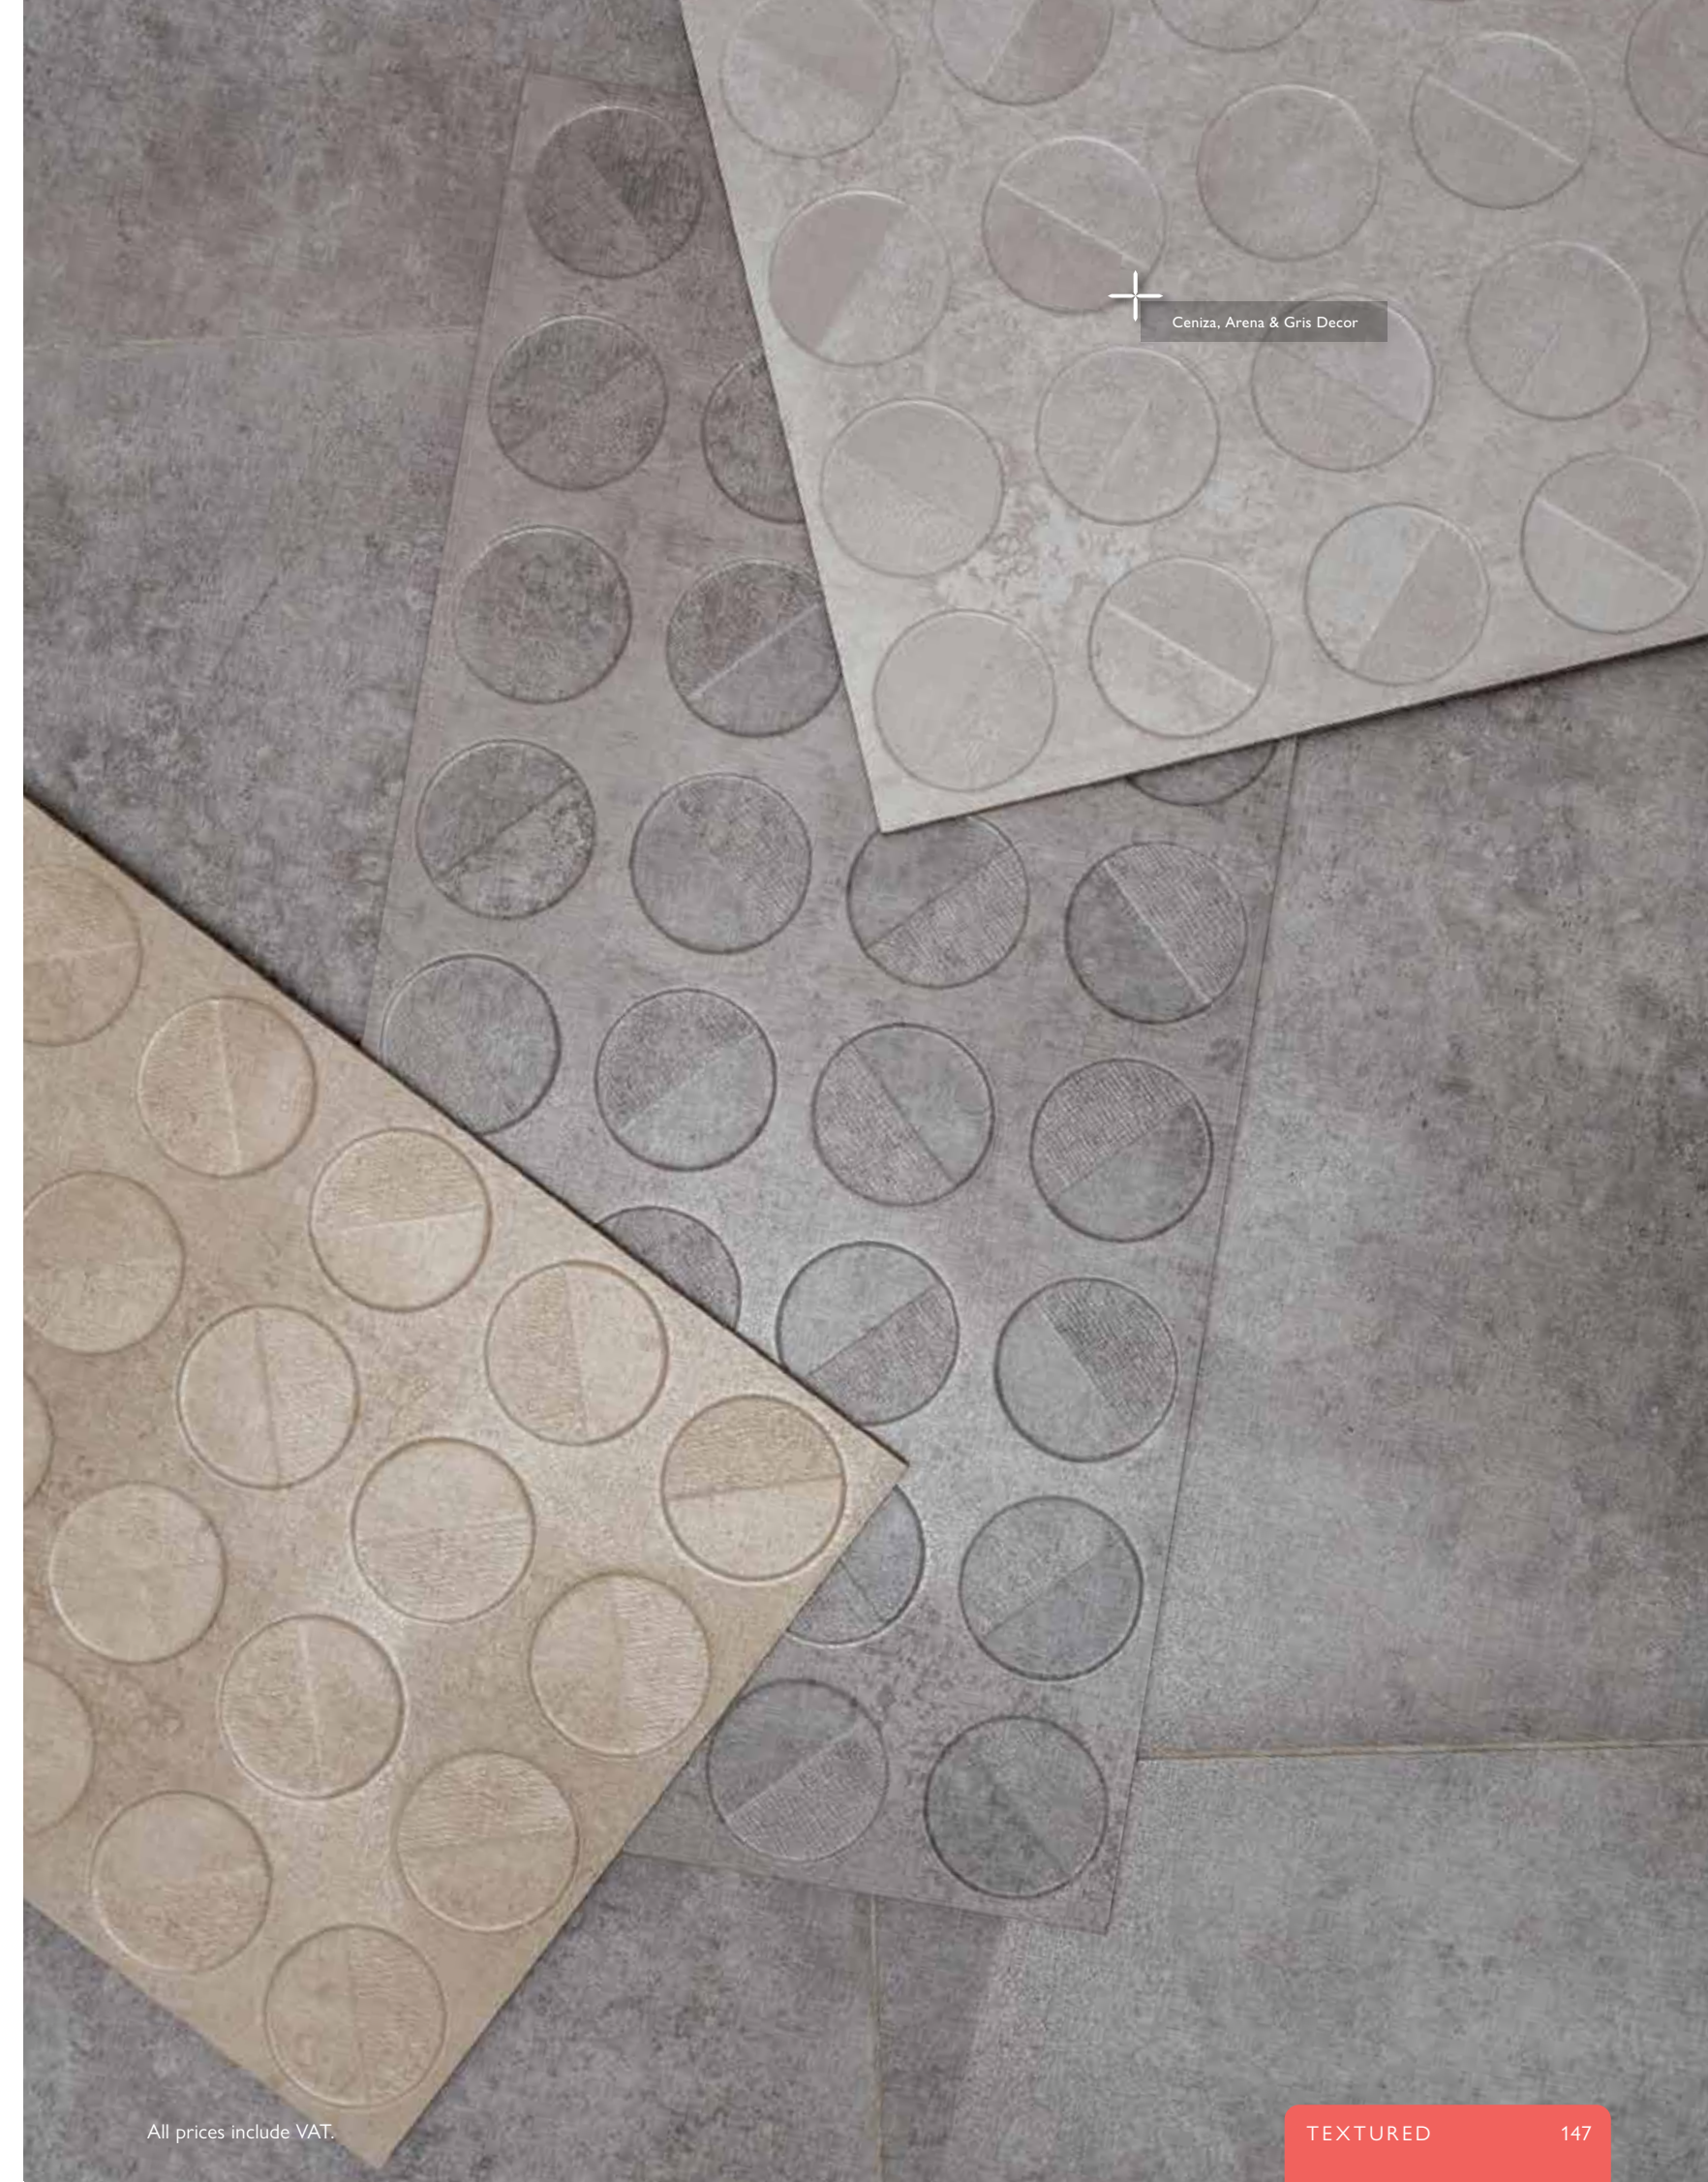

ARENA

Size (mm)	Code	Finish	Price per m²
900 x 450	110403	Matt	£52.00
750 x 750	110409	Lappato	£55.00

Size (mm)	Suitable For	Finish	Material	Tile Thickness	Quantity per m²	Slip Rating	Rectified
900 x 450	Wall/Floor	Matt	Porcelain	10.4mm	2.47	R9	•
900 x 450 (Decor)	Wall	Lappato	Porcelain	10.4mm	2.47	-	•
750 x 750	Wall/Floor	Lappato	Porcelain	9.8mm	1.78	-	•