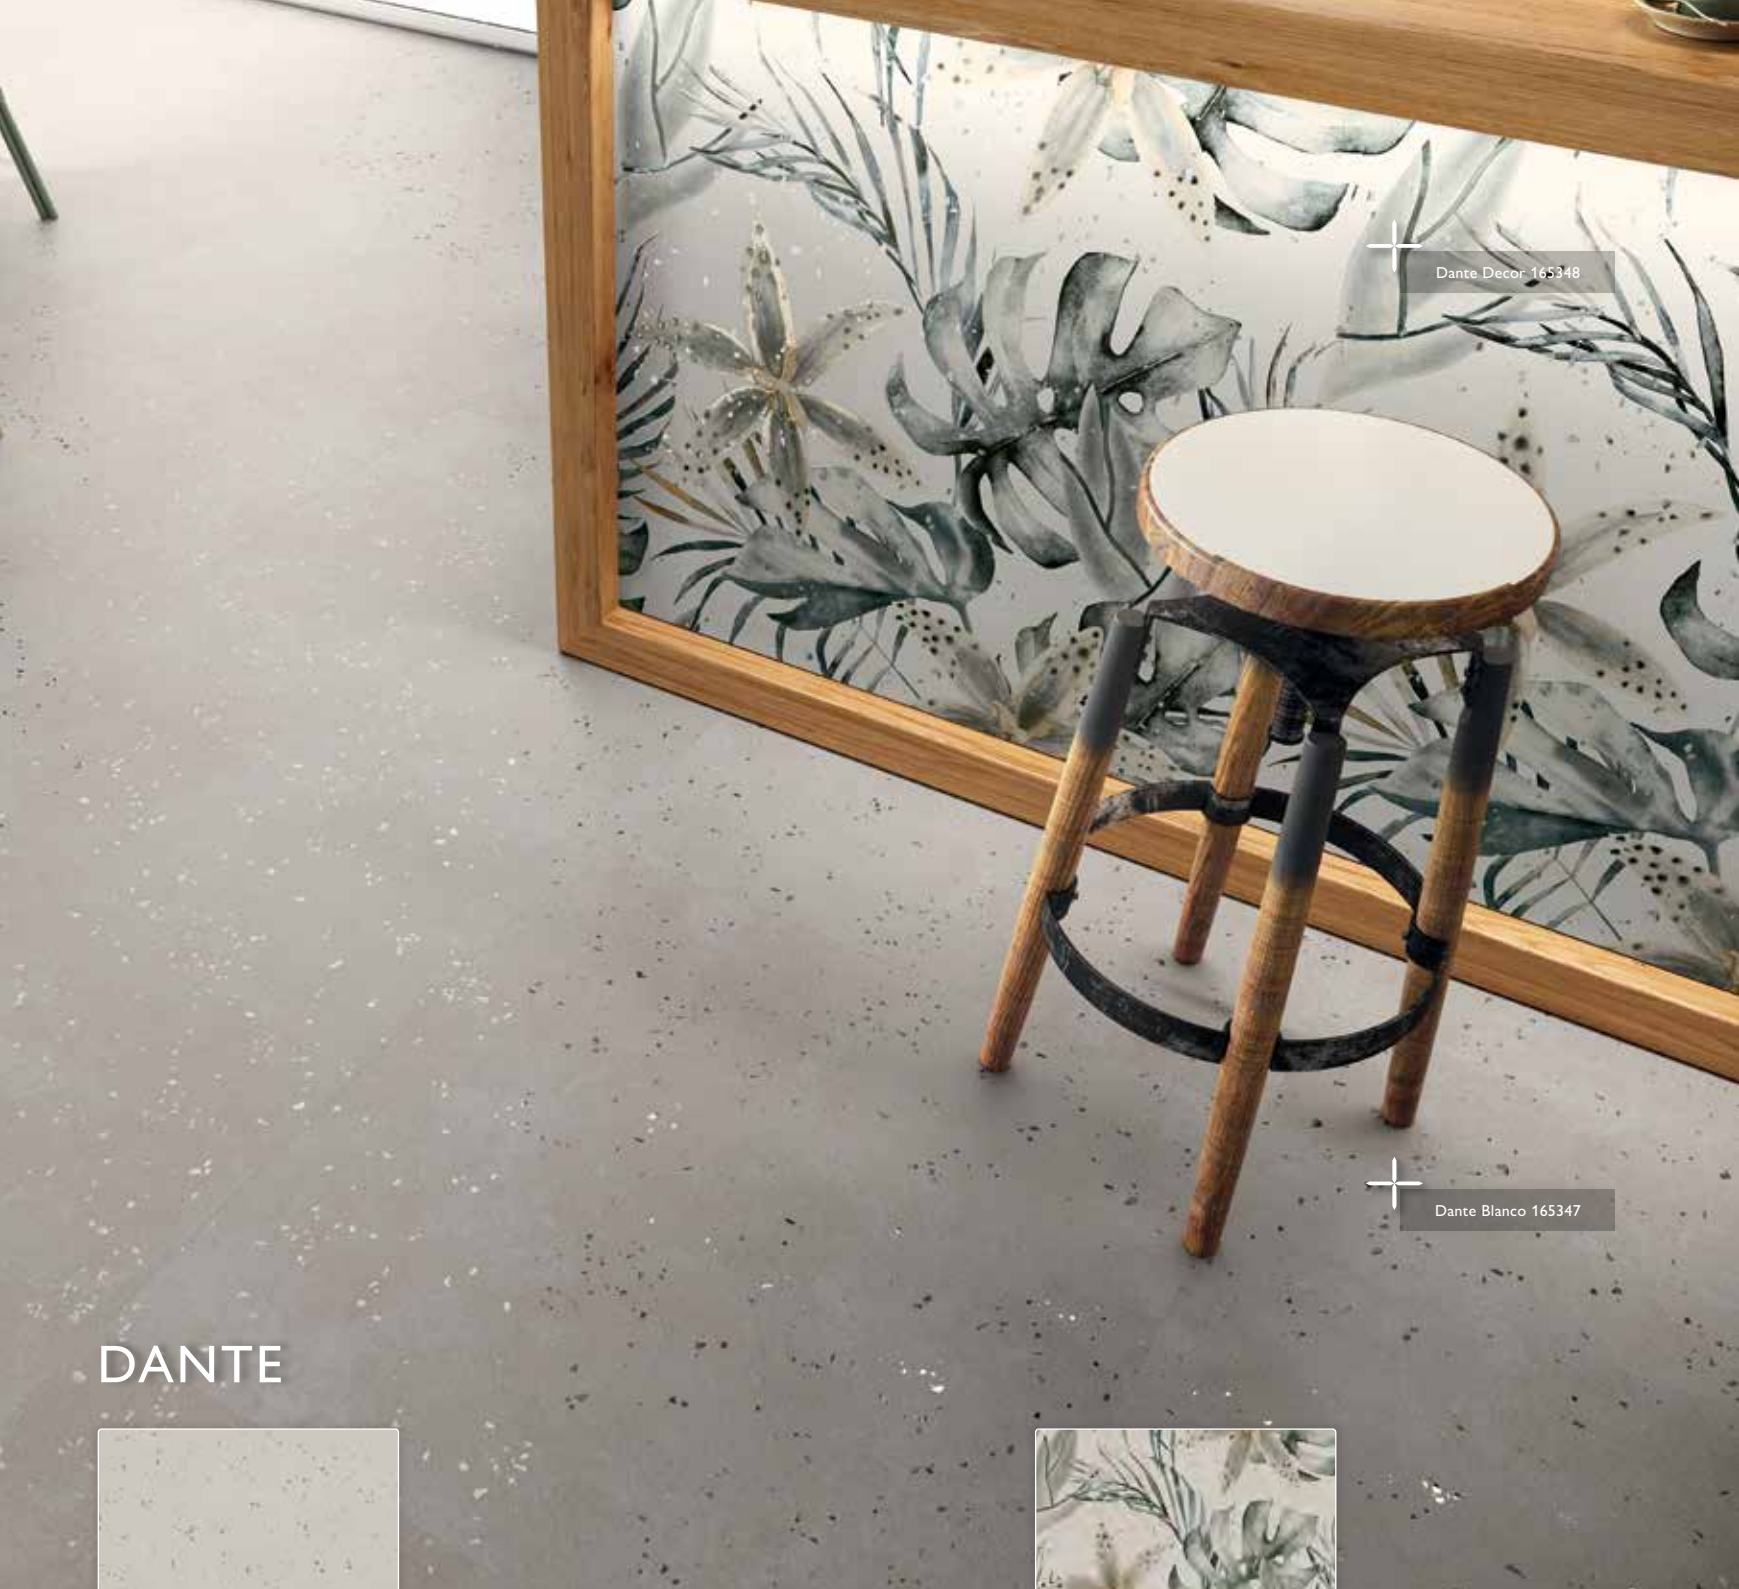

DANTE

BLANCO

Size (mm)	Code	Finish	Price per m²
1000 x 1000	165347	Matt	£90.00

BLANCO DECOR

Size (mm)	Code	Finish	Price per m²
1000 x 1000	165348	Matt	£99.00

Size (mm)	Suitable For	Finish	Material	Tile Thickness	Quantity per m²	Slip Rating	Rectified
1000 x 1000	Wall/Floor	Matt	Porcelain	10.5mm	1	R9	•

VINCENT

AZUL

Size (mm)	Code	Finish	Price per m²
450 x 450	165144	Matt	£47.00

MULTICOLOUR

Size (mm)	Code	Finish	Price per m²
450 x 450	165145	Matt	£47.00

NEGRO

Size (mm)	Code	Finish	Price per m²
450 x 450	165143	Matt	£47.00

Size (mm)	Suitable For	Finish	Material	Tile Thickness	Quantity per m²	Slip Rating	Rectified
450 x 450	Wall/Floor	Matt	Ceramic	8.5mm	4.94	R10	-