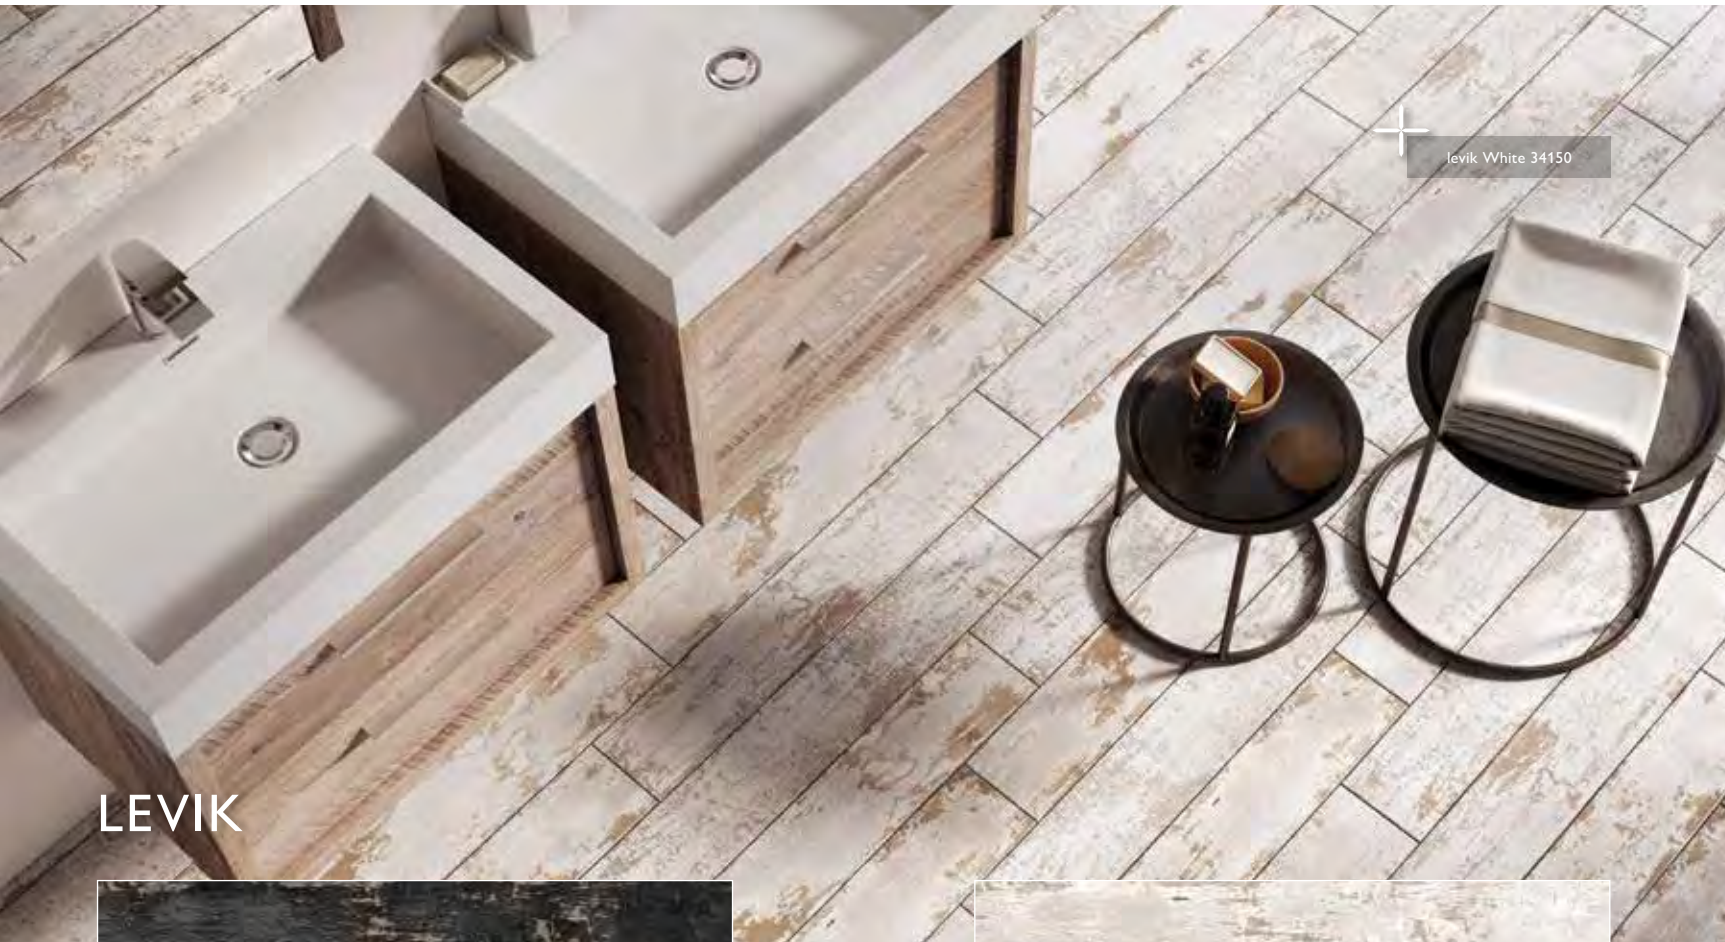

GUILE

BURN

Size (mm)	Code	Finish	Price per m²
1200 x 200	182315	Matt	£65.00

NATURAL

Size (mm)	Code	Finish	Price per m²
1200 x 200	182314	Matt	£65.00

Size (mm)	Suitable For	Finish	Material	Tile Thickness	Quantity per m²	Slip Rating	Rectified
1200 x 200	Wall/Floor	Matt	Porcelain	10mm	4.17	R9	•

LEVIK

BLACK

Size (mm)	Code	Finish	Price per m²
1200 x 200	34152	Matt	£66.00

WHITE

Size (mm)	Code	Finish	Price per m²
1200 x 200	34150	Matt	£66.00

Size (mm)	Suitable For	Finish	Material	Tile Thickness	Quantity per m²	Slip Rating	Rectified
1200 x 200	Wall/Floor	Matt	Porcelain	9.5mm	4.17	R9	•

LABRYNTH

IVORY

Size (mm)	Code	Finish	Price per m²
1200 x 200	77829	Matt	£66.00

BONE

Size (mm)	Code	Finish	Price per m²
1200 x 200	77828	Matt	£66.00

FUME

Size (mm)	Code	Finish	Price per m²
1200 x 200	77830	Matt	£66.00

Size (mm)	Suitable For	Finish	Material	Tile Thickness	Quantity per m²	Slip Rating	Rectified
1200 x 200	Wall/Floor	Matt	Porcelain	10.5mm	4.17	R10	-