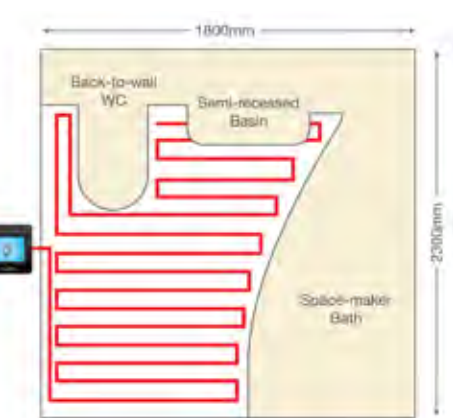

CALCULATING LENGTH OF LOOSE CABLE REQUIRED

EXAMPLE:

Bathroom Size:
2.3m x 1.8m = 4.14m²

Taking out the bathroom furniture leaves 1.73m², you will need the 25m cable system.