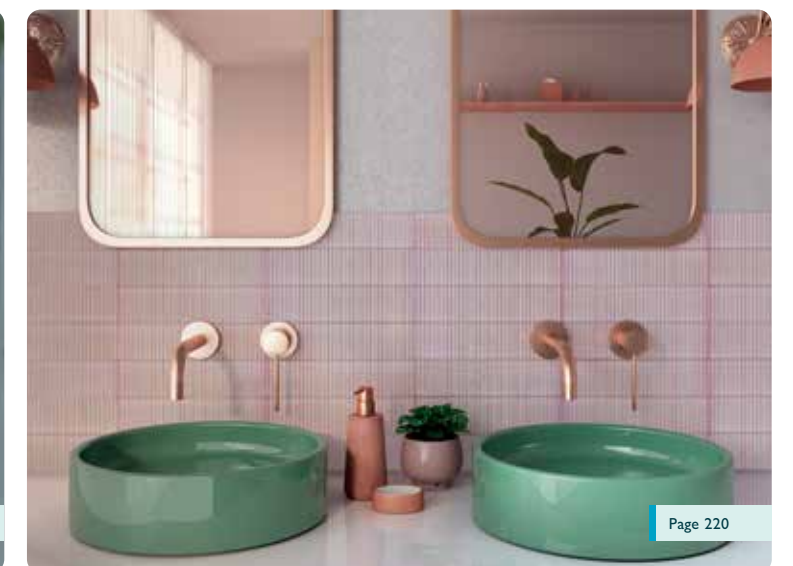

CAPRI

BONUS
188837

BIANCA
188839

ISTANA
188840

GRIGIO
188841

Size (mm)	Finish	Price per m ²
400 x 50	Gloss	£77.00

CAPUCCINO
188838

MUGONI
188842