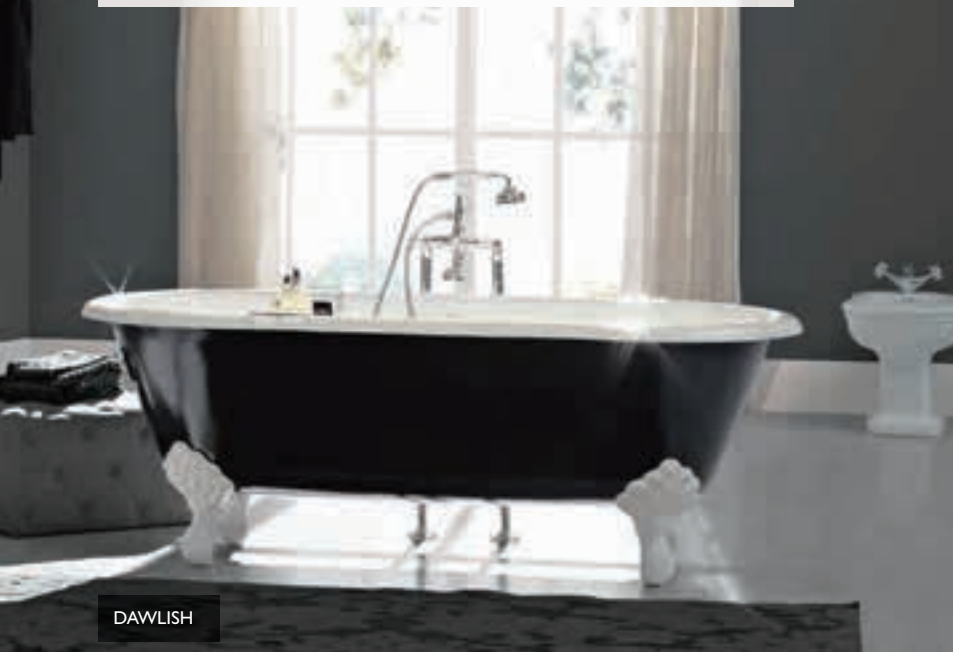

1700 x 780 189319 **£5150**

TRADITIONAL FREESTANDING CAST IRON BATHS WITH FEET

DAWLISH

GRAND SLIPPER

25 YEAR
GUARANTEE

25 YEAR
GUARANTEE

MODERN FREESTANDING CAST IRON BATHS

IVOR