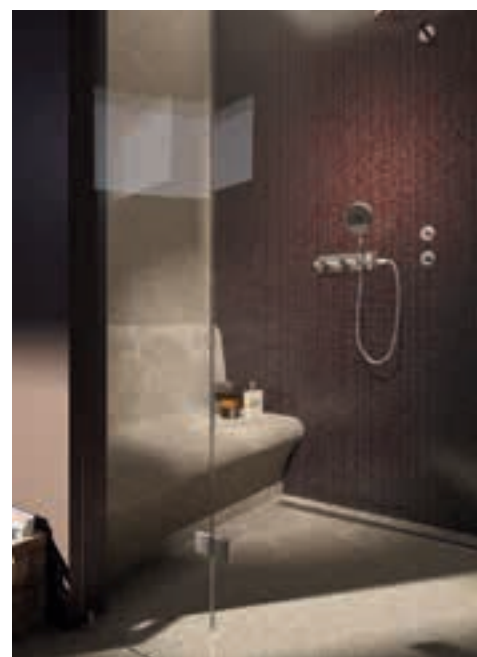

STANDARD TRAY DRAINS (Only)

Our Wetroom Drain Kits come complete with a high quality, laser cut, stainless steel grate. This drain kit must be used with our Standard Wetroom Trays.

SEALING KIT (Only)

Includes: Premixed waterproofing membrane, 1 litre primer, 10m sealing tape, 2 internal corners

LINEAR TRAYS

Can be ordered as Tray + Installation Kit or Tray + Drain + Sealing Kit
Our linear shower trays have a reversible stainless steel grate which can be inverted and tiled on the reverse if preferred.

PLEASE NOTE, SUITABLE FOR TILES ONLY

COMPLETE INSTALLATION KIT With Drain

Includes: Premixed waterproofing membrane, Wetroom drain, 5kg adhesive (to bond base to substrate), 1 litre primer, 10m sealing tape, 2 internal corners

LINEAR TRAY DRAINS (Only)

Specially designed to work with our Linear Drain Shower Bases these drains are available in both horizontal and vertical exit formats.

SEALING KIT (Only)

Includes: Premixed waterproofing membrane, 1 litre primer, 10m sealing tape, 2 internal corners