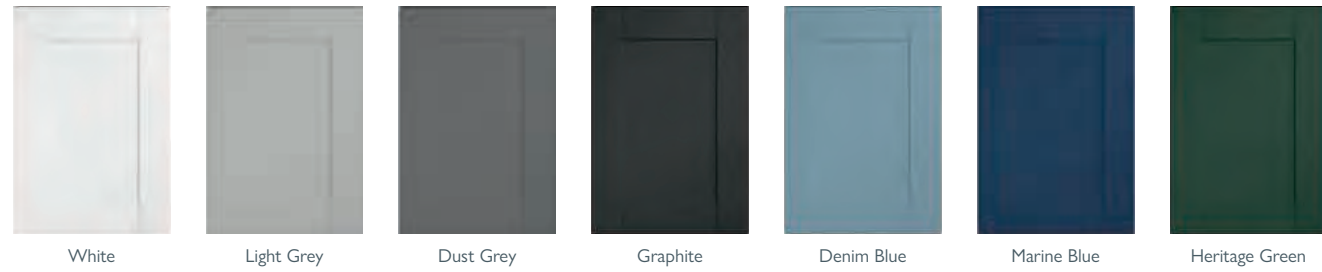

Hilton Towel Warmer 12683

Doors: Downton Denim Blue
Handles: Industrial Nickel
Basin: Recto Basin 600mm
Worktop: Chaux Sablee Fizzy

Lotus Hex Tile 128517

Amore Bath Screen 139962

DOOR OPTIONS

Shaker style door fronts
- Available in matt