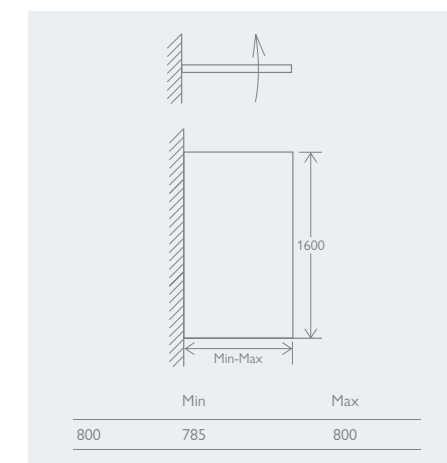

FEATURES

Easy Clean
8mm Toughened Glass
Solid Brass Hinges
Aluminium Profile

10 YEAR
GUARANTEE

Glacier Noir Tile 165287

LAVA

BATH SCREEN

– Universally handed

	Chrome	
Without Towel Rail	92507	£442
With Towel Rail	92508	£491