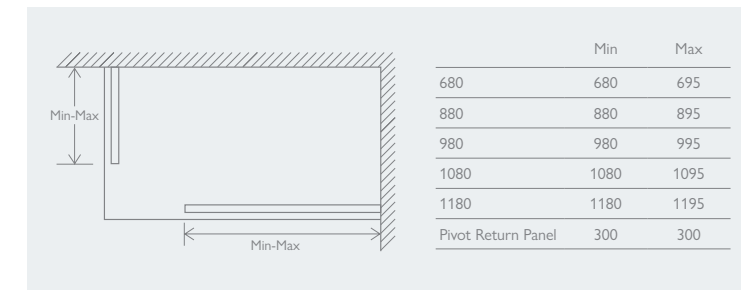

Matt Black	Gunmetal	Brushed Gold	Brushed Bronze	Brushed Nickel	
680	139933	139957	139945	175822	175823	£643
880	139934	139958	139946	175824	175825	£696
980	139935	139959	139947	175826	175827	£727
1080	139936	139960	139948	175828	175829	£763
1180	139937	139961	139949	175830	175831	£800
Pivot Return Panel*	167080	167082	167081	175834	175835	£257

*Optional