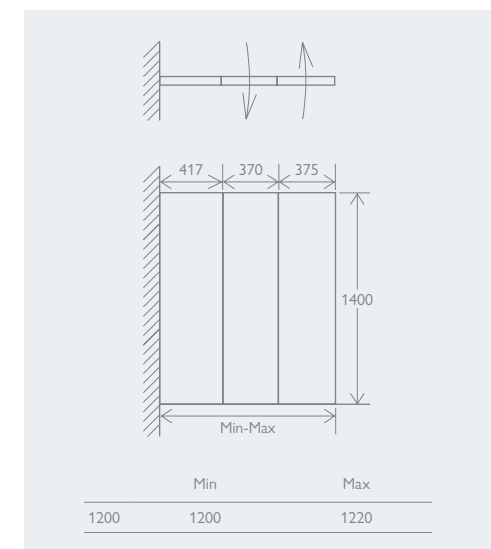

SINGLE

Chrome	12551	£284
Black	138914	£312
Gunmetal	175805	£371
Brushed Gold	175804	£371
Brushed Bronze	175806	£371
Brushed Nickel	175807	£371

SINGLE CURVED

	Chrome	
800	12552	£284

DOUBLE

	Chrome	
Without Towel Rail	12550	£346
With Towel Rail	12553	£371