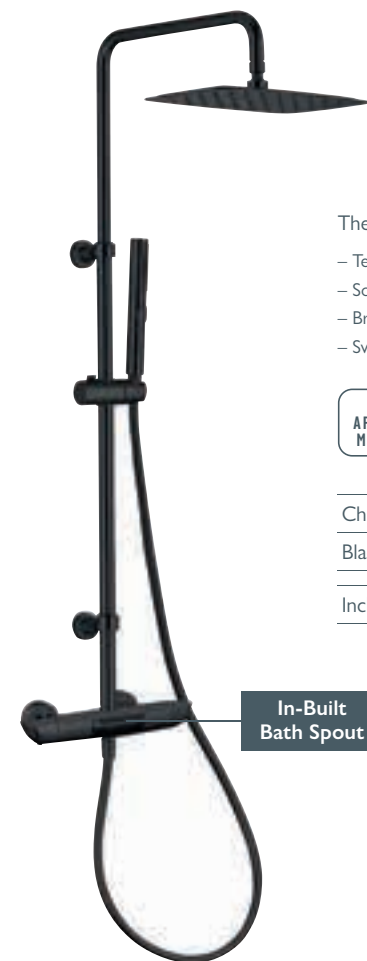

ZANE – CHROME

BASIN MONO

0.3 bar min.

– Includes waste

Chrome
69907 **£212**

WALL MOUNTED BASIN MIXER

0.5 bar min.

Chrome
82036 **£208**

WALL MOUNTED BATH MIXER

0.5 bar min.

Chrome
82038 **£243**

DECK MOUNTED 3 HOLE BATH FILLER

0.5 bar min.

Chrome
138956 **£330**

DECK MOUNTED 3 HOLE BATH SHOWER MIXER

0.5 bar min.

– Includes handset & hose

Chrome
138958 **£382**

BATH FILLER

0.5 bar min.

Chrome
69908 **£283**

TALL BASIN MONO

1.5 bar min.

Chrome
69910 **£301**

FLOOR STANDING BATH SHOWER MIXER

1.5 bar min.

Chrome
138959 **£767**

BIDET MONO

0.3 bar min.

– Includes waste

Chrome
139050 **£178**

THERMOSTATIC SHOWER PACK

In-Built Bath Spout

In-Built Bath Spout

Thermostatic Valve, 1 Bar Min.

- Telescopic Height Adjustment
- Solid Brass Valve & Body
- Brass Handset & 200mm Fixed Head
- Swivel Head

Chrome 138960 **£675**
Black 138963 **£706**

Includes Easy Plumb Kit

ZANE – BLACK

BASIN MONO

0.3 bar min.

– Includes waste

Black
82032 **£212**

WALL MOUNTED BASIN MIXER

0.5 bar min.

Black
82037 **£208**

WALL MOUNTED BATH MIXER

0.5 bar min.

Black
82039 **£243**

DECK MOUNTED 3 HOLE BATH FILLER

0.5 bar min.

Black
138961 **£330**

DECK MOUNTED 3 HOLE BATH SHOWER MIXER

0.5 bar min.

– Includes handset & hose

Black
138962 **£382**

BATH FILLER

0.5 bar min.

Black
82034 **£283**

TALL BASIN MONO

1.5 bar min.

Black
82033 **£301**

FLOOR STANDING BATH SHOWER MIXER

1.5 bar min.

Black
82040 **£767**

CONCEALED VALVE PACKAGES

Thermostatic valve, 0.5 bar min. Minimum Wall Cavity 75mm

– Round or square controls

SINGLE OUTLET With Showerhead & Arm

Black
Round 155736 **£649**
Square 155737 **£659**

SINGLE OUTLET With Slide Rail Kit

Black
155726 **£628**
155727 **£686**

DOUBLE OUTLET With Slide Rail Kit, Showerhead & Arm

Black
155730 **£911**
155731 **£979**

DOUBLE OUTLET With Slide Rail Kit & Bath Filler

Black
155738 **£816**
155739 **£874**