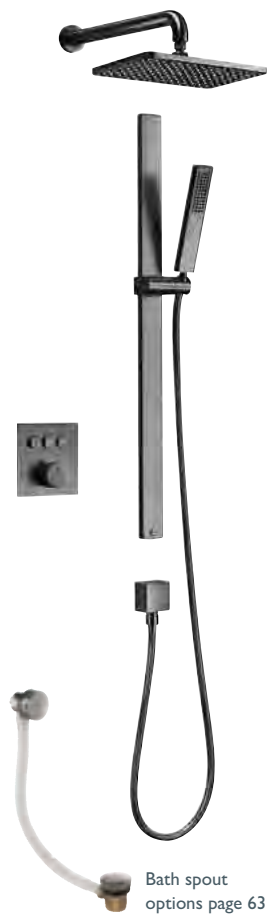

TRIPLE OUTLET

Gunmetal
152534 **£1400**

BYRON – CHROME

BASIN MONO

0.5 bar min.
– Excludes waste

Chrome
91156 **£250**