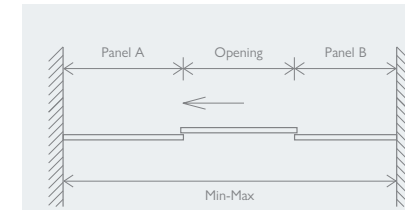

SLIDING SHOWER DOORS

SPIRIT

- Easy Clean Glass
- 8mm Toughened Glass
- Solid Brass Handle
- Aluminium Profile
- Universally Handed