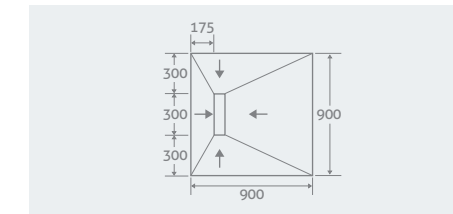

PLEASE NOTE, SUITABLE FOR TILES ONLY

Single Fall
1200 x 900 x 40/25 37851 **£985**

Four Falls
900 x 900 x 30 37846 **£801**

Four Falls
1600 x 900 x 30 37849 **£973**

Four Falls
1200 x 900 x 30 37848 **£895**