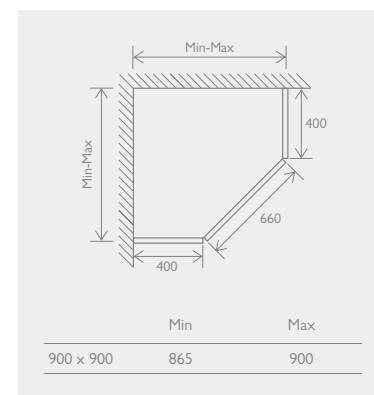

PIVOT DOOR

Chrome		
900 x 900	17976	£926

PENTA SHOWER TRAY

900 x 900	18680	£290
-----------	-------	------

SHOWER TRAY LEG SET

Raises shower tray to 130mm high

110mm	12793	£134
-------	-------	------

FAST FLOW SHOWER WASTE