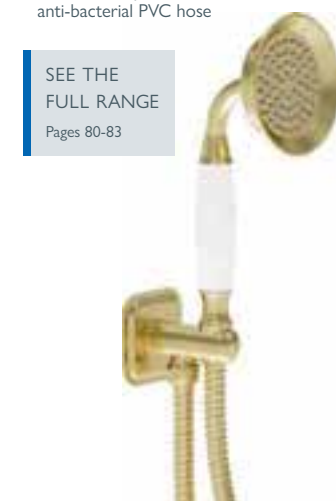

WINSTON

With Holder & Built In Wall Outlet

– No-twist easy clean anti-bacterial PVC hose

SEE THE FULL RANGE
Pages 80-83

Brushed Gold
176195 **£168**