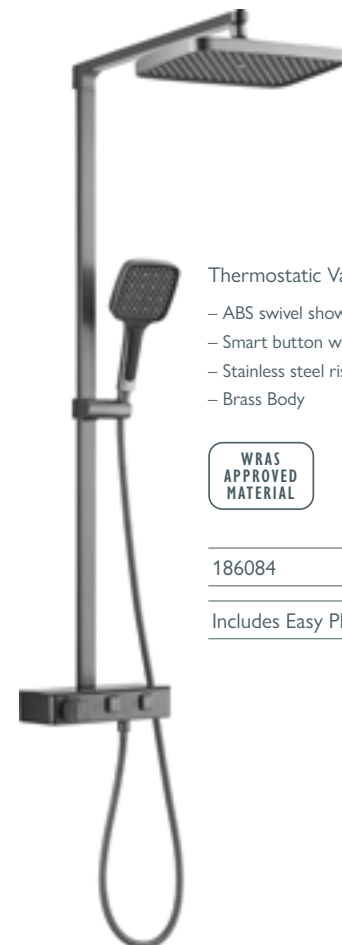

1.0 bar min.

186081 £1149

3 YEAR
GUARANTEE

THERMOSTATIC SHOWER PACK

Thermostatic Valve, 1.5 Bar Min.
– ABS swivel shower head & handset
– Smart button with flow control
– Stainless steel riser rail & hose
– Brass Body