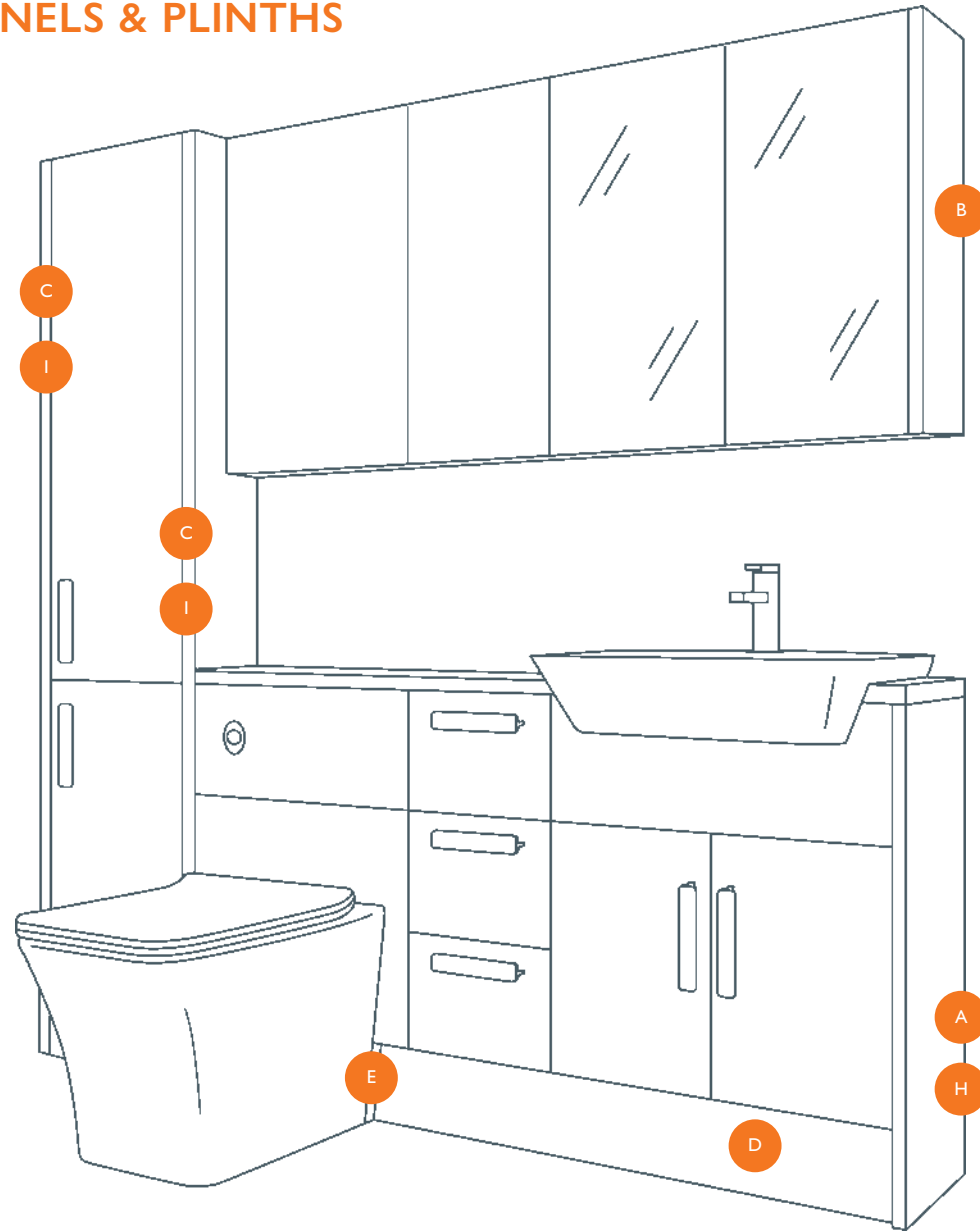

ADD YOUR FINISHING PANELS & PLINTHS

PANELS & PLINTHS KEY

- **A** FILLER/PLANT ON END PANELS
  For Standard Base Units **£130**
- **B** FILLER/PLANT ON END PANELS
  For Wall Units **£130**
- **C** FILLER/PLANT ON END PANELS
  For Standard Tall Units **£248**
- **D** PLINTH
  H 150 x W 2400 x D 18 **£130**
- **E** WC FILLER PANEL
  For between the WC & Plinth **£40**
- **F** BATH END PANELS
  800mm **£150**
- **G** BATH FRONT PANELS
  1800mm **£327**
- **H** FILLER/PLANT ON END PANELS
  For Slim Base Units **£130**
- **I** FILLER/PLANT ON END PANELS
  For Slim Tall Units **£244**

	A	B	C	D	E	F	G	H	I	
Mussel Cream	SODA PLAIN Gloss	114710	114712	114711	114707	114704	114709	114708	175483	175484
	SODA SHAKER Matt	114691	114693	114692	114688	114685	114690	114689	175485	175486
Breeze	SODA PLAIN Gloss	114672	114674	114673	114669	114666	114671	114670	175487	175488
	SODA SHAKER Matt	114653	114655	114654	114650	114647	114652	114651	175489	175490
Charcoal Grey	SODA PLAIN Gloss	114748	114750	114749	114745	114742	114747	114746	175491	175492
	SODA SHAKER Matt	114729	114731	114730	114726	114723	114728	114727	175493	175494
White	DOWNTON Matt	151671	151667	151665	151668	151672	151878	151879	175521	175550
	SODA PLAIN Gloss	113000	113002	113001	112997	112985	112999	112998	175495	175496
	SODA PLAIN Matt	151880	151876	151874	151877	151881	151878	151879	175532	175561
	PAISLEY Matt	151503	151499	151497	151500	151504	151501	151502	175513	175542
	HARTFORD Matt	189702	189698	189696	189699	189703	189700	189701	189704	189705
	CHARLESTON Matt	189562	189558	189556	189559	189563	189560	189561	189564	189565
Light Grey	DOWNTON Matt	151633	151629	151627	151630	151634	151764	151765	175519	175548
	SODA PLAIN Gloss	151785	151781	151779	151782	151786	151783	151784	175527	175556
	SODA PLAIN Matt	151766	151762	151760	151763	151767	151764	151765	175526	175555
	PAISLEY Matt	151427	151423	151421	151424	151428	151425	151426	175509	175538