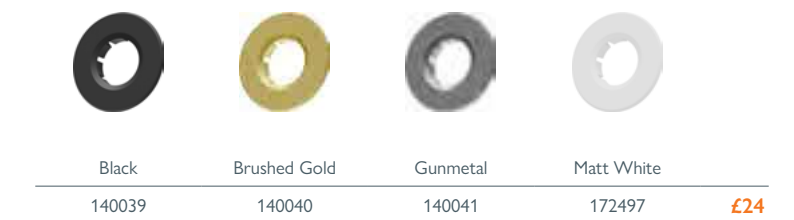

STAND PIPES

Ideal for freestanding baths

PIPE PACKS

LOW LEVEL PIPE PACK

HIGH LEVEL PIPE PACK

BASIN WASTES

CLICK CLACK WASTES

Available slotted & unslotted

FREE RUNNING WASTES

Required for all basins with no overflow

BASIN PLUGS

WITH LINK CHAIN

BASIN OVERFLOW COVERS

RECTANGLE

ROUND