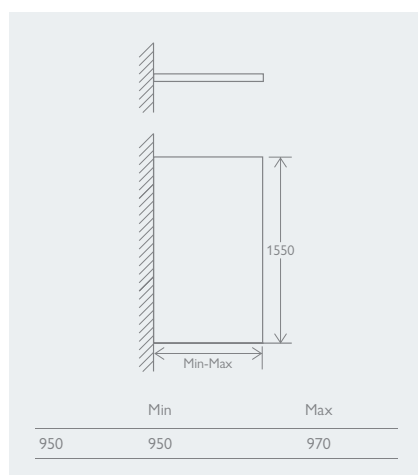

SARDINIA

BATH SCREEN

Includes 1200mm support bar which can be cut down for use with narrower baths
– Easy Clean Glass
– 8mm Toughened Glass
– Chrome or Black Finish
– Aluminium Profile
– Universally handed

Chrome	82111	£442
Black	82112	£455