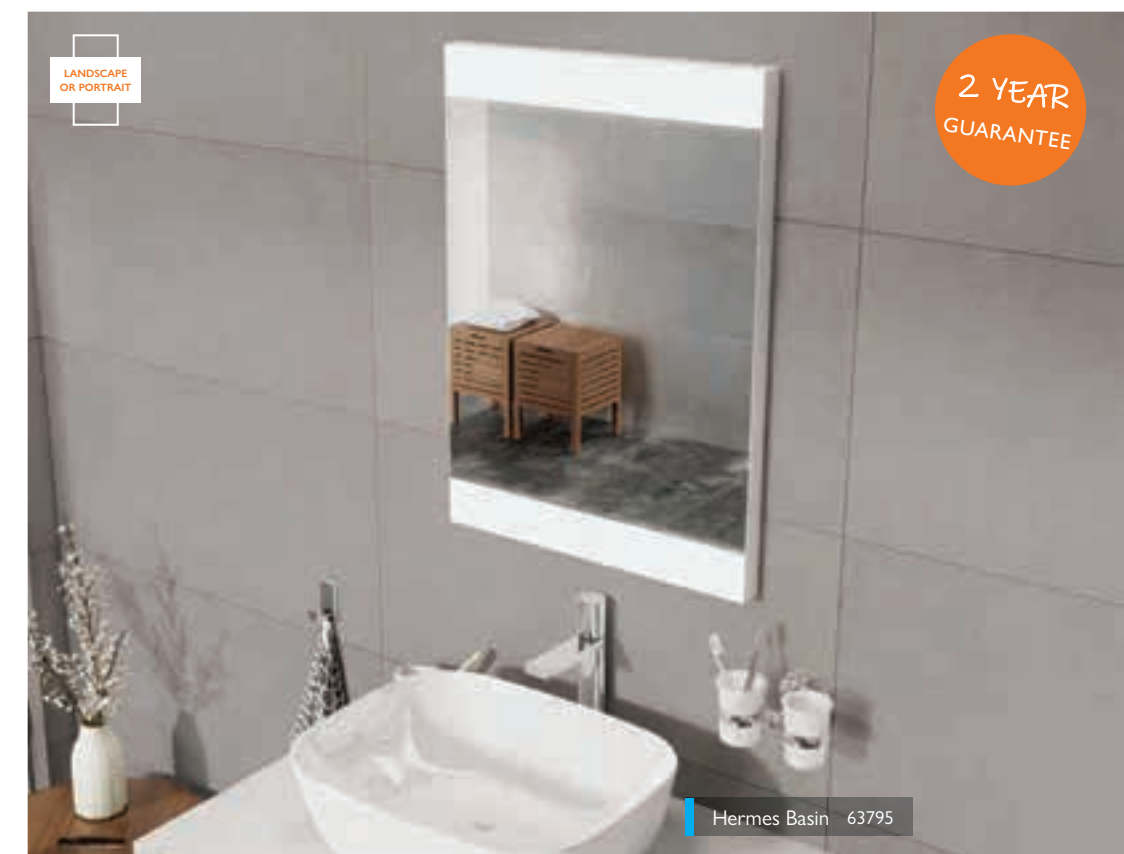

– Infrared sensor*
 – Can be hung landscape or portrait
 – Demister pad

W 700 x H 500	82168	£395
W 800 x H 600	82169	£468
W 1250 x H 600*	82170	£680

2 YEAR GUARANTEE

2 YEAR GUARANTEE

Hermes Basin 63795

	Low Energy LED	Infrared Sensor	Touch Switch	Demister Pad	Shaver Socket	Wireless Phone Charger	Toothbrush Charger	Bluetooth Speakers	Backlit
ASTLEY	•	•	–	•	–	–	–	–	•
NOVA	•	•	–	•	–	–	–	–	–