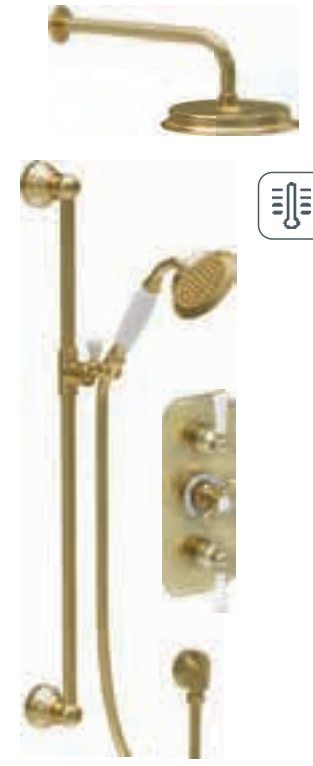

CONCEALED VALVE PACKAGE

Thermostatic valve, 0.5 bar min.
– Brass Handset & Valve