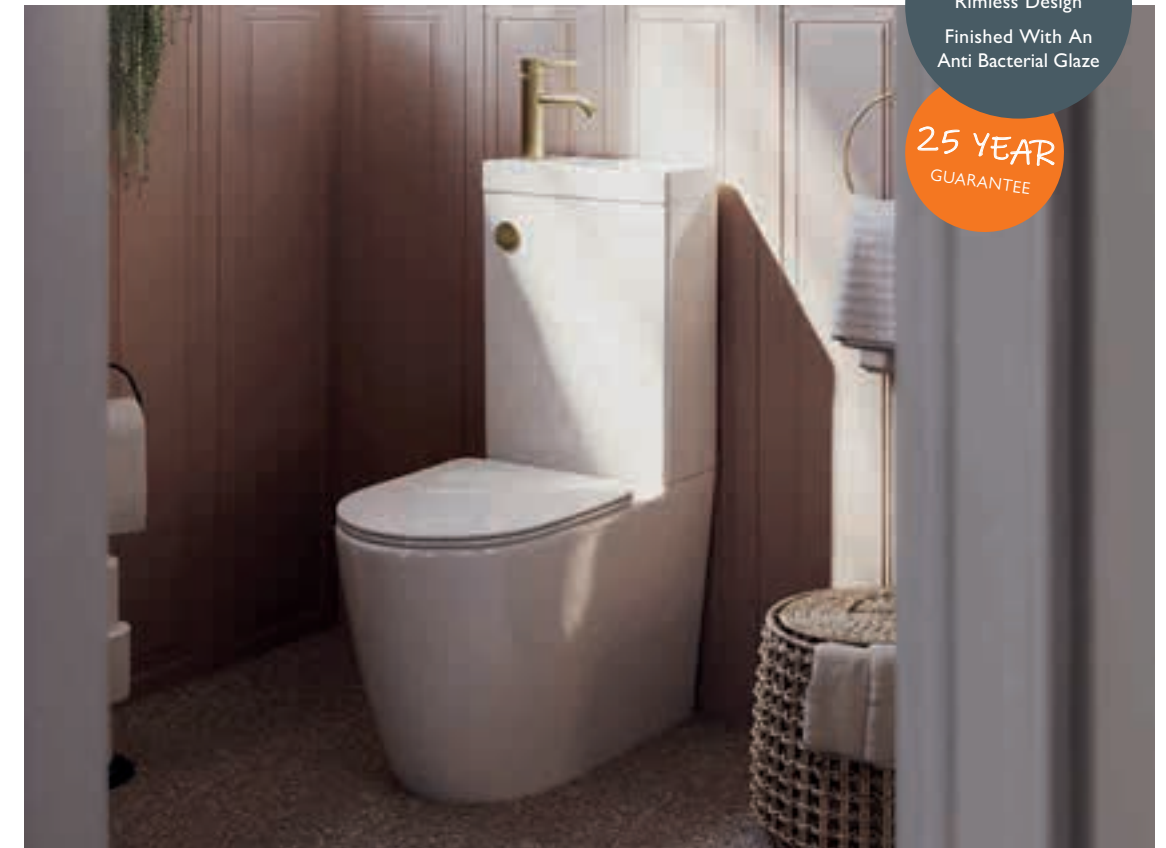

186798

£376

FEATURES

Rimless Design
Finished With An
Anti Bacterial Glaze

25 YEAR
GUARANTEE

AMOS RIMLESS

RIM
LESS

2 IN 1 TOILET & BASIN