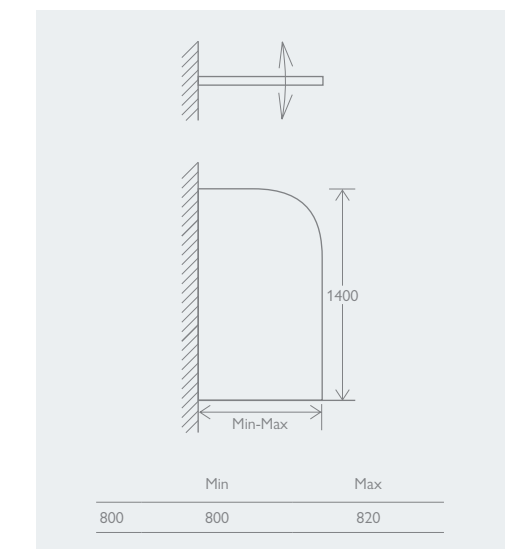

SINGLE

Chrome	12551	£284
Black	138914	£312
Gunmetal	175805	£371
Brushed Gold	175804	£371
Brushed Bronze	175806	£371
Brushed Nickel	175807	£371

SINGLE CURVED

	Chrome	
800	12552	£284

DOUBLE

	Chrome	
Without Towel Rail	12550	£346
With Towel Rail	12553	£371