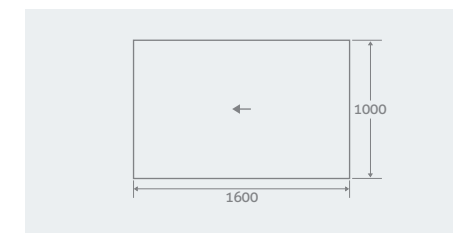

PLEASE NOTE, SUITABLE FOR TILES ONLY

Single Fall

1000 x 1000 x 20 - 7 128493 **£304**

Single Fall

1600 x 1000 x 20 - 7 128494 **£436**

Single Fall

1200 x 900 x 20 - 8 37830 **£304**

SINGLE FALL SLOPING BOARD LINEAR DRAIN