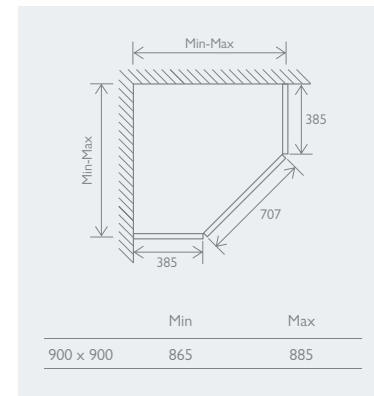

HINGED DOOR

Black		
900 x 900	82386	£1332

PENTA SHOWER TRAY

900 x 900	18680	£290
-----------	-------	------

SHOWER TRAY LEG SET

Raises shower tray to 130mm high

110mm	12793	£134
-------	-------	------

FAST FLOW SHOWER WASTE