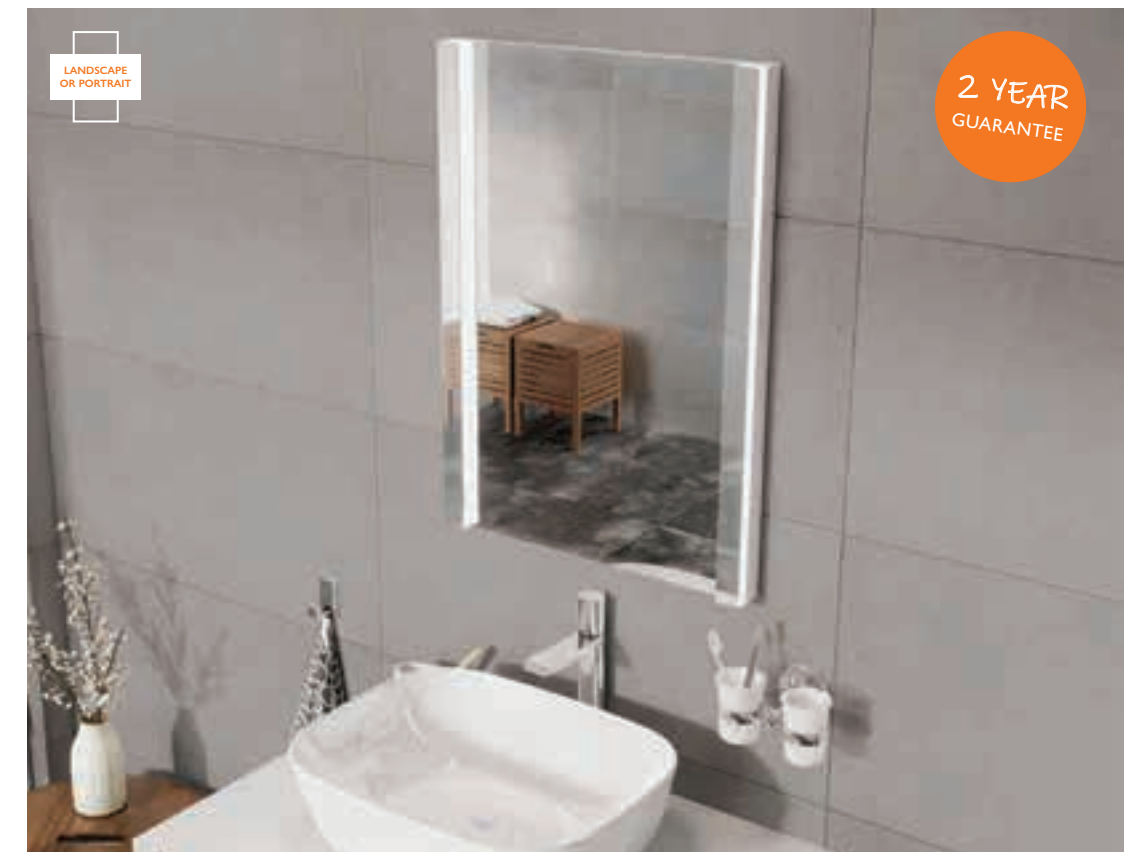

– Infrared sensor*
 – Can be hung landscape or portrait
 – Demister pad

W 700 x H 500	82168	£395
W 800 x H 600	82169	£468
W 1250 x H 600*	82170	£680

2 YEAR GUARANTEE

2 YEAR GUARANTEE

Hermes Basin 63795

	Low Energy LED	Infrared Sensor	Touch Switch	Demister Pad	Shaver Socket	Wireless Phone Charger	Toothbrush Charger	Bluetooth Speakers	Backlit
ASTLEY	•	•	–	•	–	–	–	–	•
NOVA	•	•	–	•	–	–	–	–	–