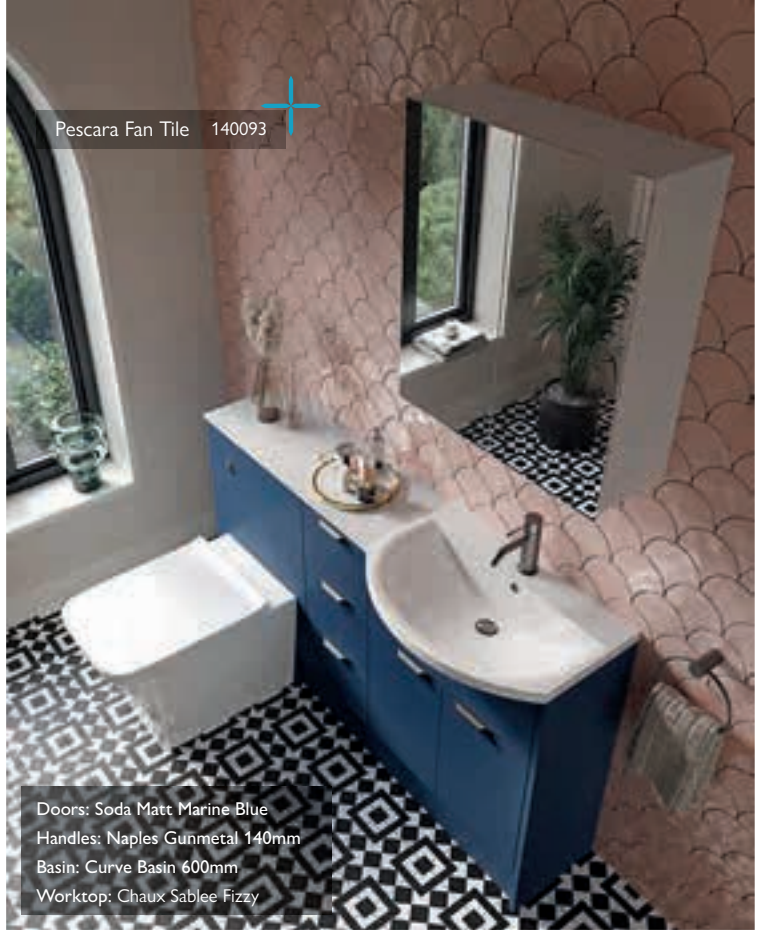

Pescara Fan Tile 140093