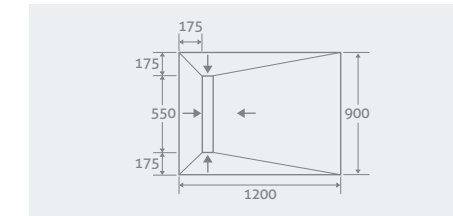

PLEASE NOTE, SUITABLE FOR TILES ONLY

Single Fall
1200 x 900 x 40/25 37851 **£985**

Four Falls
900 x 900 x 30 37846 **£801**

Four Falls
1600 x 900 x 30 37849 **£973**

Four Falls
1200 x 900 x 30 37848 **£895**