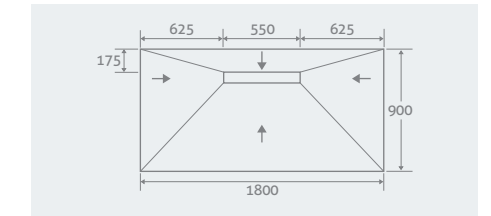

Four Falls
1800 x 900 x 30 37850 **£1007**