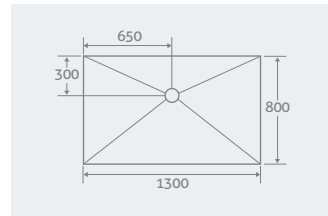

Offset Drain
1300 x 800 x 20 12856 **£361**