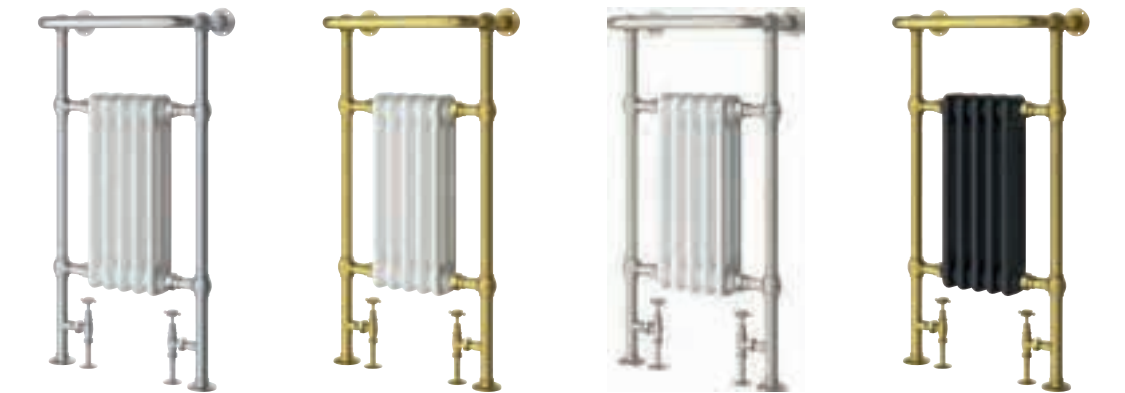

SMALL HEATED TOWEL WARMER

Pipe centres 358mm plus valves

	BTU	Chrome/White	Brushed Gold/White	Brushed Nickel/White	Brushed Gold/Black
H 938 x W 500	1448	12682	138789	186115	138790
		£439	£669	£669	£669