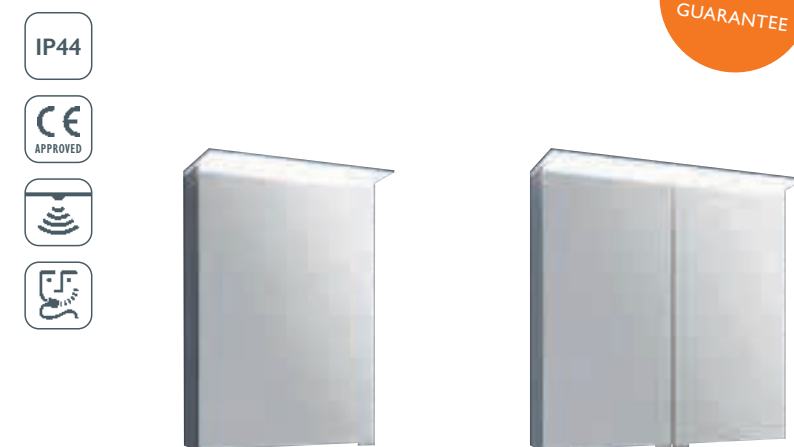

ROSE ALUMINIUM LED MIRRORED WALL CABINETS

Infrared Sensor*: Bottom
Shaver Socket: Top Right Inside

2 YEAR
GUARANTEE