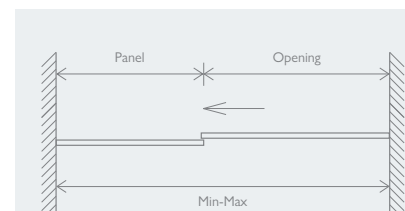

SLIDING DOOR

Min	Max	Panel	Opening
1200	1170	1200	546

SIDE PANEL

Min	Max
800	770
900	870