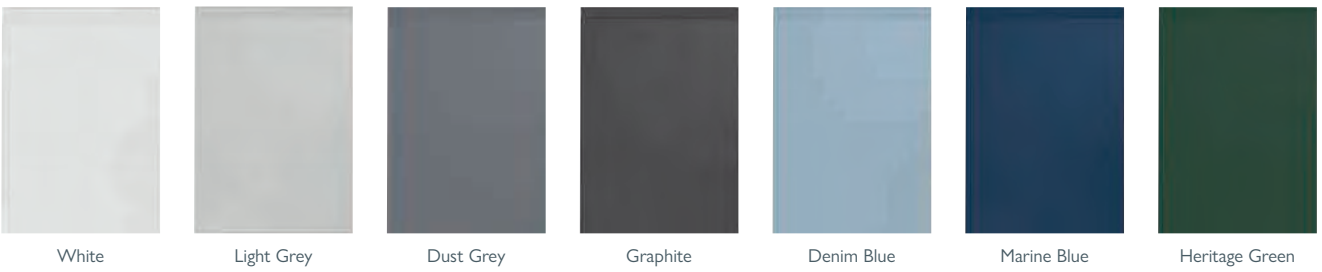

PAISLEY

Orlando Bath 138208

Doors: Paisley Denim Blue
Basin: Curve 1544mm
Worktop: Not Required

DOOR OPTIONS

Handleless door fronts
- Available in matt

Doors: Paisley Graphite
Basin: Inverso 600mm
Worktop: Marmo Treviso