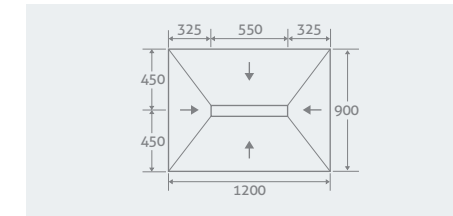

PLEASE NOTE, SUITABLE FOR TILES ONLY

Single Fall
1200 x 900 x 40/25 37851 **£985**

Four Falls
900 x 900 x 30 37846 **£801**

Four Falls
1600 x 900 x 30 37849 **£973**

Four Falls
1200 x 900 x 30 37848 **£895**