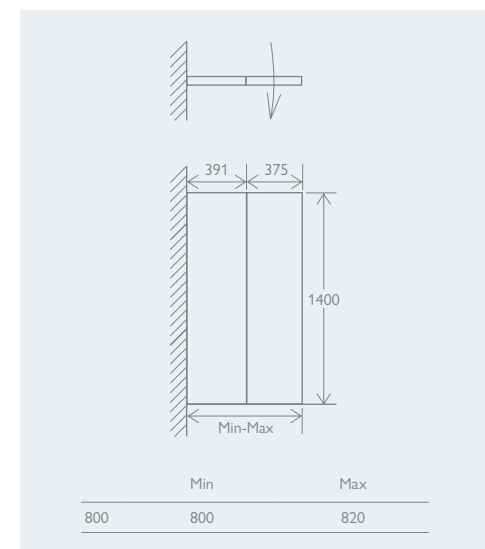

SINGLE

Chrome	12551	£284
Black	138914	£312
Gunmetal	175805	£371
Brushed Gold	175804	£371
Brushed Bronze	175806	£371
Brushed Nickel	175807	£371

SINGLE CURVED

	Chrome	
800	12552	£284

DOUBLE

	Chrome	
Without Towel Rail	12550	£346
With Towel Rail	12553	£371