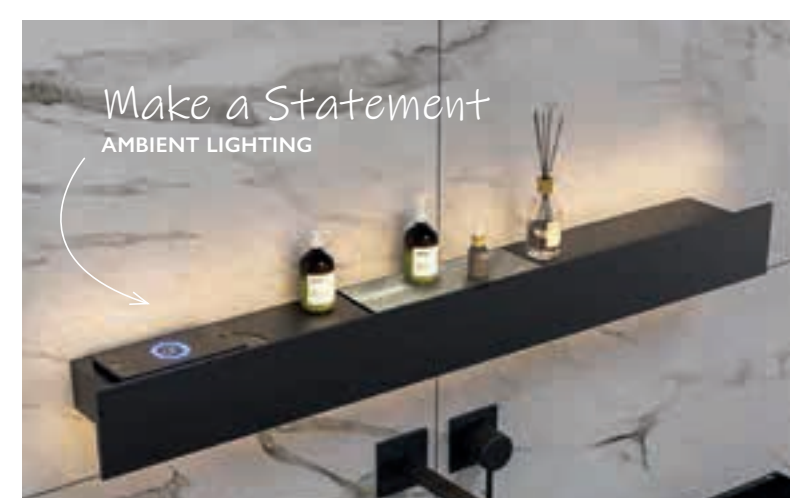

EOS SMART SHELF With Ambient Lighting

- Ambient lighting
- Wireless charger
- Dual USB ports
- 2100-6500k Colour temp

600mm	20.7W	167162	£236
700mm	21.7W	167163	£257
800mm	22.7W	167164	£278
1200mm	26.7W	167165	£278