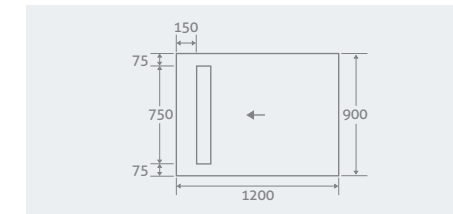

Single Fall
1200 x 900 x 40/25 37851 **£985**