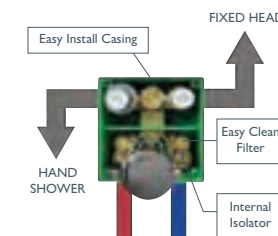

**3 YEAR
GUARANTEE**

BYRON – GUNMETAL

BASIN MONO

0.5 bar min.
– Excludes waste

Gunmetal
138930 **£274**

FLOOR STANDING BATH SHOWER MIXER

1.0 bar min.

Gunmetal
138929 **£1149**

SHOWER PACKS

BYRON LUSOR

Thermostatic Valve, 1.5 Bar Min.
– Powerful air injection fixed head
– Stainless steel riser rail
– 3 function click hand shower
– Storage shelf
– Smart button with flow control
– Robust sliding holder

Gunmetal
138924 **£1562**

BYRON ATOM

Thermostatic Valve, 1.5 Bar Min.
– Powerful air injection fixed head
– Stainless steel riser rail
– 3 function click hand shower
– Storage shelf
– Smart button with flow control
– Robust sliding holder

Gunmetal
138917 **£1359**

CONCEALED VALVE PACKAGES

Thermostatic Valve, 1 Bar Min.
– Easy Install Casing
– Easy Clean Filters
– Pre-installed Internal Isolators
– Preset Temperature
– Solid Virgin Brass Construction
– ABS handset and fixed head

DUAL OUTLET

Gunmetal
152532 **£1218**

TRIPLE OUTLET

Gunmetal
152534 **£1400**

BYRON – CHROME

BASIN MONO

0.5 bar min.
– Excludes waste

Chrome
91156 **£250**

FLOOR STANDING BATH SHOWER MIXER

1.0 bar min.

Chrome
124267 **£959**

SHOWER PACKS

BYRON LUSOR

Thermostatic Valve, 1.5 Bar Min.
– Powerful air injection fixed head
– Stainless steel riser rail
– 3 function click hand shower
– Storage shelf
– Smart button with flow control
– Robust sliding holder

Chrome
138925 **£1359**

BYRON ATOM

Thermostatic Valve, 1.5 Bar Min.
– Powerful air injection fixed head
– Stainless steel riser rail
– 3 function click hand shower
– Storage shelf
– Smart button with flow control
– Robust sliding holder

Chrome
138918 **£1245**

CONCEALED VALVE PACKAGES

Thermostatic Valve, 1 Bar Min.
– Easy Install Casing
– Easy Clean Filters
– Pre-installed Internal Isolators
– Preset Temperature
– Solid Virgin Brass Construction
– ABS handset and fixed head

DUAL OUTLET