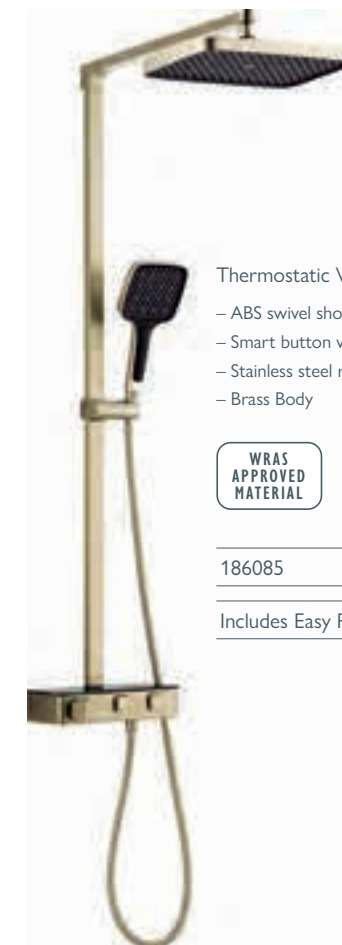

Thermostatic Valve, 1.5 Bar Min.
– ABS swivel shower head & handset
– Smart button with flow control
– Stainless steel riser rail & hose
– Brass Body

186085 £1066

Includes Easy Plumb Kit

CONCEALED VALVE PACKAGES