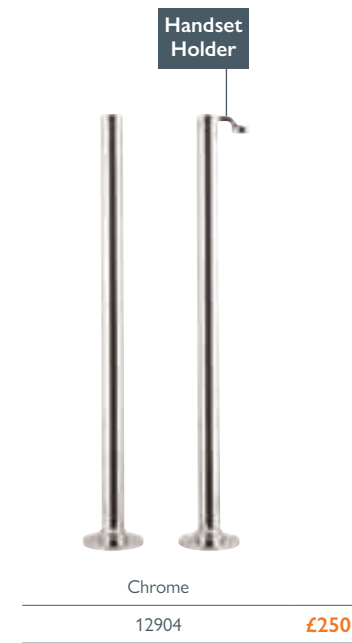

STAND PIPES

Ideal for freestanding baths