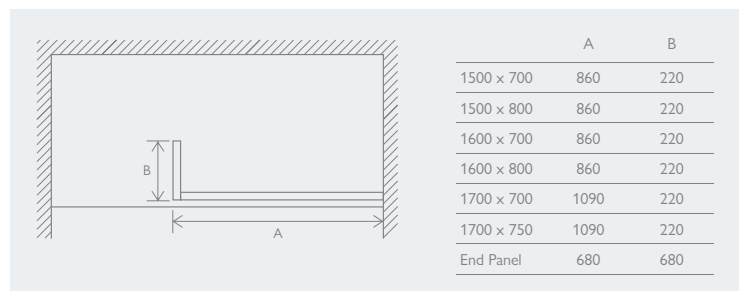

10 YEAR
GUARANTEE

Wendu Tile 111658

Luso Tile 82449

RIO

WALK IN ENCLOSURE

Includes:
Fixed Screen, Fixed Return Panel, Support Bar & 40mm Low Profile Shower Tray

Tray Size	Chrome		Black	
	Code	Price	Code	Price
1500 x 700	15449	£1055	82388	£1159
1500 x 800	15450	£1069	82389	£1173
1600 x 700	15451	£1083	83928	£1187
1600 x 800	15452	£1105	83929	£1209
1685 x 700	15453	£1147	82390	£1245
1680 x 760	15454	£1161	82391	£1259
680 End Panel	12609	£341	82110	£358