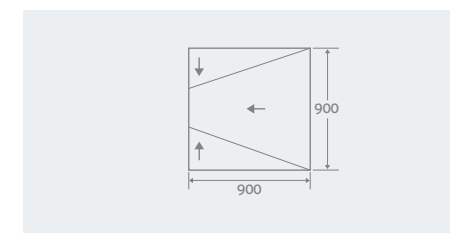

Three Falls

900 x 900 x 30 - 7 129004 **£242**