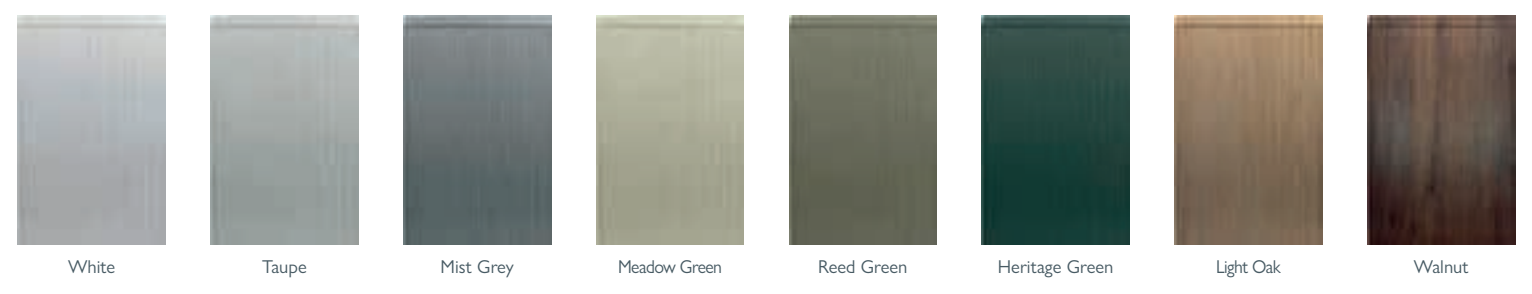

DOOR OPTIONS

Ribbed handleless door fronts
– Available in matt

White   Taupe   Mist Grey   Meadow Green   Reed Green   Heritage Green   Light Oak   Walnut