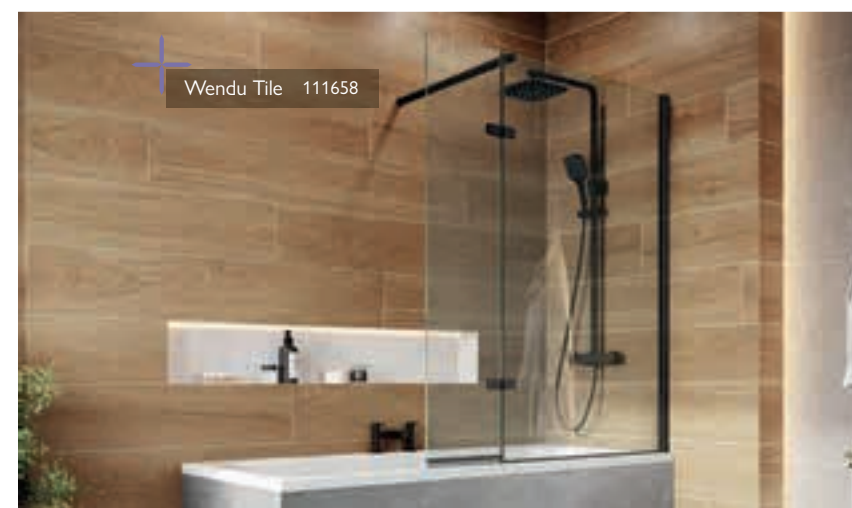

Wendu Tile 111658