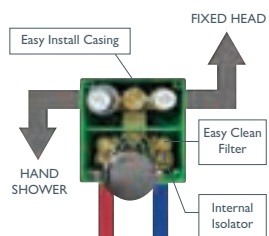

**3 YEAR
GUARANTEE**

BYRON – GUNMETAL

BASIN MONO

0.5 bar min.
– Excludes waste

Gunmetal
138930 **£274**

FLOOR STANDING BATH SHOWER MIXER

1.0 bar min.

Gunmetal
138929 **£1149**

SHOWER PACKS

BYRON LUSOR

Thermostatic Valve, 1.5 Bar Min.
– Powerful air injection fixed head
– Stainless steel riser rail
– 3 function click hand shower
– Storage shelf
– Smart button with flow control
– Robust sliding holder

Gunmetal
138924 **£1562**

BYRON ATOM

Thermostatic Valve, 1.5 Bar Min.
– Powerful air injection fixed head
– Stainless steel riser rail
– 3 function click hand shower
– Storage shelf
– Smart button with flow control
– Robust sliding holder

Gunmetal
138917 **£1359**

CONCEALED VALVE PACKAGES

Thermostatic Valve, 1 Bar Min.
– Easy Install Casing
– Easy Clean Filters
– Pre-installed Internal Isolators
– Preset Temperature
– Solid Virgin Brass Construction
– ABS handset and fixed head

DUAL OUTLET

Gunmetal
152532 **£1218**

TRIPLE OUTLET

Gunmetal
152534 **£1400**

BYRON – CHROME

BASIN MONO

0.5 bar min.
– Excludes waste

Chrome
91156 **£250**

FLOOR STANDING BATH SHOWER MIXER

1.0 bar min.

Chrome
124267 **£959**

SHOWER PACKS

BYRON LUSOR

Thermostatic Valve, 1.5 Bar Min.
– Powerful air injection fixed head
– Stainless steel riser rail
– 3 function click hand shower
– Storage shelf
– Smart button with flow control
– Robust sliding holder

Chrome
138925 **£1359**

BYRON ATOM

Thermostatic Valve, 1.5 Bar Min.
– Powerful air injection fixed head
– Stainless steel riser rail
– 3 function click hand shower
– Storage shelf
– Smart button with flow control
– Robust sliding holder

Chrome
138918 **£1245**

CONCEALED VALVE PACKAGES

Thermostatic Valve, 1 Bar Min.
– Easy Install Casing
– Easy Clean Filters
– Pre-installed Internal Isolators
– Preset Temperature
– Solid Virgin Brass Construction
– ABS handset and fixed head

DUAL OUTLET