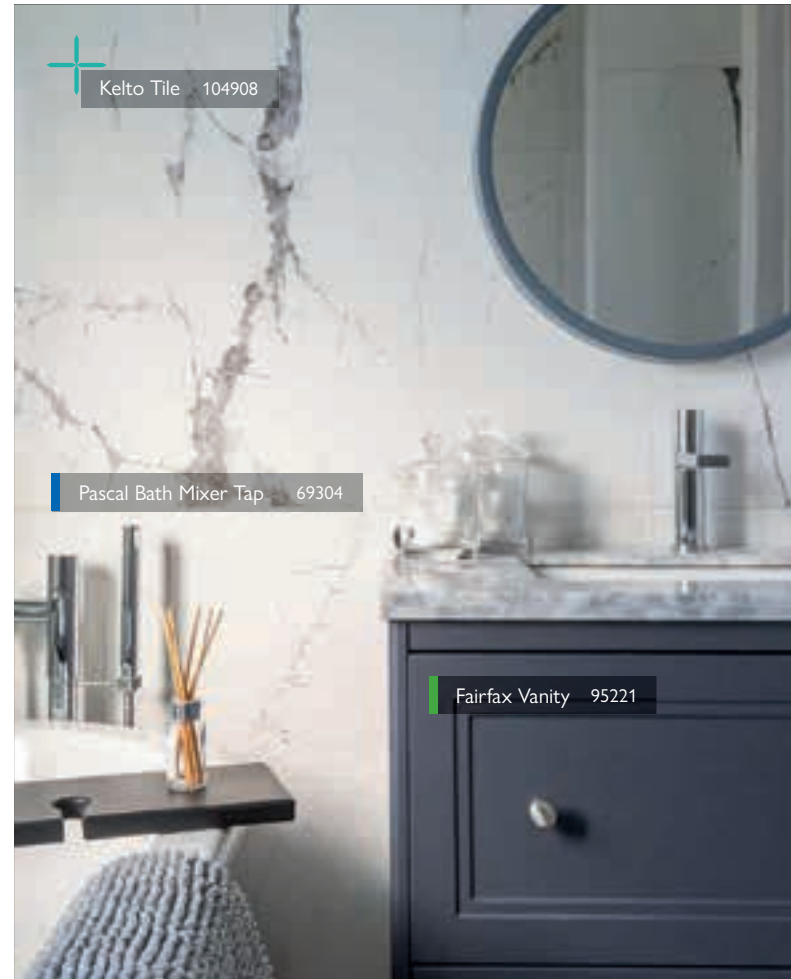

CUSTOMER INSPO

Whether you're drawn to the timeless elegance of traditional designs with vintage fixtures and intricate tilework, or prefer the clean lines and bold aesthetics of modern bathrooms, our range offers something for everyone. Let's explore how our customers have transformed their bathrooms into unique and personalised sanctuaries.