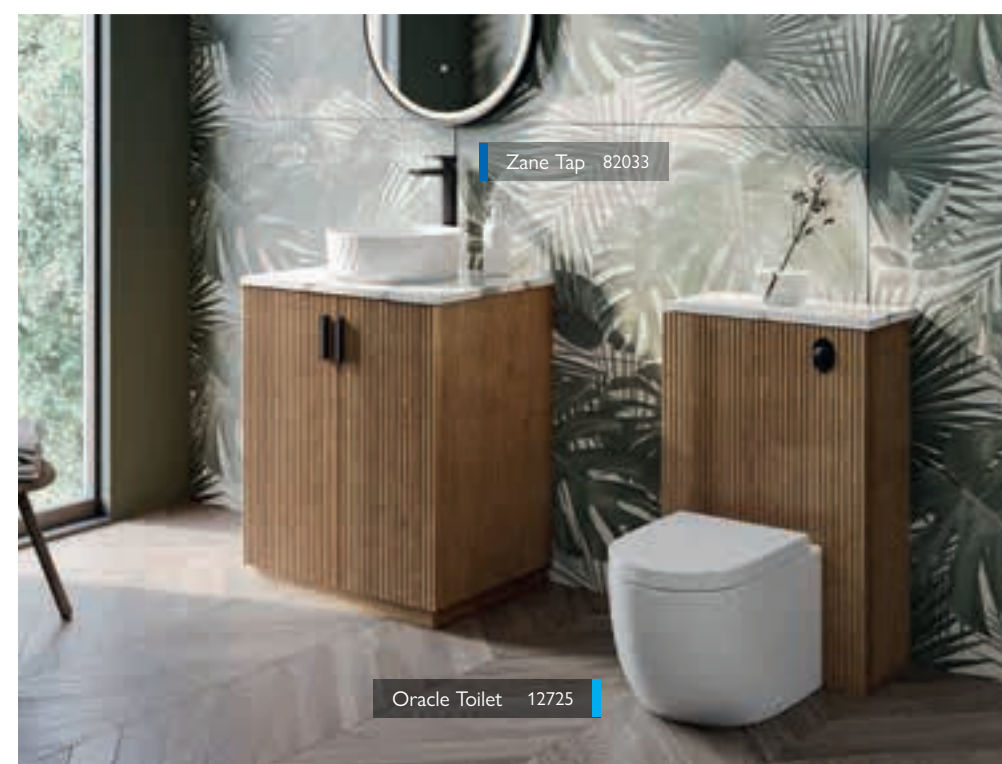

Zane Tap 82033

Oracle Toilet 12725