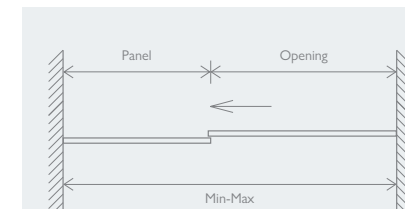

SIDE PANEL

	Min	Max
700	665	685
760	725	745
800	765	785
900	865	885

SOLID

- Easy Clean Glass
- 10mm Toughened Glass
- Solid Brass Handle
- Aluminium Profile
- Universally Handed

SLIDING DOOR

Chrome		
1200	17979	£1305
1400	17980	£1405