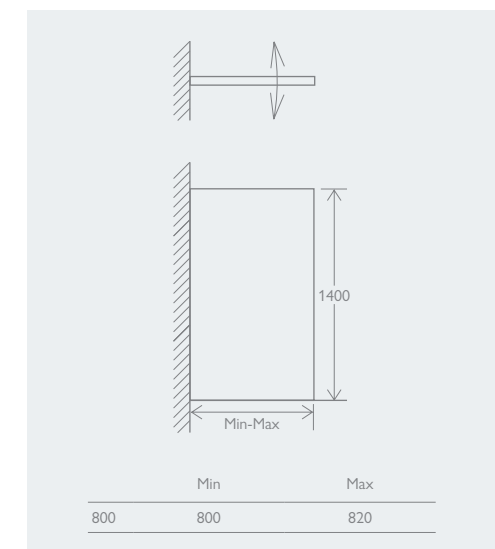

SINGLE

Chrome	12551	£284
Black	138914	£312
Gunmetal	175805	£371
Brushed Gold	175804	£371
Brushed Bronze	175806	£371
Brushed Nickel	175807	£371

SINGLE CURVED

	Chrome	
800	12552	£284

DOUBLE

	Chrome	
Without Towel Rail	12550	£346
With Towel Rail	12553	£371