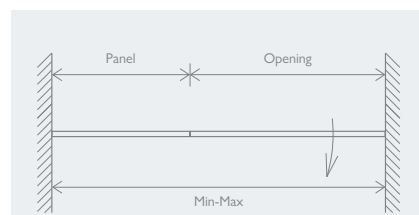

HINGED DOOR				
	Min	Max	Panel	Opening
800	765	785	234	489
900	865	885	234	589
1200	1165	1185	534	589

SIDE PANEL		
	Min	Max
800	765	785
900	865	885