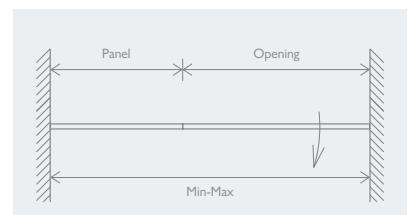

HINGED DOOR				
	Min	Max	Panel	Opening
800	765	790	-	665
900	865	890	-	765
1000	965	990	430	477
1200	1165	1190	530	577
1400	1365	1390	730	577
1500	1465	1490	830	577

SIDE PANEL		
	Min	Max
760	725	745
800	765	785
900	865	885

2000 10mm

REQUIRES SUPPORT BRACKETS WHEN PURCHASED WITH A SIDE PANEL

SUPPLIED WITH SUPPORT BRACKETS

REQUIRED FOR 800 & 900 DOORS WHEN PURCHASED WITH A SIDE PANEL