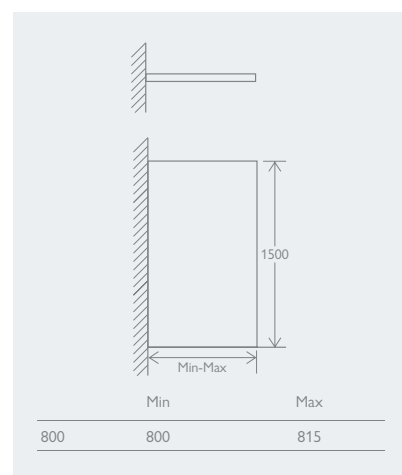

ROMA

BATH SCREEN With Hinged Panel

Includes 1200mm support bar which can be cut down for use with narrower baths
 – Easy Clean Glass
 – 8mm Toughened Glass
 – Solid Brass Hinges
 – Aluminium Profile
 – Universally handed