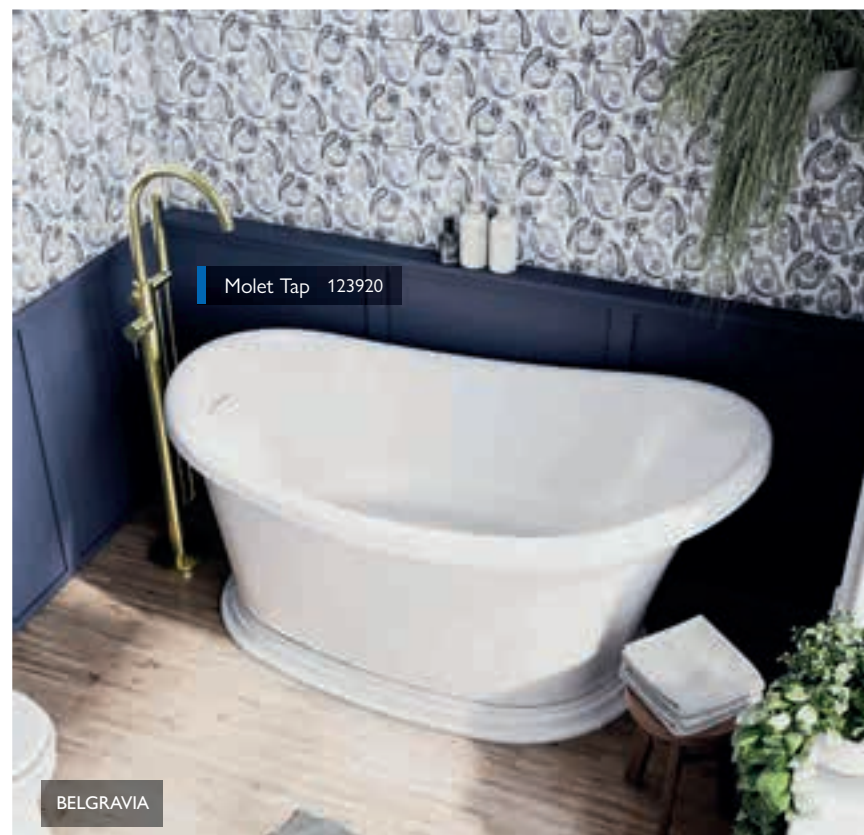

BOLTON

GLADSTONE

Molet Tap 123920

BELGRAVIA

25 YEAR
GUARANTEE

DOWNTON

- Double skin acrylic
- Includes white waste & overflow.
- Designed to complement any tap colour

White