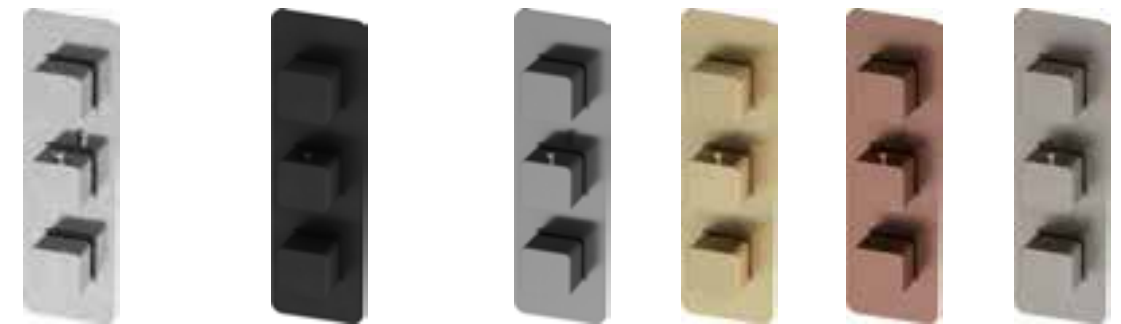

LUCCA

Thermostatic valve, 0.5 bar min.
Minimum Wall Cavity 75mm

– Square controls

	Chrome	Black	Gunmetal	Brushed Gold	Brushed Bronze	Brushed Nickel
Dual Outlet	176100 £466	176101 £576	176103	176102	176105	176104 £634
Triple Outlet	176106 £558	176107 £667	176109	176108	176111	176110 £725