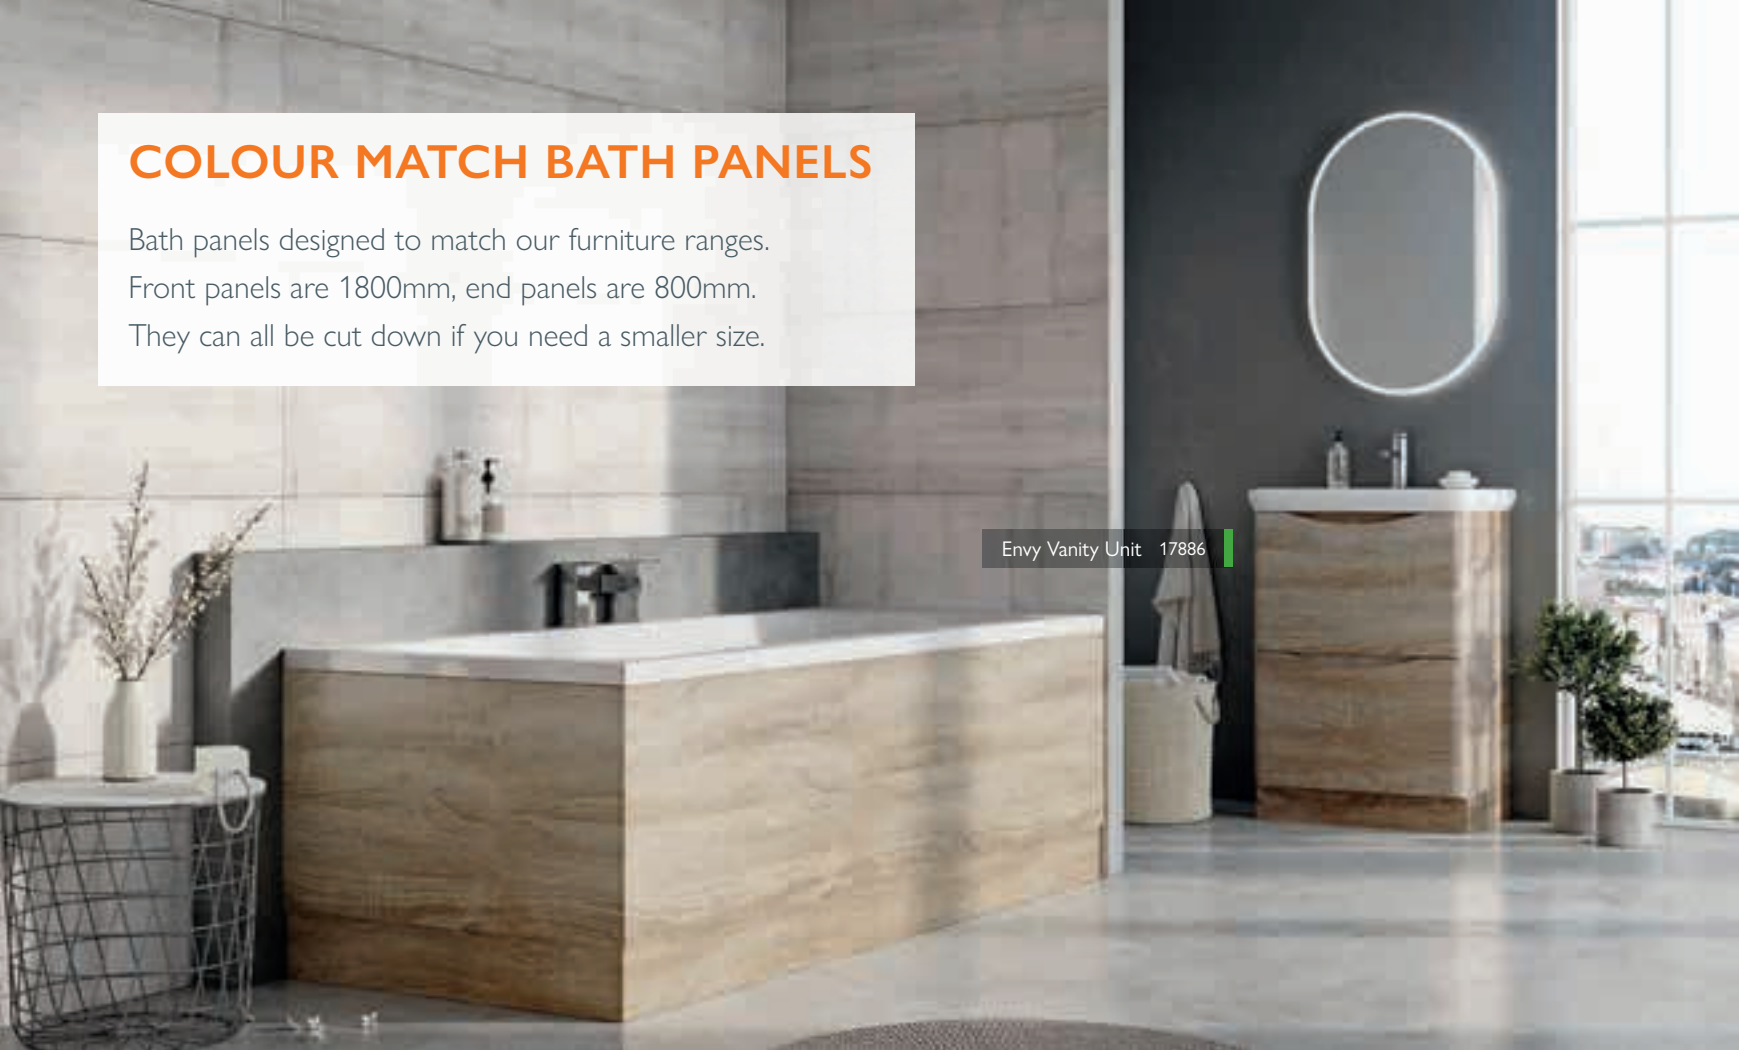

	Gloss White	
Front Panel 1800	68658	£129
End Panel 800	68659	£98

COLOUR MATCH BATH PANELS

Bath panels designed to match our furniture ranges.
Front panels are 1800mm, end panels are 800mm.
They can all be cut down if you need a smaller size.