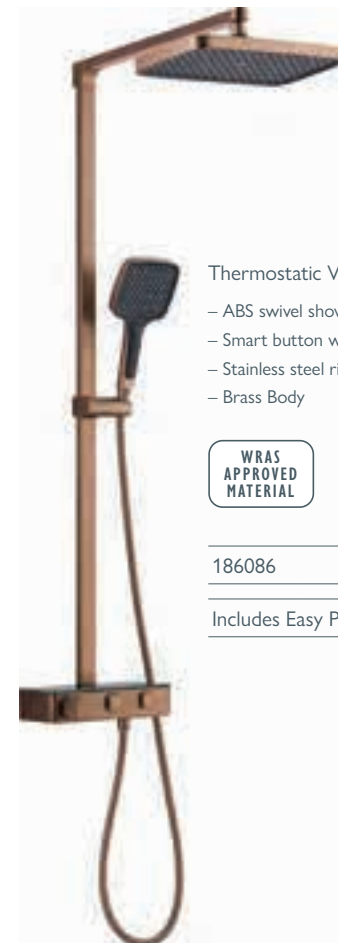

1.0 bar min.

186079 £1149

3 YEAR GUARANTEE

THERMOSTATIC SHOWER PACK

Thermostatic Valve, 1.5 Bar Min.
 – ABS swivel shower head & handset
 – Smart button with flow control
 – Stainless steel riser rail & hose
 – Brass Body