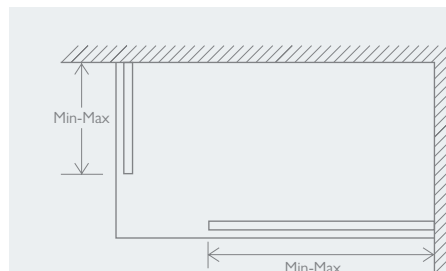

FROSTED GLASS

Without Support Bar

	Chrome	Black
480	-	138869 £417
580	-	138871 £456
680	82097 £508	82098 £550

Including 800mm Support Bar

	Chrome	Black
780	-	138873 £539
880	82100 £551	82101 £566
980	82103 £612	82104 £623
1080	-	138875 £643
1180	82106 £658	82107 £672

	Min	Max
480	480	500
580	580	600
680	680	700
780	780	800
880	880	900
980	980	1000
1080	1080	1100
1180	1180	1200

SUPPORT BARS

EXTENSION SUPPORT BAR

For larger trays or wet rooms (over 800 wide)

	Chrome	Black
1200	12590 £155	82129 £164

CEILING ARM

	Chrome	Black
800	111369 £145	111368 £157

ANGLED SUPPORT BAR

For use with screens up to 780

	Chrome	Black
For 480 & 580 Screens	24584 £76	-
For 680 Screens	24585 £82	82127 £95
For Screens Over 680	24586 £89	82128 £101