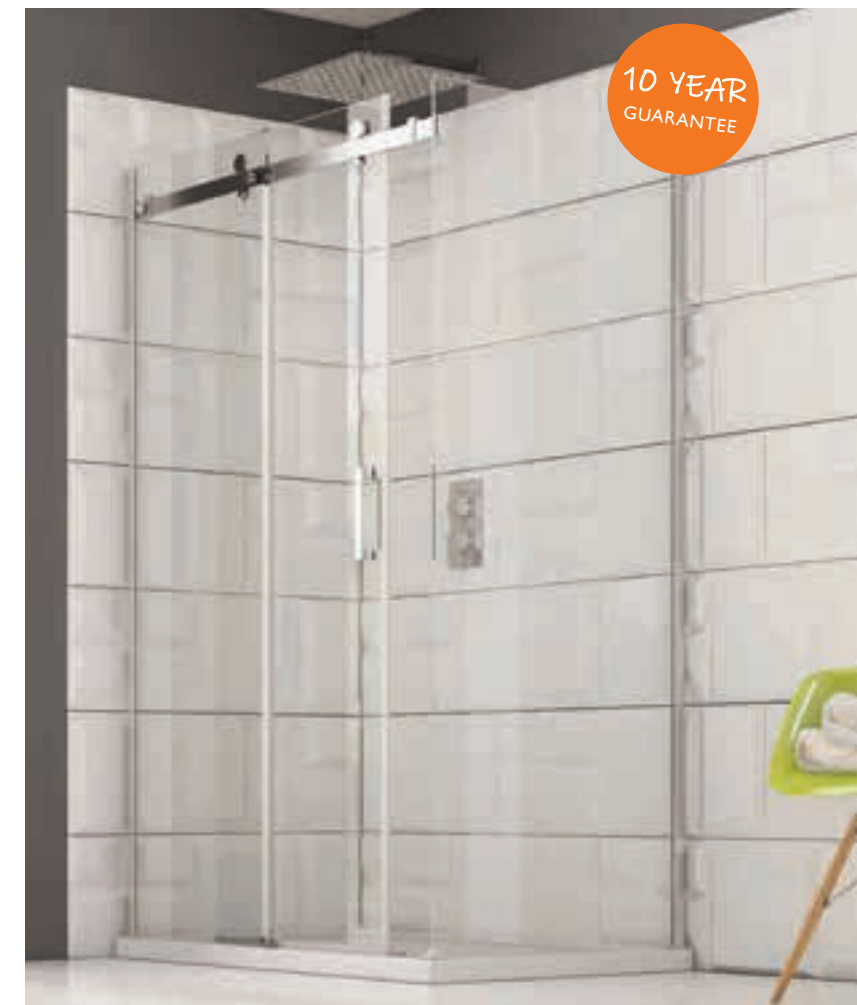

Chrome		
1200	12583	£980

SIDE PANEL

800	12584	£368
900	12585	£383

SLIDING DOOR

Min	Max	Panel	Opening
1200	1170	1200	546

SIDE PANEL

Min	Max
800	770
900	870

10 YEAR
GUARANTEE