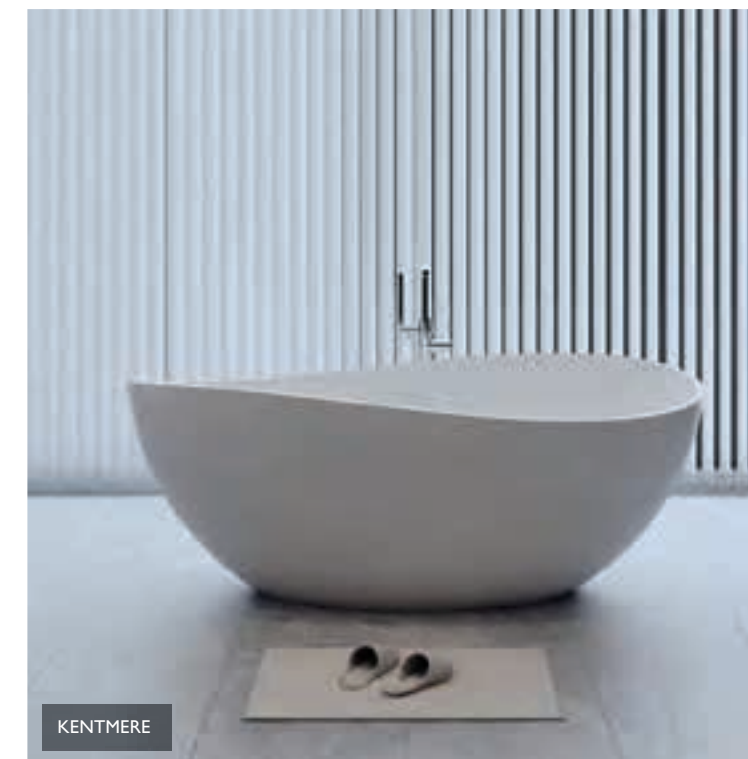

SKIDDAW

KENTMERE