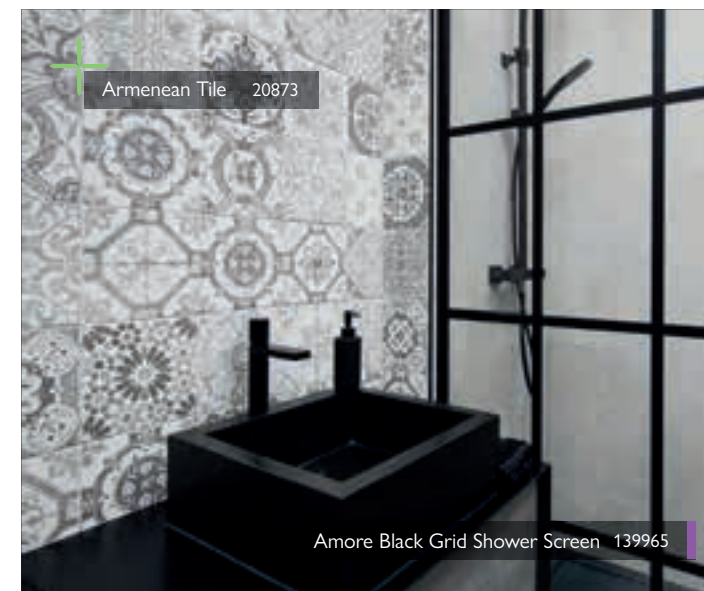

From traditional details to contemporary finishes, these transformations showcase the perfect harmony of styles. Let their creativity inspire your own designs—start your journey with the ideas inside our brochure!