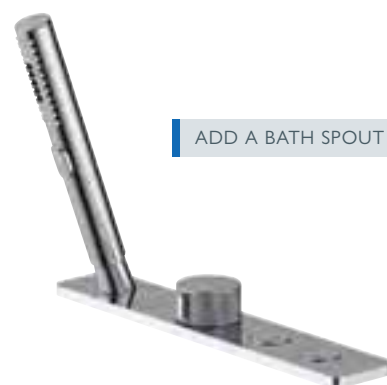

DECK MOUNTED 2 WAY BATH SHOWER MIXER

Use with an overflow bath filler or any bath spout.
1.5 bar min.