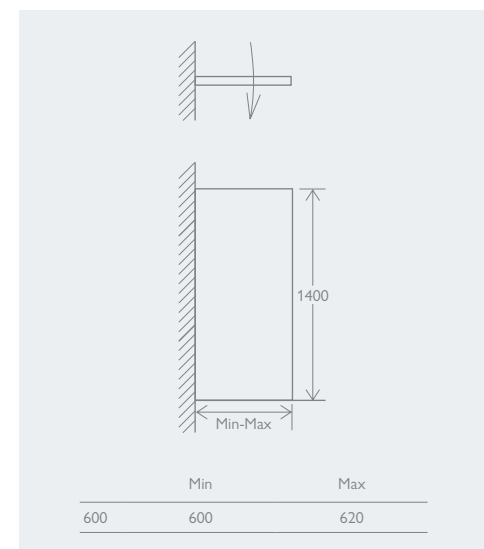

SINGLE

Chrome	12551	£284
Black	138914	£312
Gunmetal	175805	£371
Brushed Gold	175804	£371
Brushed Bronze	175806	£371
Brushed Nickel	175807	£371

SINGLE CURVED

	Chrome	
800	12552	£284

DOUBLE

	Chrome	
Without Towel Rail	12550	£346
With Towel Rail	12553	£371