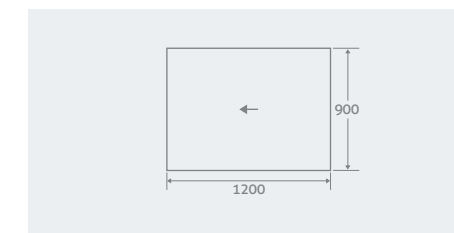

PLEASE NOTE, SUITABLE FOR TILES ONLY

Single Fall

1000 x 1000 x 20 - 7 128493 **£304**

Single Fall

1600 x 1000 x 20 - 7 128494 **£436**

Single Fall

1200 x 900 x 20 - 8 37830 **£304**

SINGLE FALL SLOPING BOARD LINEAR DRAIN