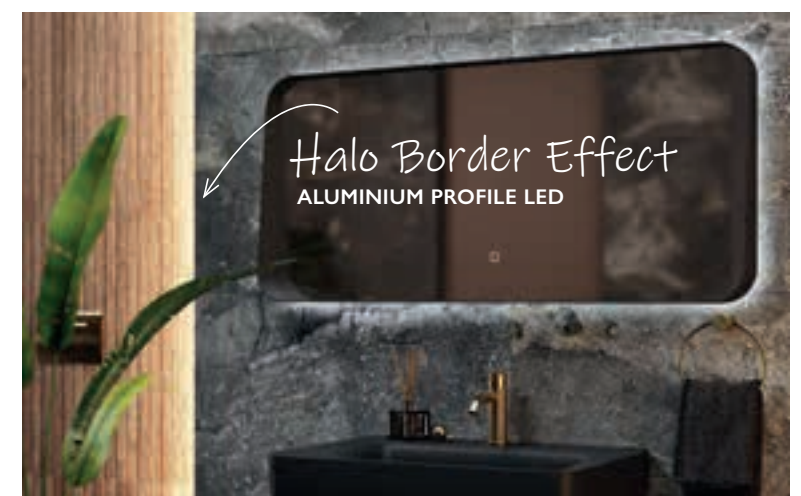

EOS SMART SHELF With Ambient Lighting

- Ambient lighting
- Wireless charger
- Dual USB ports
- 2100-6500k Colour temp

600mm	20.7W	167162	£236
700mm	21.7W	167163	£257
800mm	22.7W	167164	£278
1200mm	26.7W	167165	£278