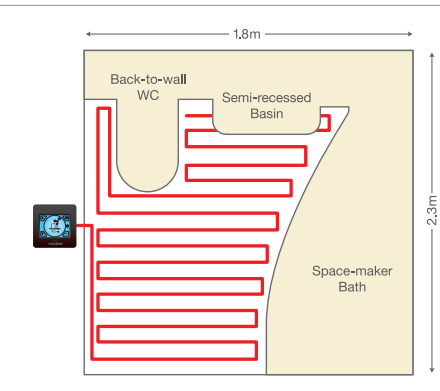

CALCULATE THE LENGTH OF LOOSE CABLE YOU NEED

EXAMPLE:

Bathroom size – 2.3m x 1.8m = 4.14m²

Minus the space taken by the bathroom furniture leaves 1.73m²

Order the 25m Cable kit.

Add your choice of thermostat from the options below.