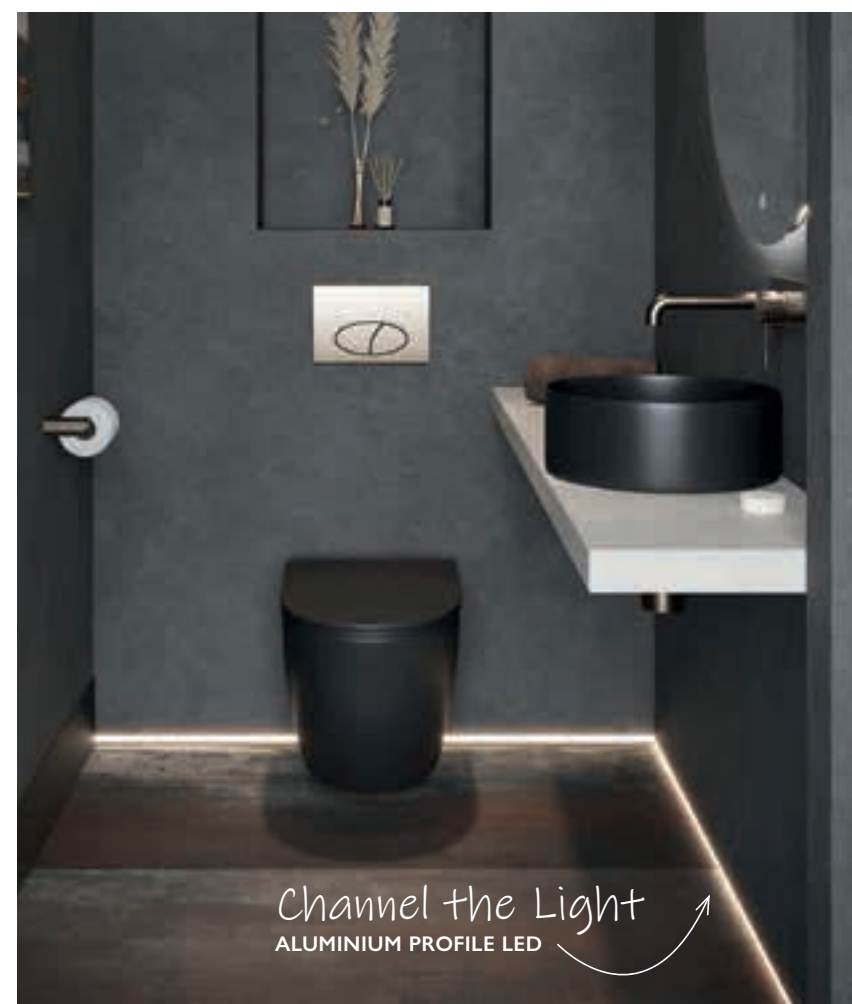

LIGHTING

LED STRIP LIGHTS

DOTLESS LED TAPE With PIR Motion Sensor

LED tape, 2m power lead & driver

- 9.6W
- 480 LED per meter
- Cutable every 25mm
- Natural white 4000k (720 lumens per meter)
- 3M VHB backing

500mm	166176	£75
1m	166177	£91
2m	166178	£139
3m	166179	£169

ALUMINIUM PROFILE LED KIT

LED tape, 12 x 12mm aluminium profile, 3m self adhesive tape, 2m power lead & driver

- 10W
- 700 lumens per meter
- 144 LED per meter
- Cutable every 21mm
- Natural white 4000k
- Tile in or surface mount

	Aluminium		Black	
1m	166180	£68	166181	£72
2m	166182	£116	166183	£120
3m	152271	£150	152272	£156

LED PLINTH LIGHTS

LED PLINTH LIGHT KIT

5 plinth lights, 3m power lead & driver

- 0.4W LED
- 27 lumens per light
- 144 LED per Meter
- 30mm diameter

	Chrome		Black	
	152273		152274	£31

LED LIGHT BARS

RECHARGEABLE LED LIGHT With PIR Motion Sensor

- Built-in PIR sensor
- Natural white 4000k
- Micro USB charging lead
- Fixed with magnets
- 9mm diameter

		Aluminium		Black	
200mm	1W	152277	167730	£38	
400mm	2W	166812	-	£64	
450mm	2W	152278	167731	£64	
564mm	3W	166813	-	£89	
864mm	4W	166814	-	£101	

EOS SMART SHELF With Ambient Lighting

- Ambient lighting
- Wireless charger
- Dual USB ports
- 2100-6500k Colour temp

600mm	20.7W	167162	£236
700mm	21.7W	167163	£257
800mm	22.7W	167164	£278
1200mm	26.7W	167165	£278