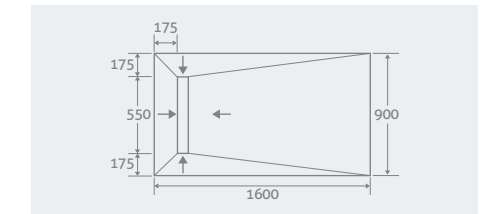

Four Falls
1600 x 900 x 30 37849 **£973**