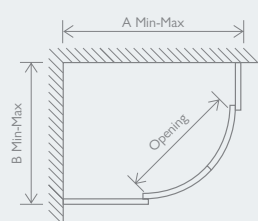

10 YEAR
GUARANTEE

RIO

- 6mm Glass
- Quick Release Door Rollers
- Easy & Quick Install, Hidden Fixings
- Solid Brass Handles, Aluminium Profile
- Universally Handed

TWIN SLIDING DOOR QUADRANT

Chrome		
800 x 800	12603	£499
900 x 900	12607	£518
1000 x 800	12591	£529
1200 x 800	12593	£560
1200 x 900	12594	£590