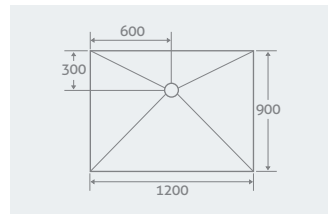

Offset Drain
1200 x 900 x 20 12855 **£361**