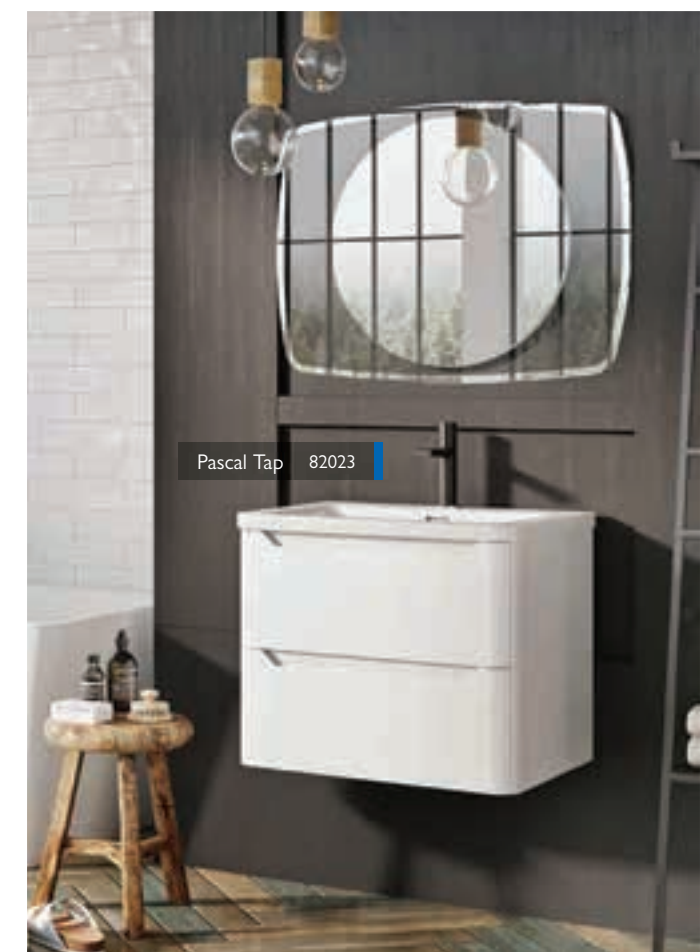

Amore Screen 139947

Pascal Tap 82023