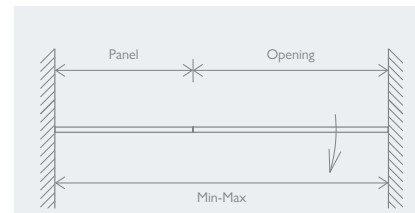

PIVOT DOOR				
	Min	Max	Panel	Opening
760	725	760	-	510
800	765	800	-	550
900	865	900	-	650
1000	965	1000	252	550
1200	1165	1200	452	550

SIDE PANEL		
	Min	Max
700	665	700
760	725	760
800	765	800
900	865	900