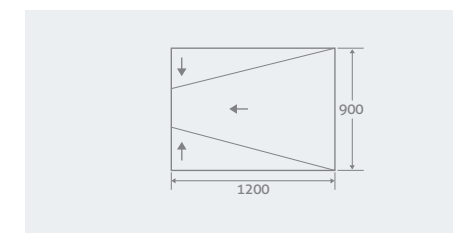

Three Falls

1200 x 900 x 30 - 8 129003 **£278**