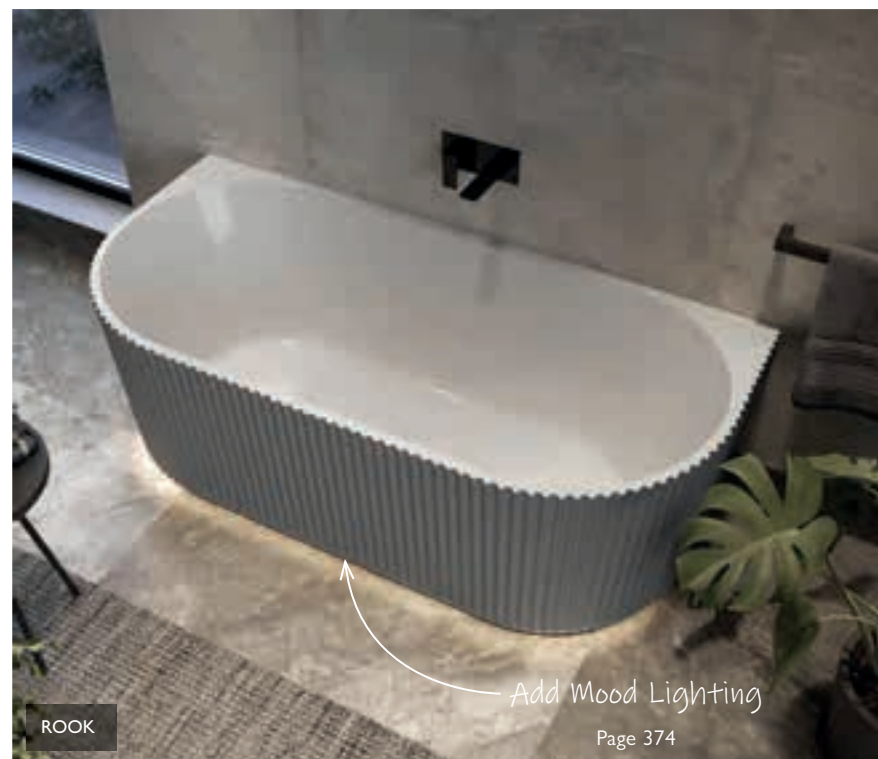

ROOK

Add Mood Lighting

Page 374

ROOK

- Double skin acrylic
- Includes white waste & overflow.
- Designed to complement any tap colour

White

1700 x 800

139990

£1899

Light Grey

139991

Midnight Grey

139992

£2265

ORLANDO

- Double skin acrylic
- Includes white waste & overflow.
- Designed to complement any tap colour

White

1700 x 800

138208

£1899

Light Grey

139988

Midnight Grey

139989

£2265

ESSENCE

- Double skin acrylic
- Includes white waste & overflow.
- Designed to complement any tap colour

White

1750 x 750

21727

£1680

Silver

21725

£1999

Black Galaxy

21726

£1999

LYNX

- Double skin acrylic
- Includes white waste & overflow.
- Designed to complement any tap colour

1750 x 825

21728

£2356

SLEEK

- Double skin acrylic
- Includes white waste & overflow.
- Designed to complement any tap colour

1680 x 730

69332

£1793

CITADEL

- Suitable for deck mount taps
- Double skin acrylic
- Includes white waste & overflow.
- Designed to complement any tap colour

1600 x 800

77917

£2239

TYRELL

- Suitable for deck mount taps
- Double skin acrylic
- Includes white waste & overflow.
- Designed to complement any tap colour

1600 x 800

77916

£2112

BAGNI

- Double skin acrylic
- Includes chrome waste & overflow

1675 x 805

15420

£1544

LAVADO

- Double skin acrylic
- Includes white waste & overflow.
- Designed to complement any tap colour

1700 x 790

12542

£1699