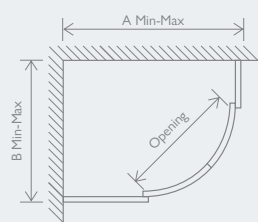

A Min	A Max	B Min	B Max	Opening
800 x 800	765	785	765	785	390
900 x 760	865	885	725	745	425
900 x 900	865	885	865	885	520
1000 x 800	965	985	765	785	457
1000 x 900	965	985	865	885	520
1100 x 760	1065	1085	725	745	423
1200 x 800	1165	1185	765	785	455
1200 x 900	1165	1185	865	885	518
1300 x 760	1265	1285	725	745	425
1400 x 800	1365	1385	765	785	540