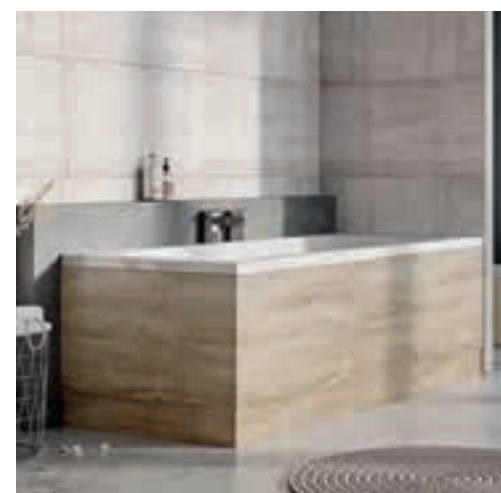

ENVY

FEATURES
Four Basin Options
Floor Standing & Wall Hung
Vanity Units
Soft Close Drawers
& Doors

2 YEAR
GUARANTEE

Jazz Soap Dispenser 69294

Milano Bath 21736