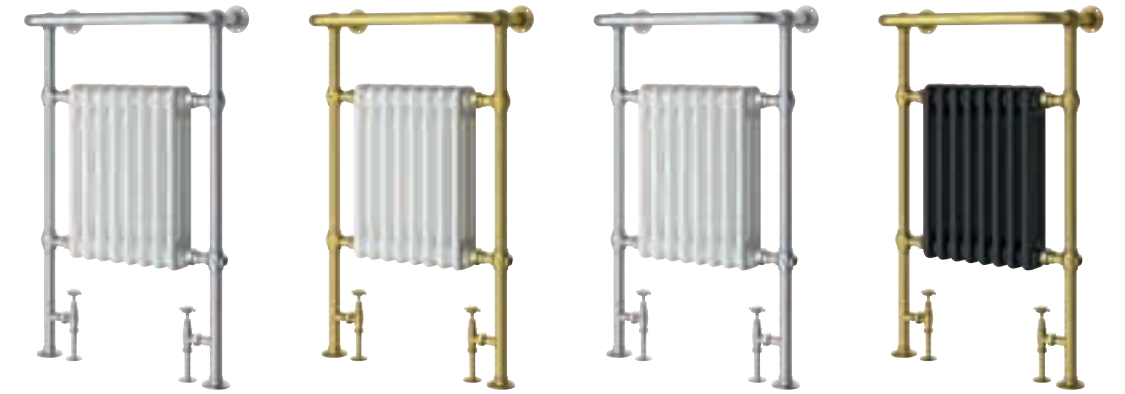

HILTON

HEATED TOWEL WARMER

Pipe centres 454mm plus valves

	BTU	Chrome/White	Brushed Gold/White	Brushed Nickel/White	Brushed Gold/Black
H 940 x W 600	1696	12683	138787	186114	138788
		£439	£669	£669	£669

SMALL HEATED TOWEL WARMER