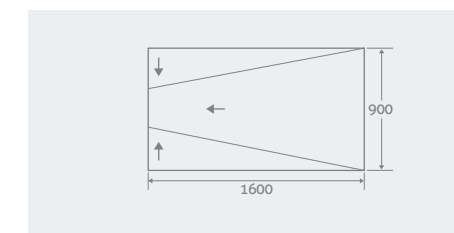

10 YEAR
GUARANTEE

A TOTAL WETROOM SOLUTION

Our wetroom trays, wall boards, floor boards, seating & furniture are all made from high grade extruded polystyrene (XPS) which has been coated with a special polymer modified cement into which is bonded a fibre glass mesh. The result is a strong, totally waterproof, thermally insulating, incredibly lightweight & easy to cut material that is transforming wetroom design.

CREATING YOUR PERFECT WETROOM IS AS EASY AS 1-2-3

1. Choose to install using Sloping Boards or a Wetroom Tray then add an Installation Kit or a Sealing Kit with the drain option of your choice.
2. Take a look at the extra items available for your wetroom. Pick from: waterproof thermal boards for walls and floors, bath panels, seating kits, wall niches & a floating shelf.
3. Add additional fixings if required.

Wall Niche

Wetroom Sealing Internal Corner

Wetroom Tray

Wetroom Tray Drain

WETROOM INSTALLATION WITH SLOPING BOARDS

SINGLE FALL SLOPING BOARDS

Can be installed instead of a tray, just tile directly on to one of our sloping wetroom boards. Boards are easily trimmed to size or multiple boards can be placed side by side for larger wetrooms.

PLEASE NOTE, SUITABLE FOR TILES ONLY

Single Fall

1000 x 1000 x 20 - 7 128493 **£304**

Single Fall

1600 x 1000 x 20 - 7 128494 **£436**

Single Fall

1200 x 900 x 20 - 8 37830 **£304**

SINGLE FALL SLOPING BOARD LINEAR DRAIN

600	128433	£224
900	128434	£250
1000	128435	£265
1200	128436	£272

STAINLESS STEEL COVER

Can be tiled for a minimalist look

600	128437	£153
900	128438	£189
1000	128439	£198
1200	128440	£218

MATT BLACK COVER

600	128441	£250
900	128442	£302
1000	128443	£319
1200	128444	£349

BOARD FIX

Special adhesive & sealing agent for Sloping Boards & Waterproof Thermal Boards

290ml 37867 **£32**

SEALING KIT

Includes: