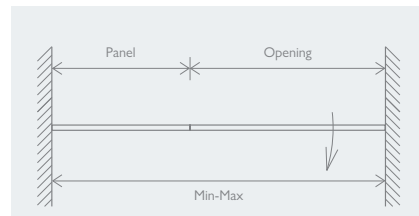

HINGED DOOR				
	Min	Max	Panel	Opening
800	765	800	212	500
900	865	900	212	600
1200	1165	1200	512	600

SIDE PANEL		
	Min	Max
800	765	795
900	865	895