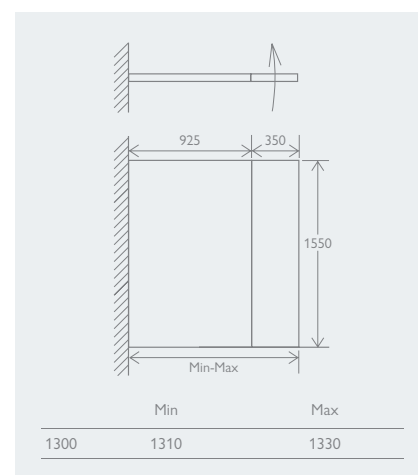

ROMA

BATH SCREEN With Hinged Panel

Includes 1200mm support bar which can be cut down for use with narrower baths
– Easy Clean Glass
– 8mm Toughened Glass
– Solid Brass Hinges
– Aluminium Profile
– Universally handed

Chrome	14447	£615
Black	138913	£654