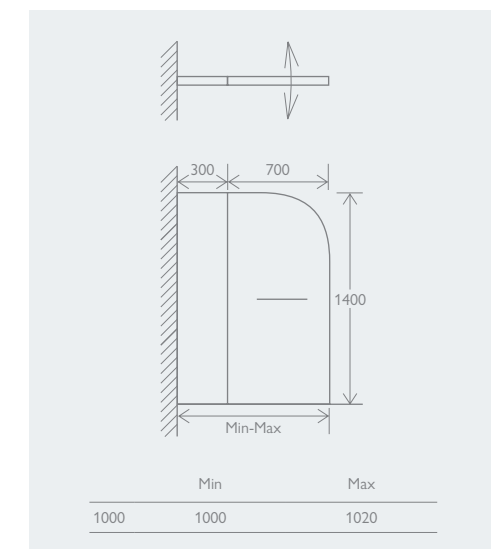

SINGLE

Chrome	12551	£284
Black	138914	£312
Gunmetal	175805	£371
Brushed Gold	175804	£371
Brushed Bronze	175806	£371
Brushed Nickel	175807	£371

SINGLE CURVED

	Chrome	
800	12552	£284

DOUBLE

	Chrome	
Without Towel Rail	12550	£346
With Towel Rail	12553	£371