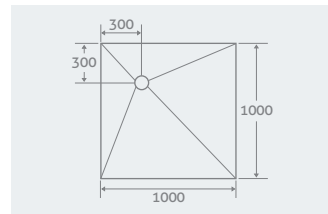

WETROOM INSTALLATION WITH A TRAY

STANDARD TRAYS

Can be ordered as Tray + Installation Kit or Tray + Drain + Sealing Kit

PLEASE NOTE, SUITABLE FOR TILES ONLY

Offset Drain
1000 x 1000 x 20 12853 **£335**