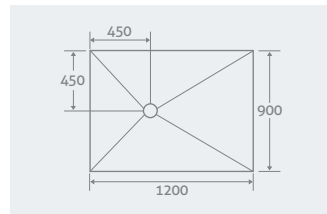

128449 **£125**

WETROOM INSTALLATION WITH A TRAY

STANDARD TRAYS

Can be ordered as Tray + Installation Kit or Tray + Drain + Sealing Kit

PLEASE NOTE, SUITABLE FOR TILES ONLY

Offset Drain
1000 x 1000 x 20 12853 **£335**