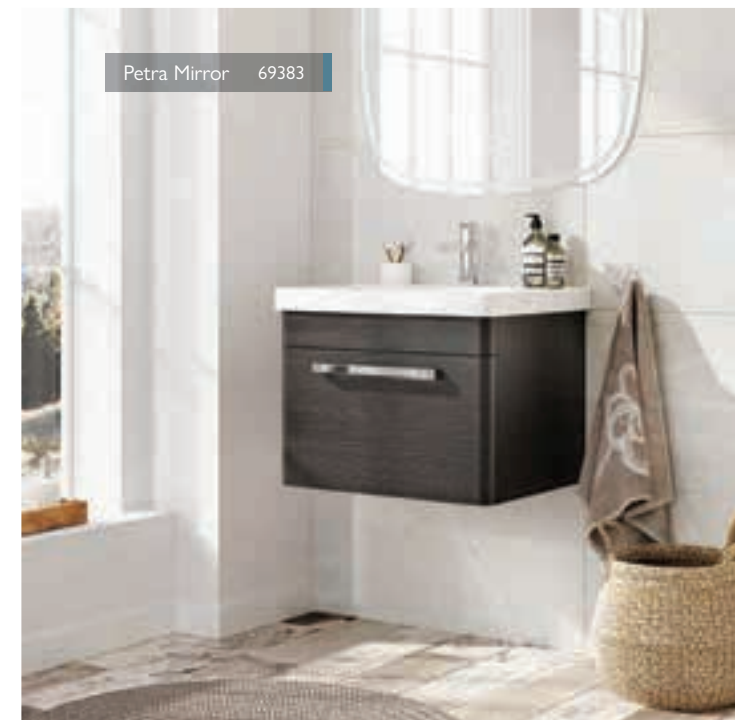

FEATURES

- Includes Ceramic Basin
- Floor Standing & Wall Hung Vanity Units
- Textured Finish

2 YEAR GUARANTEE