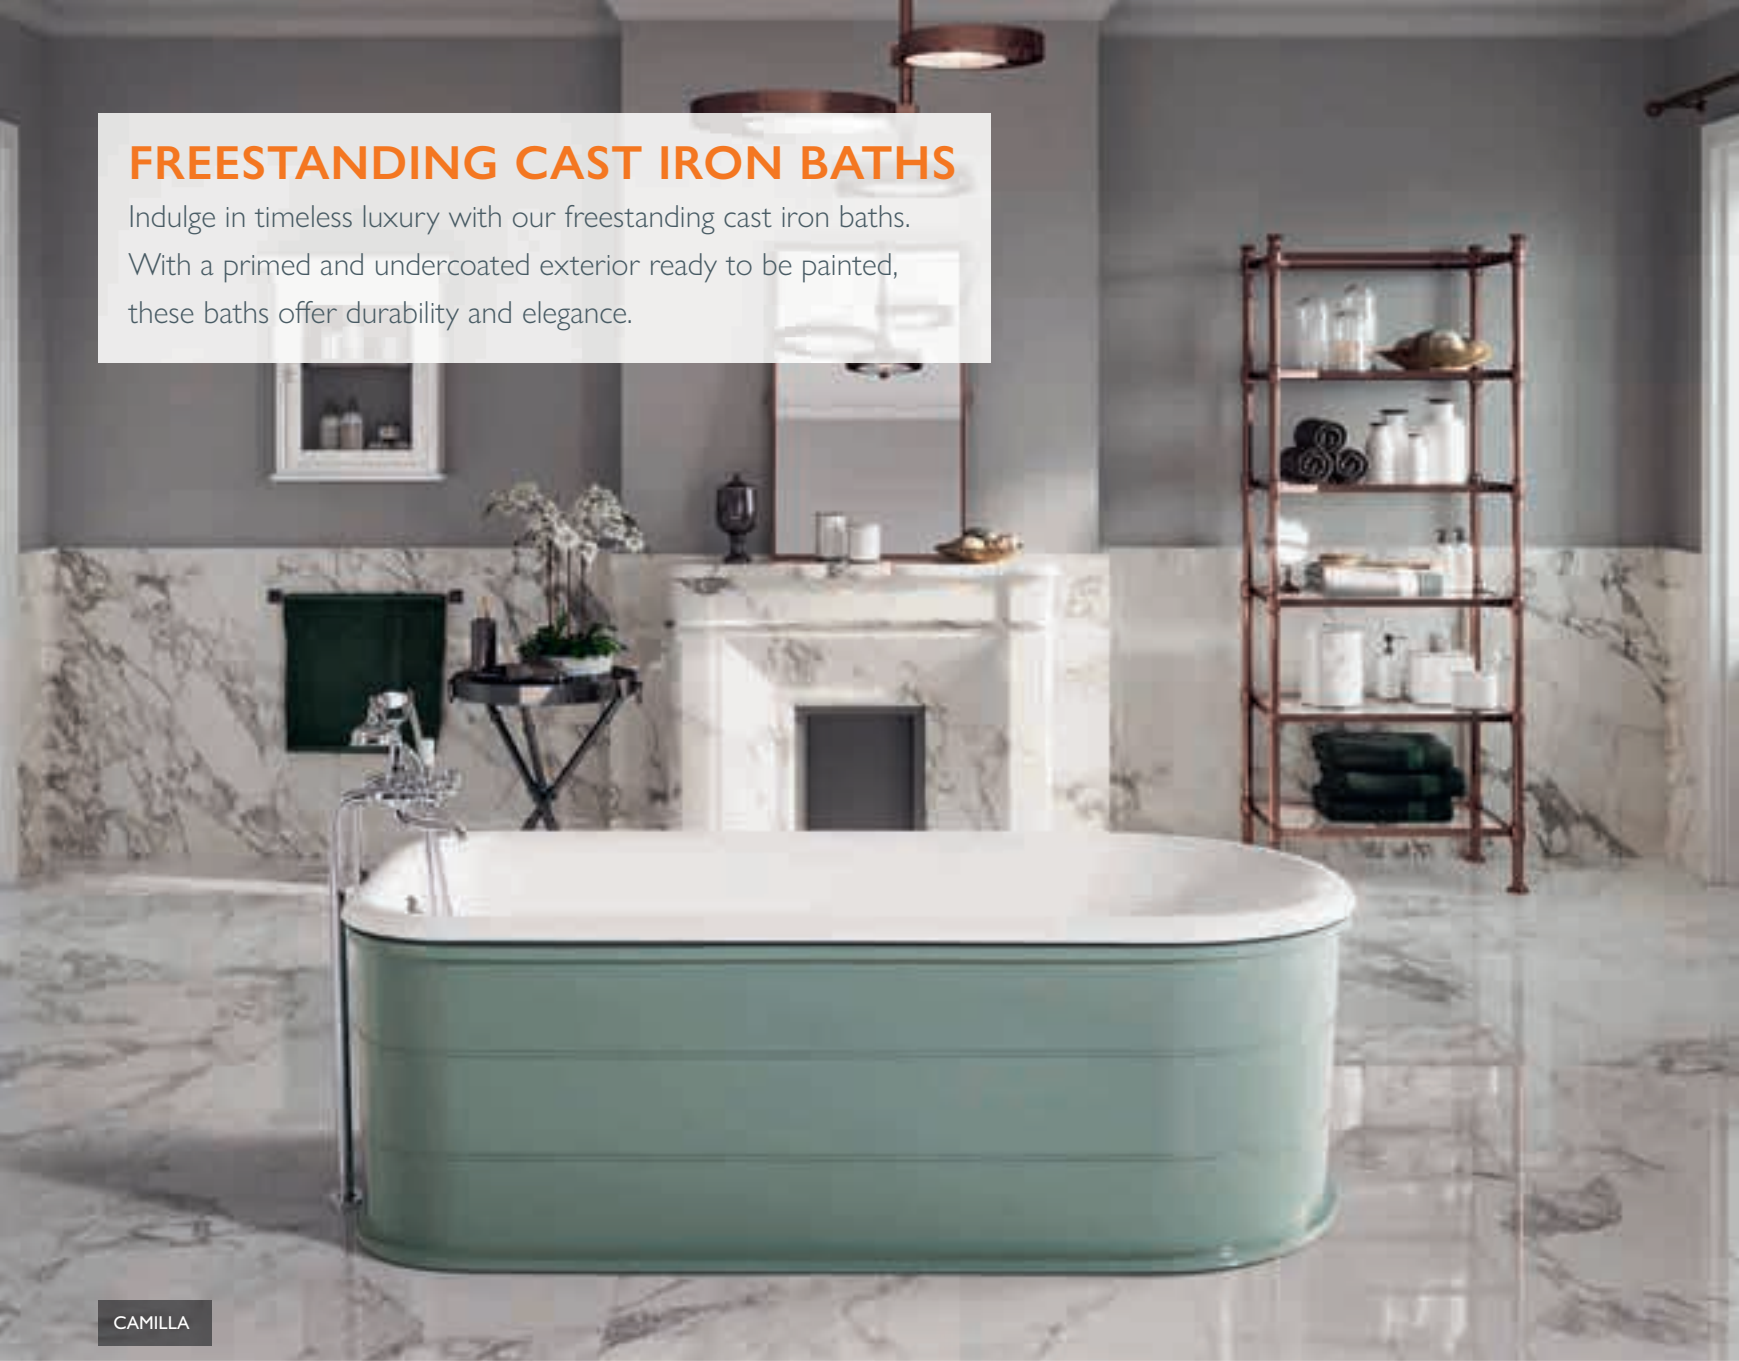

CAMILLA

EDWIN

SABRINA

TRADITIONAL FREESTANDING CAST IRON BATHS

25 YEAR
GUARANTEE

New
SS25

ELMSWOOD

CAST IRON BATH WASTE KITS