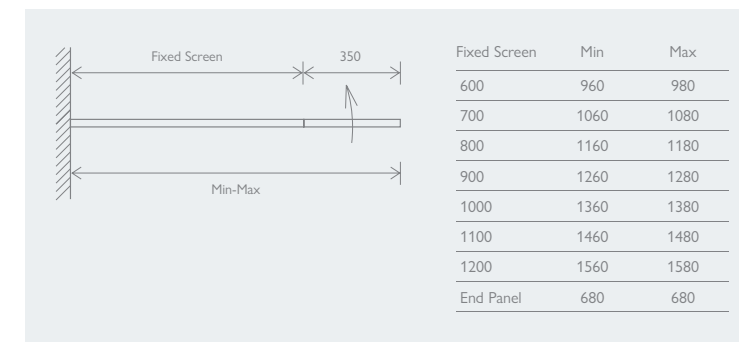

Includes: Fixed Screen, 350mm Hinged Return Panel & 1200mm Support Bar (can be cut down for smaller trays)

Ideal for use in Wetrooms - see pages 32-36

	Chrome		Black	
	Code	Price	Code	Price
600 + 350	111365	£681	138906	£748
700 + 350	111363	£694	138907	£763
800 + 350	14444	£753	138908	£828
900 + 350	14445	£783	138909	£862
1000 + 350	14441	£810	138910	£893
1100 + 350	14442	£839	138911	£922
1200 + 350	14443	£873	138912	£962
680 End Panel	15461	£543	155745	£589