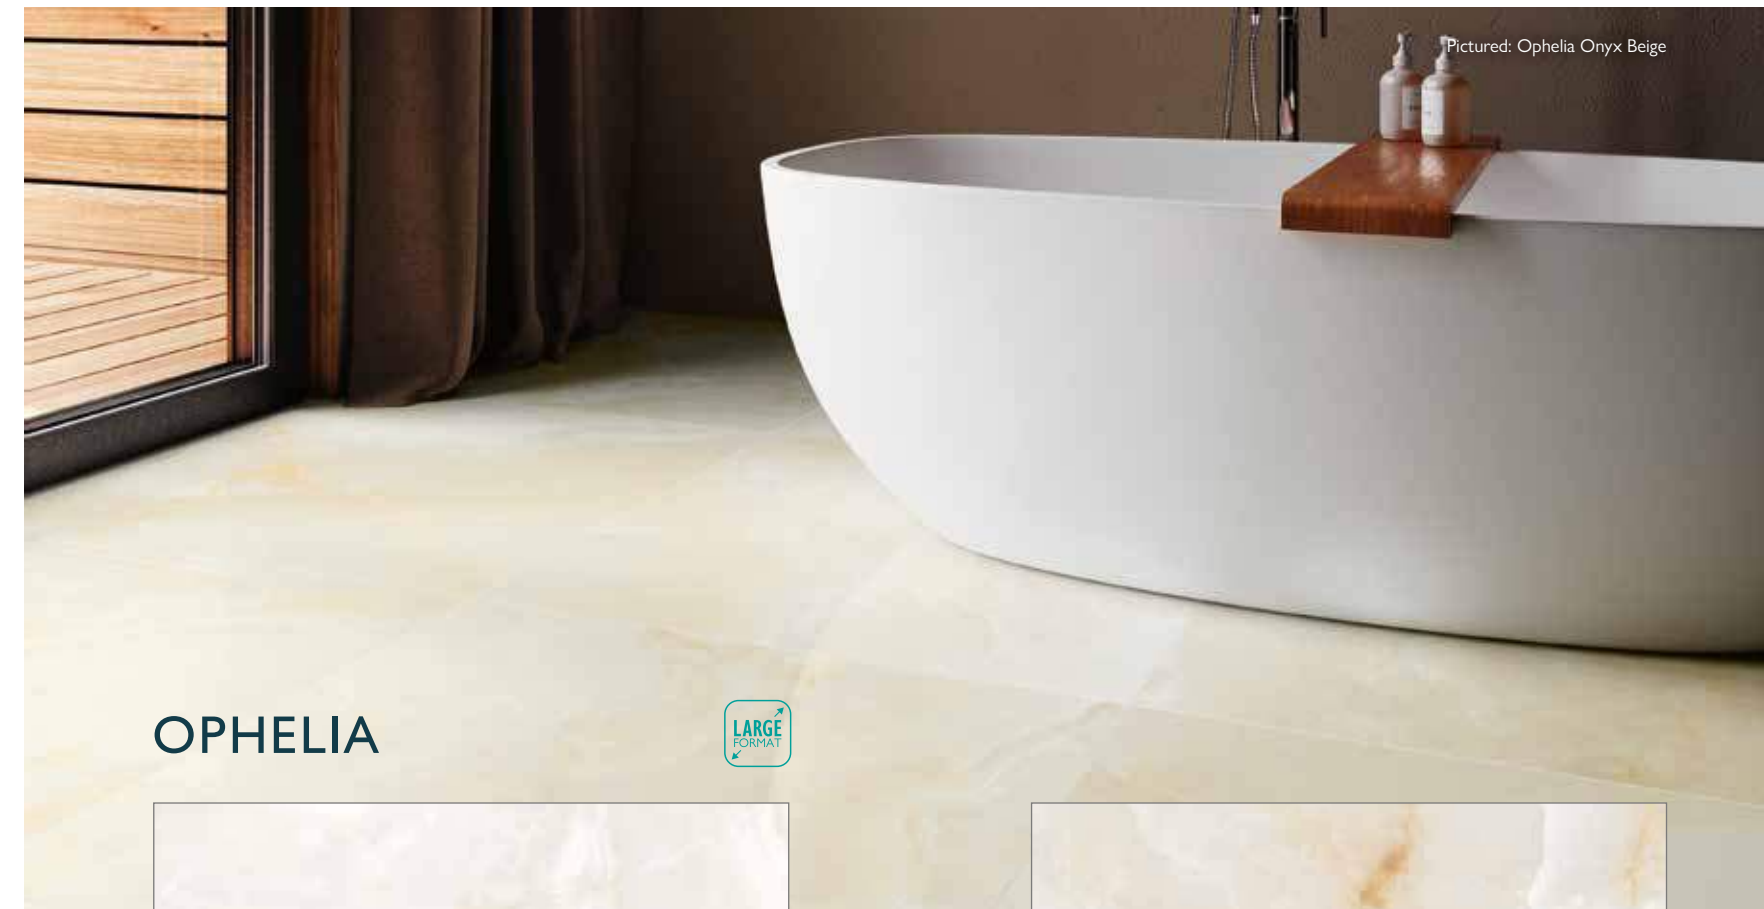

Pictured: Ophelia Onyx Beige

OPHELIA