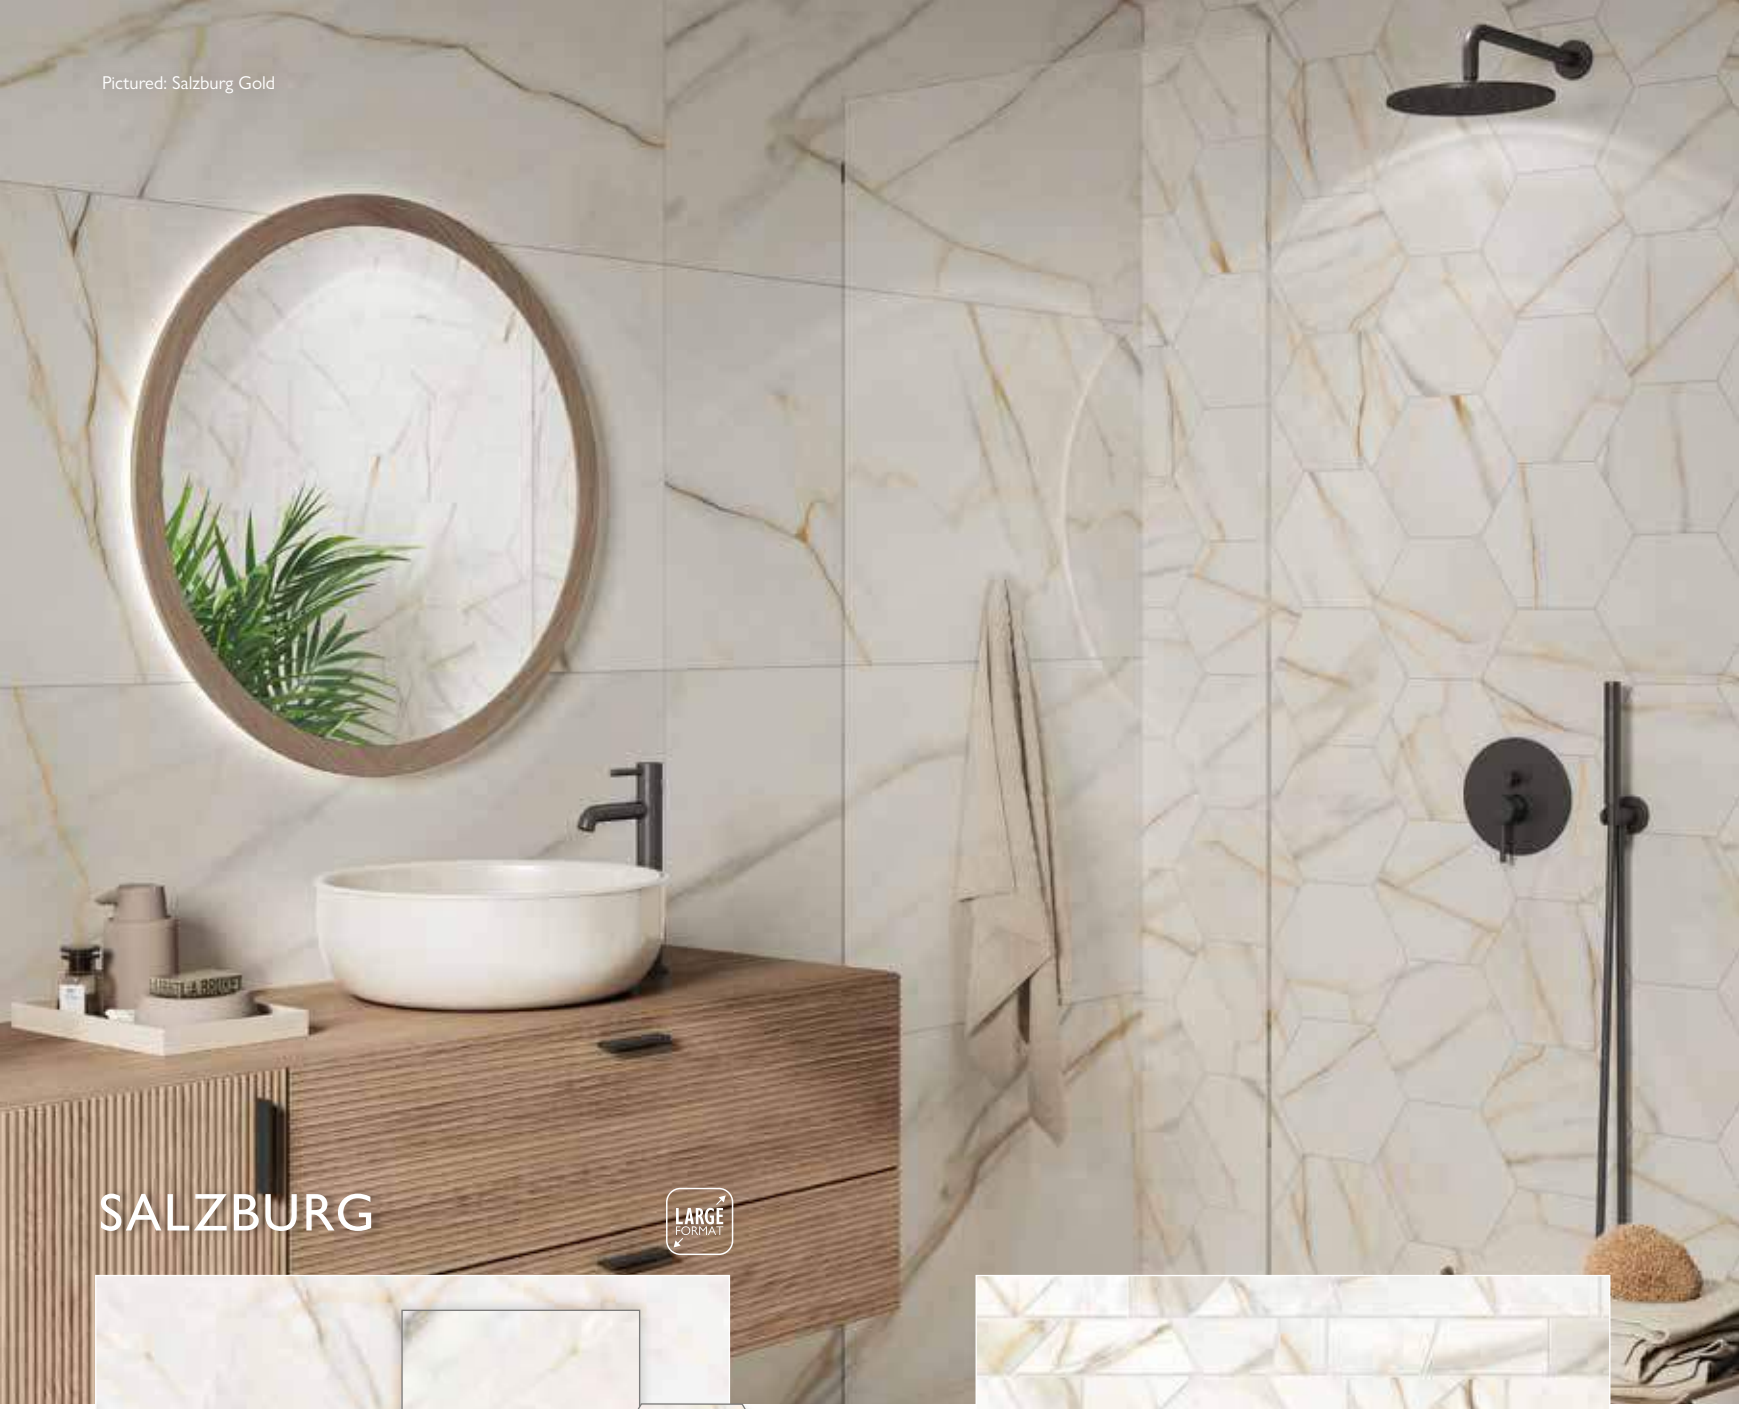

## BIANCO

Size (mm)	Code	Price per Tile	Price per m <sup>2</sup>
1200 x 600	182347	£54.72	£76.00
600 x 600	182328	£20.52	£57.00
600 x 300	182322	£10.26	£57.00

Size (mm)	Suitable For	Finish	Material	Tile Thickness	Quantity per m <sup>2</sup>	Slip Rating	Rectified
1200 x 600	Wall/Floor	Gloss	Porcelain	8.6mm	1.39	-	•
600 x 600	Wall/Floor	Gloss	Porcelain	8.3mm	2.78	-	•
600 x 300	Wall/Floor	Gloss	Porcelain	9mm	5.56	-	•