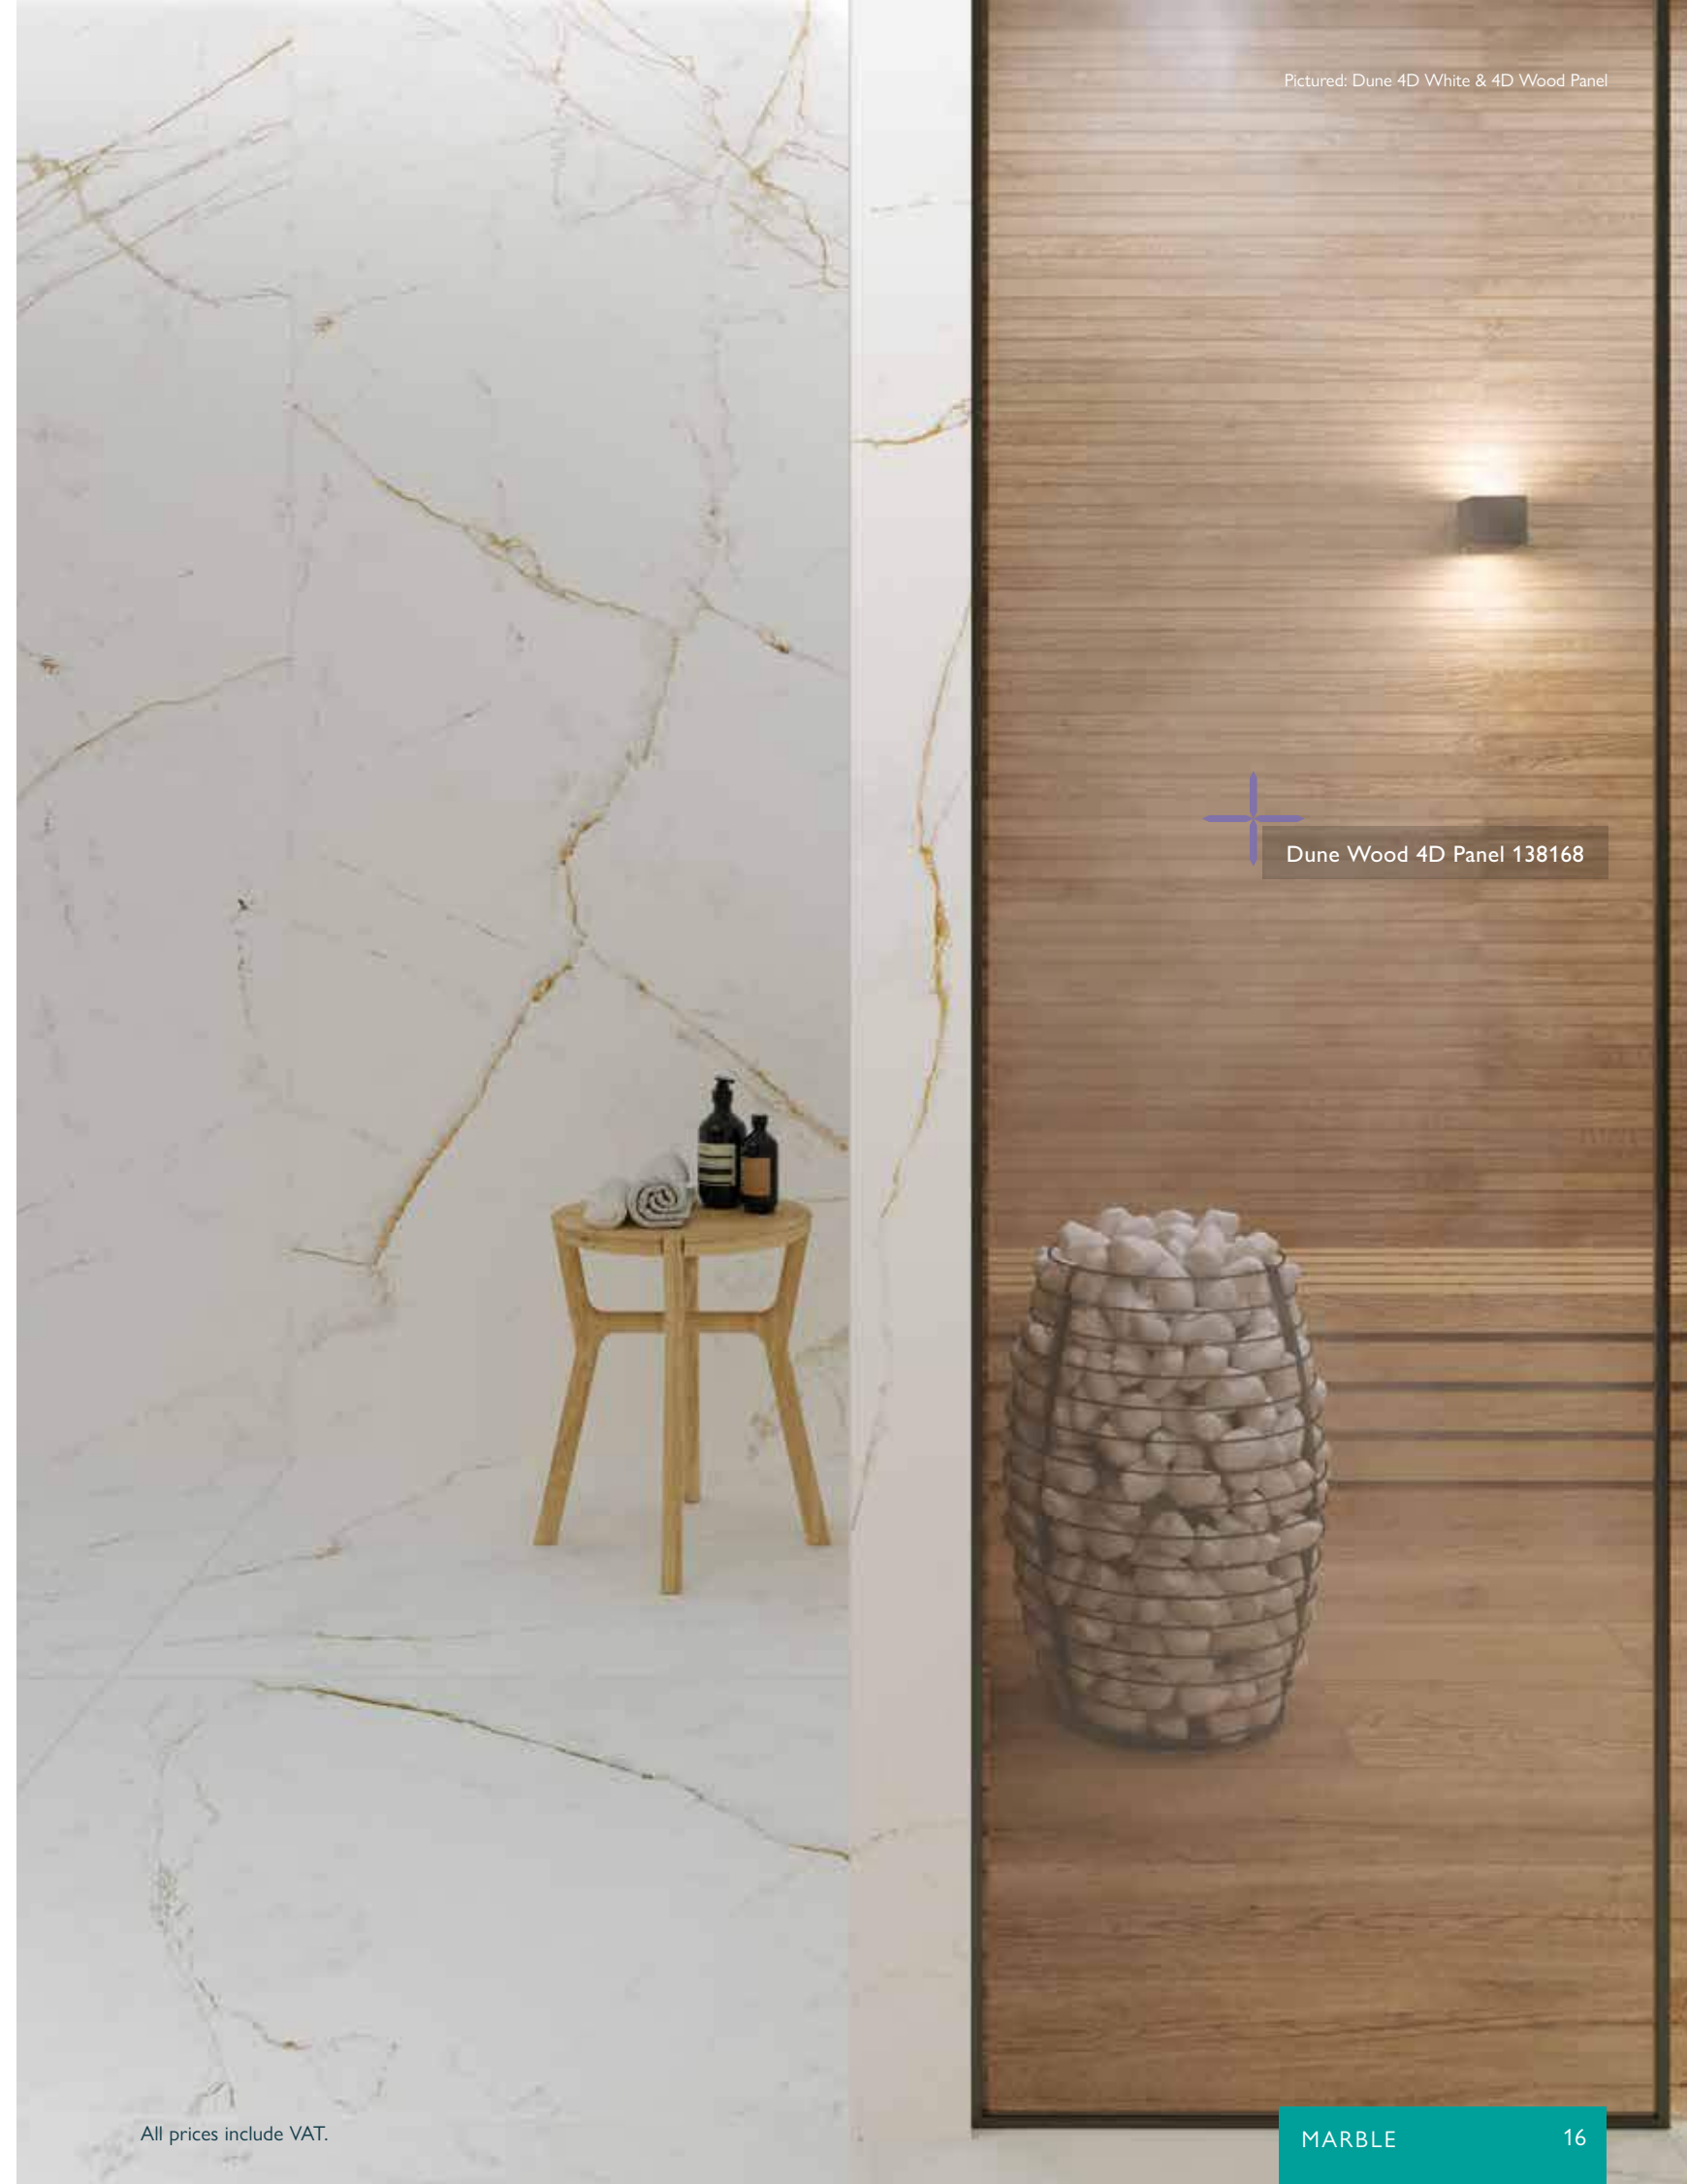

+ Dune Wood 4D Panel 138168