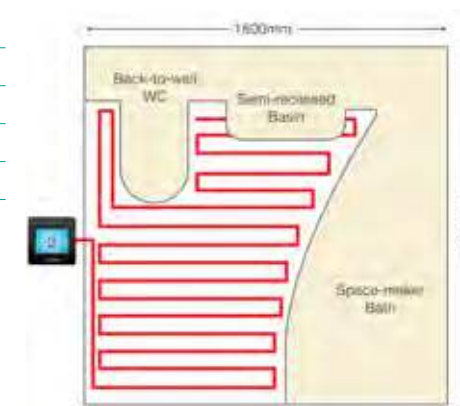

#### MIRAGE TOUCHSCREEN THERMOSTAT

Time display, holiday function, key-lock, hold function, internal & floor sensor selection, floor high temperature protection, off time frost protection.

69483	£177.00
-------	---------