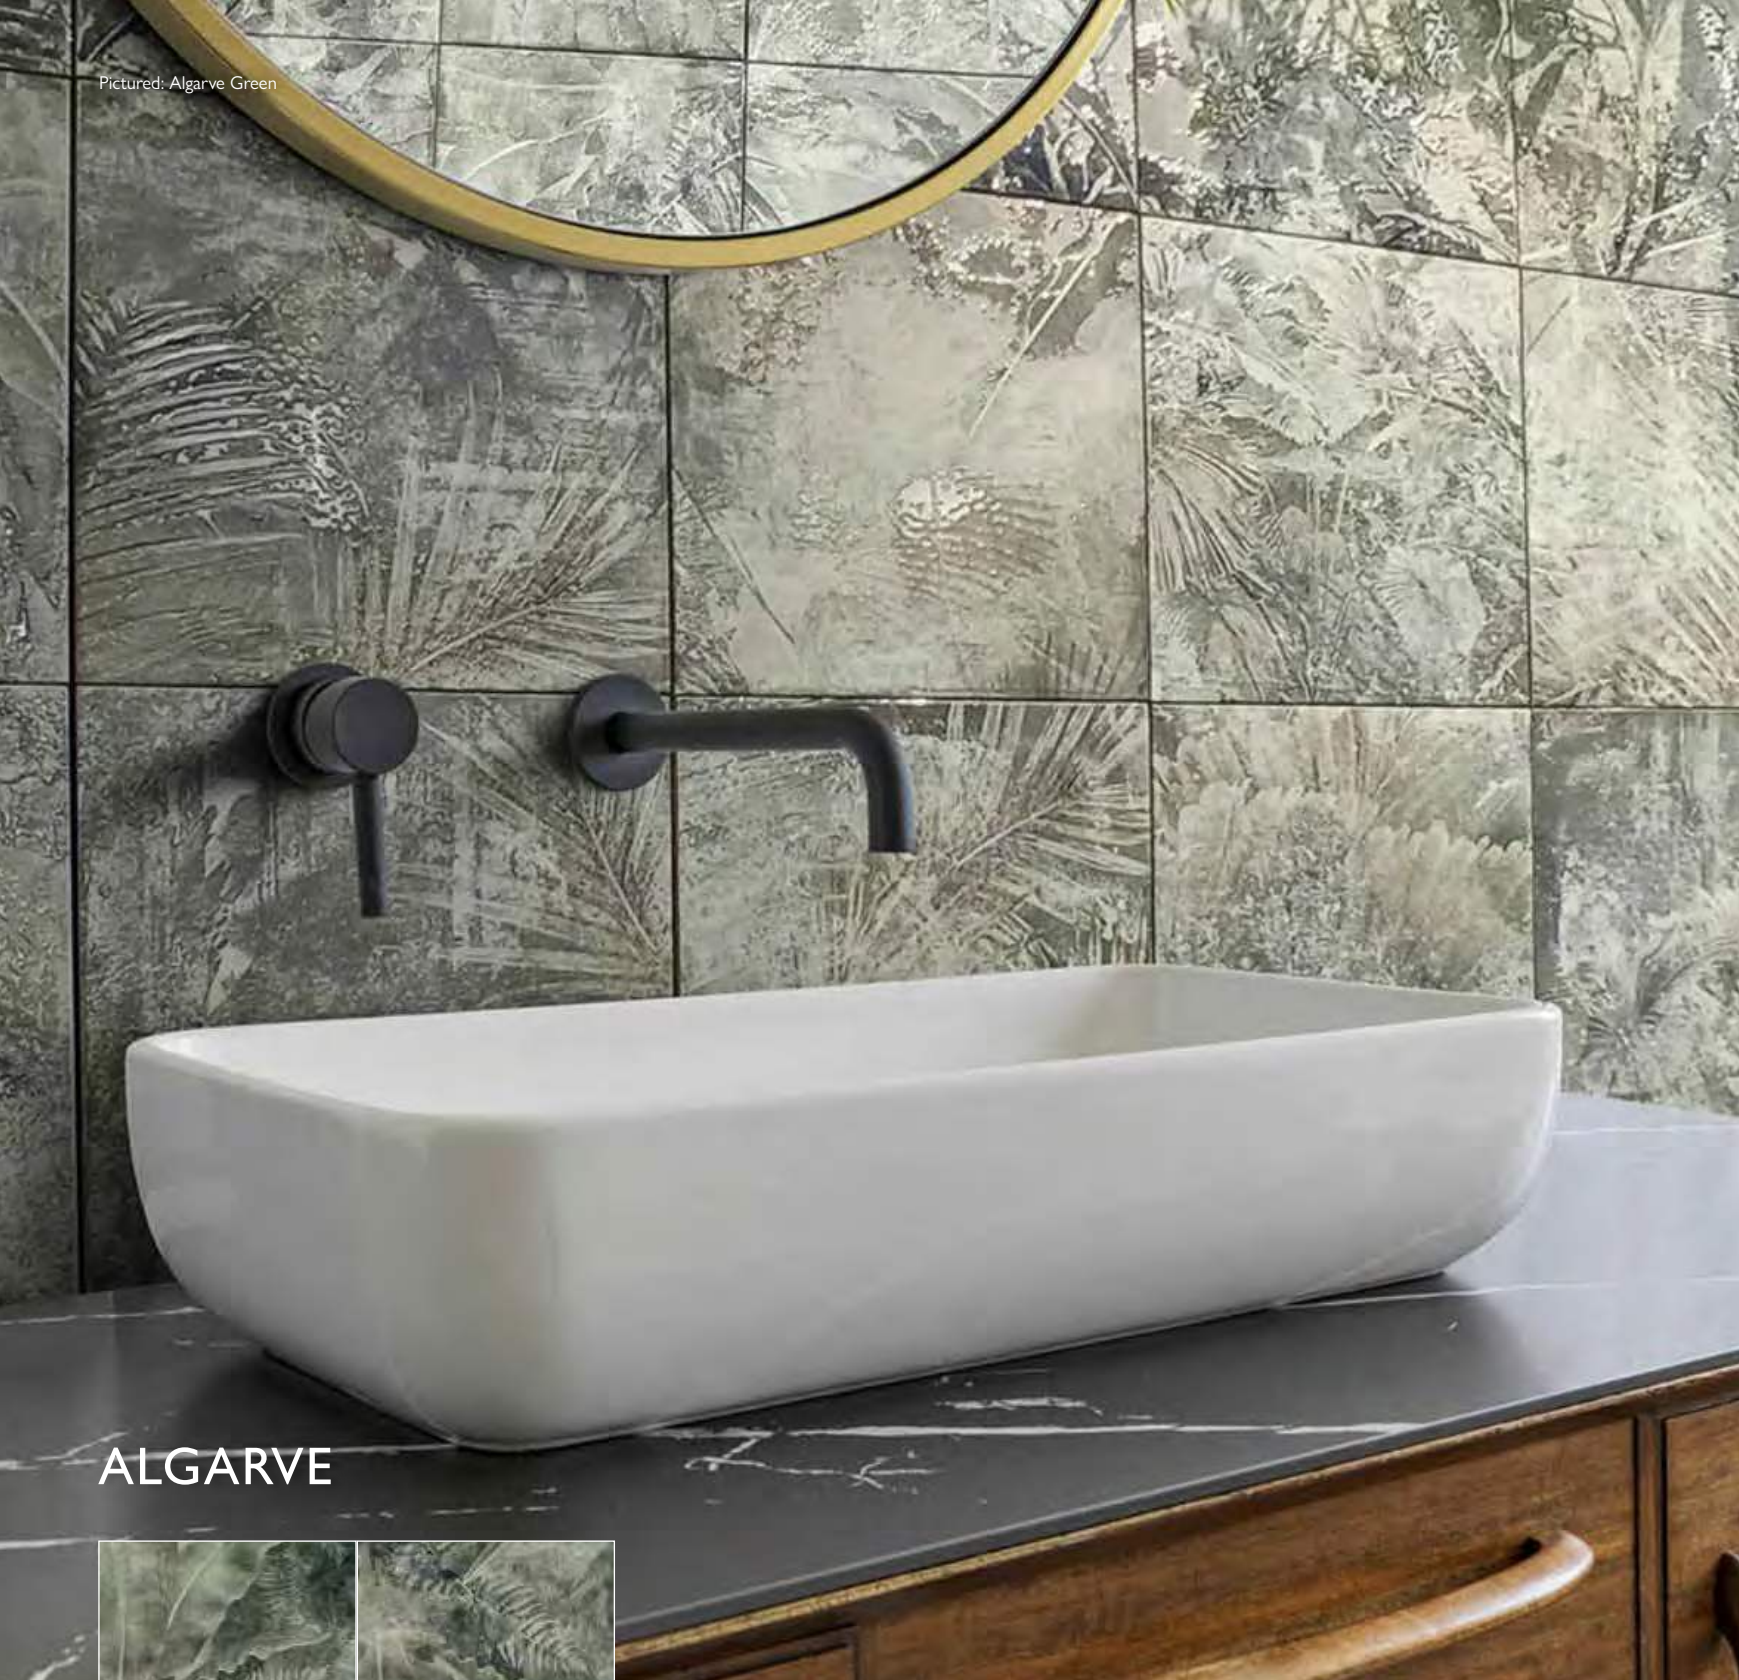

ALGARVE

GREEN

Size (mm)	Code	Price per Tile	Price per m²
250 x 250	165359	£2.88	£46.00

Size (mm)	Suitable For	Finish	Material	Tile Thickness	Quantity per m²	Slip Rating	Rectified
250 x 250	Wall/Floor	Lappato	Porcelain	8.5mm	16	R12	-

ENCINO

LUNAR GREY

Size (mm)	Code	Price per Tile	Price per m²
250 x 250	165271	£2.94	£47.00

RIVOLI

Size (mm)	Code	Price per Tile	Price per m²
250 x 250	165272	£2.94	£47.00

MARROK

Size (mm)	Code	Price per Tile	Price per m²
250 x 250	165906	£2.94	£47.00

Size (mm)	Suitable For	Finish	Material	Tile Thickness	Quantity per m²	Slip Rating	Rectified
250 x 250	Wall/Floor	Matt	Porcelain	8.5mm	16.00	R11	-

All prices include VAT.