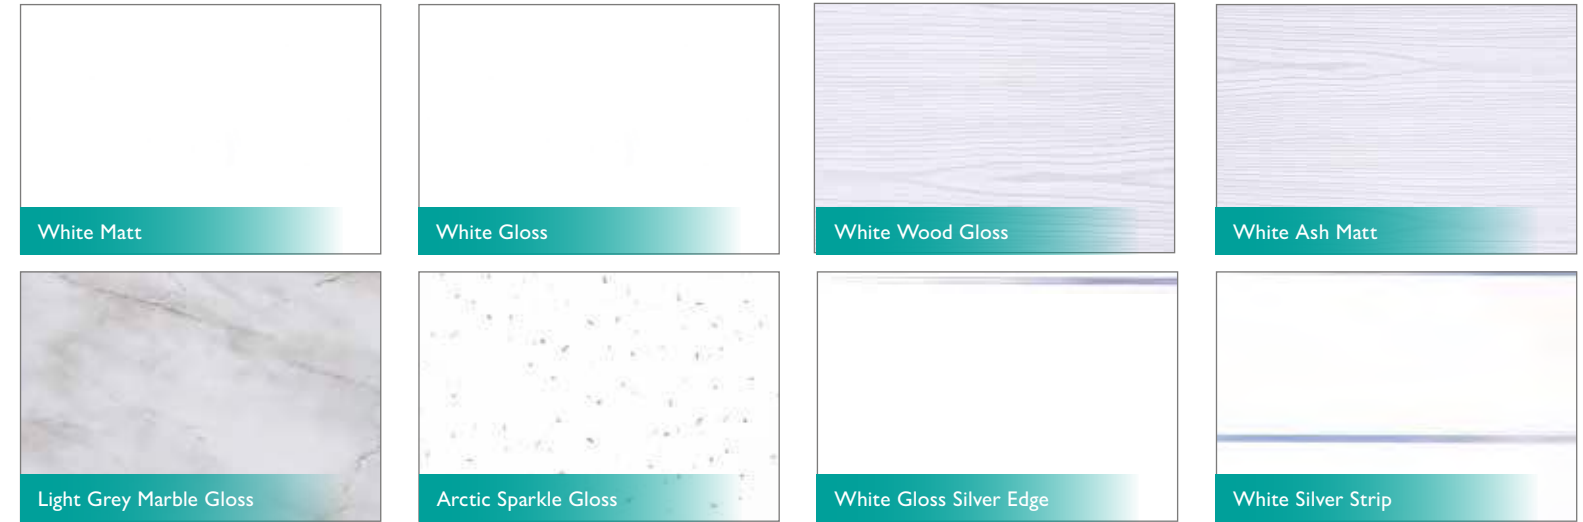

WATERPROOF PVC CEILING & WALL PANELS

H 2.7m x W 250mm x D 5mm & H 2.7m x W 200mm x D 6mm