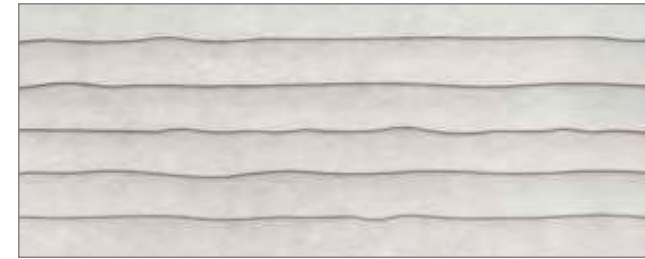

GRIS BLIND

Size (mm)	Code	Price per Tile	Price per m²
750 x 250	21609	£8.63	£46.00